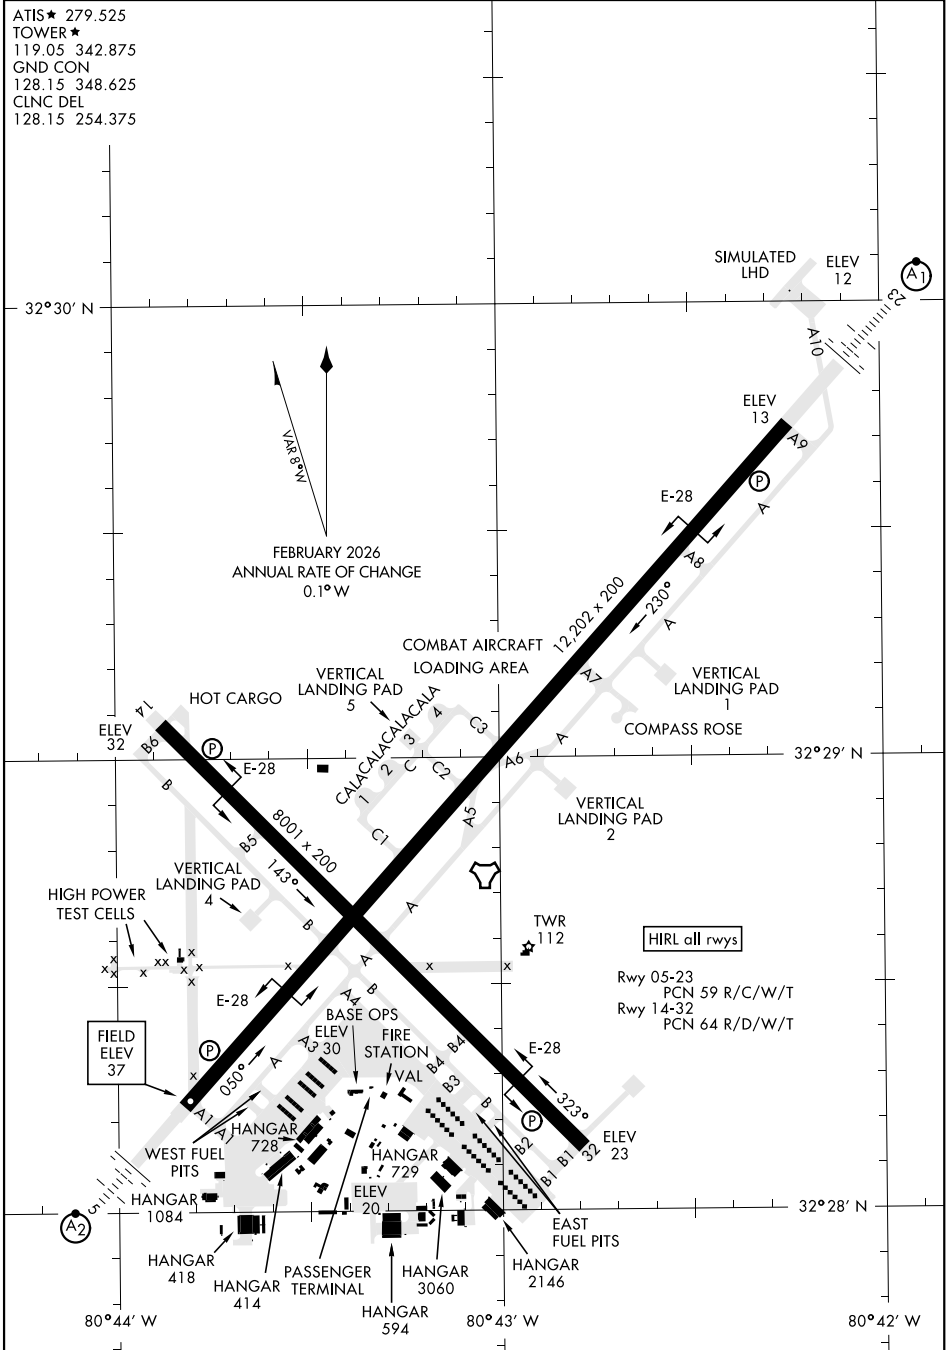

AIRPORT DIAGRAM

[USN]

BEAUFORT MCAS (MERRITT FLD) (KNBC)

BEAUFORT, SOUTH CAROLINA

ATIS ★ 279.525
 TOWER ★ 119.05 342.875
 GND CON 128.15 348.625
 CLNC DEL 128.15 254.375

SE-2, 16 APR 2026 to 14 MAY 2026

SE-2, 16 APR 2026 to 14 MAY 2026

AIRPORT DIAGRAM

BEAUFORT, SOUTH CAROLINA
BEAUFORT MCAS (MERRITT FLD) (KNBC)