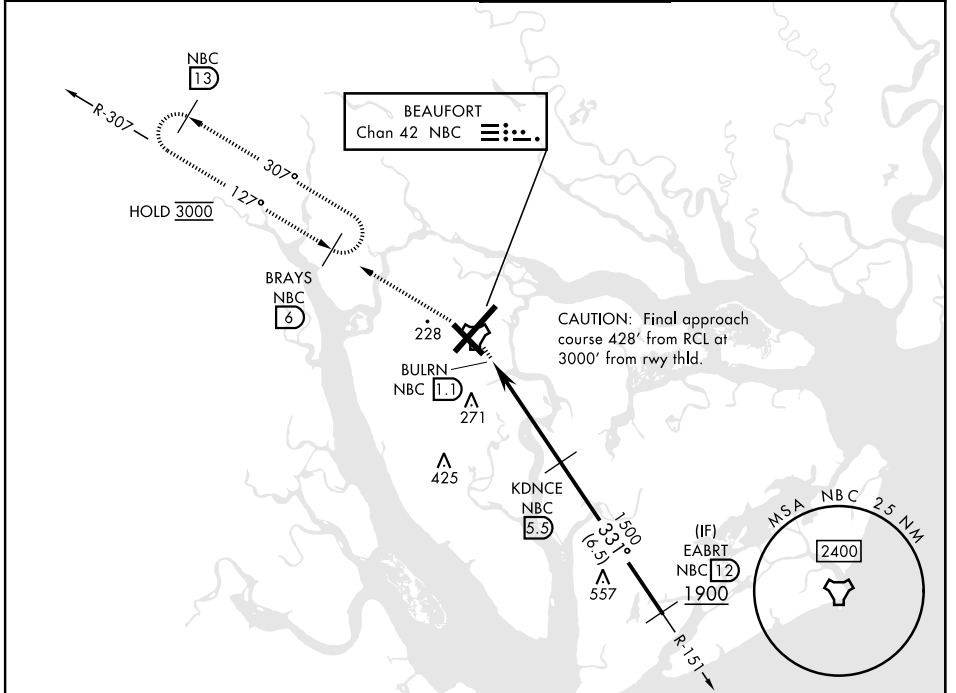

TACAN RWY 32

TACAN NBC Chan 42	APCH CRS 331°	Rwy ldg TDZE Arprt Elev	8000 25 37
-----------------------------	-------------------------	-------------------------------	---------------------------------------

[USN]

BEAUFORT MCAS (MERRITT FLD) (KNBC)

MISSED APPROACH: Climb to 3000 on NBC TACAN R-307 to BRAYS and hold. Continue climb in hold to 3000.

ATIS ★ 279.525	APP CON 125.125 292.125 (ABV 3000) 123.7 269.125 (3000 and BLW)	TOWER★ 119.05 342.875	GND CON 128.15 348.625	ASR/PAR
--------------------------	---	---------------------------------	----------------------------------	---------

SE-2, 16 APR 2026 to 14 MAY 2026

SE-2, 16 APR 2026 to 14 MAY 2026

ELEV	37	TDZE	25
------	----	------	----

EMERG SAFE ALT 100 NM 3100

CATEGORY	A	B	C	D	E
S-32	480-1 455 (500-1)		480-1 5/8	455 (500-1 1/2)	
CIRCLING	560-1 523 (600-1)		580-1 1/2 543 (600-1 1/2)	620-2 583 (600-2)	740-2 1/2 703 (800-2 1/2)

BEAUFORT, SOUTH CAROLINA 32°29'N-80°43'W BEAUFORT MCAS (MERRITT FLD) (KNBC)

Amdt 2 25DEC25

TACAN RWY 32