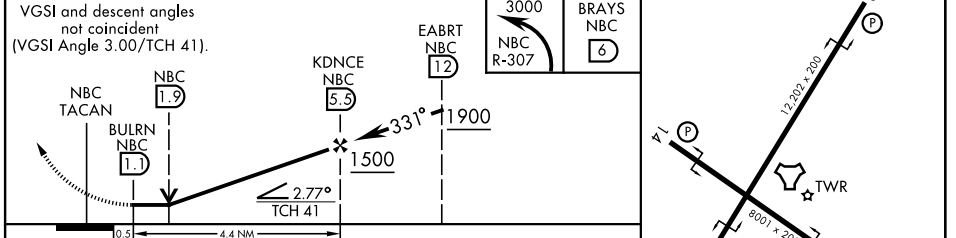

[USN]

BEAUFORT MCAS (MERRITT FLD) (KNBC)

MISSED APPROACH: Climb to 3000 on NBC TACAN R-307 to BRAYS and hold. Continue climb in hold to 3000.

ATIS ★ 279.525	APP CON 125.125 292.125 (ABV 3000) 123.7 269.125 (3000 and BLW)	TOWER★ 119.05 342.875	GND CON 128.15 348.625	ASR/PAR
--------------------------	---	---------------------------------	----------------------------------	---------

SE-2, 16 APR 2026 to 14 MAY 2026

SE-2, 16 APR 2026 to 14 MAY 2026

ELEV	37	TDZE	25
------	----	------	----

EMERG SAFE ALT 100 NM 3100

CATEGORY	A	B	C	D	E
S-32	480-1 455 (500-1)		480-1 5/8	455 (500-1 1/2)	
CIRCLING	560-1 523 (600-1)		580-1 1/2 543 (600-1 1/2)	620-2 583 (600-2)	740-2 1/2 703 (800-2 1/2)