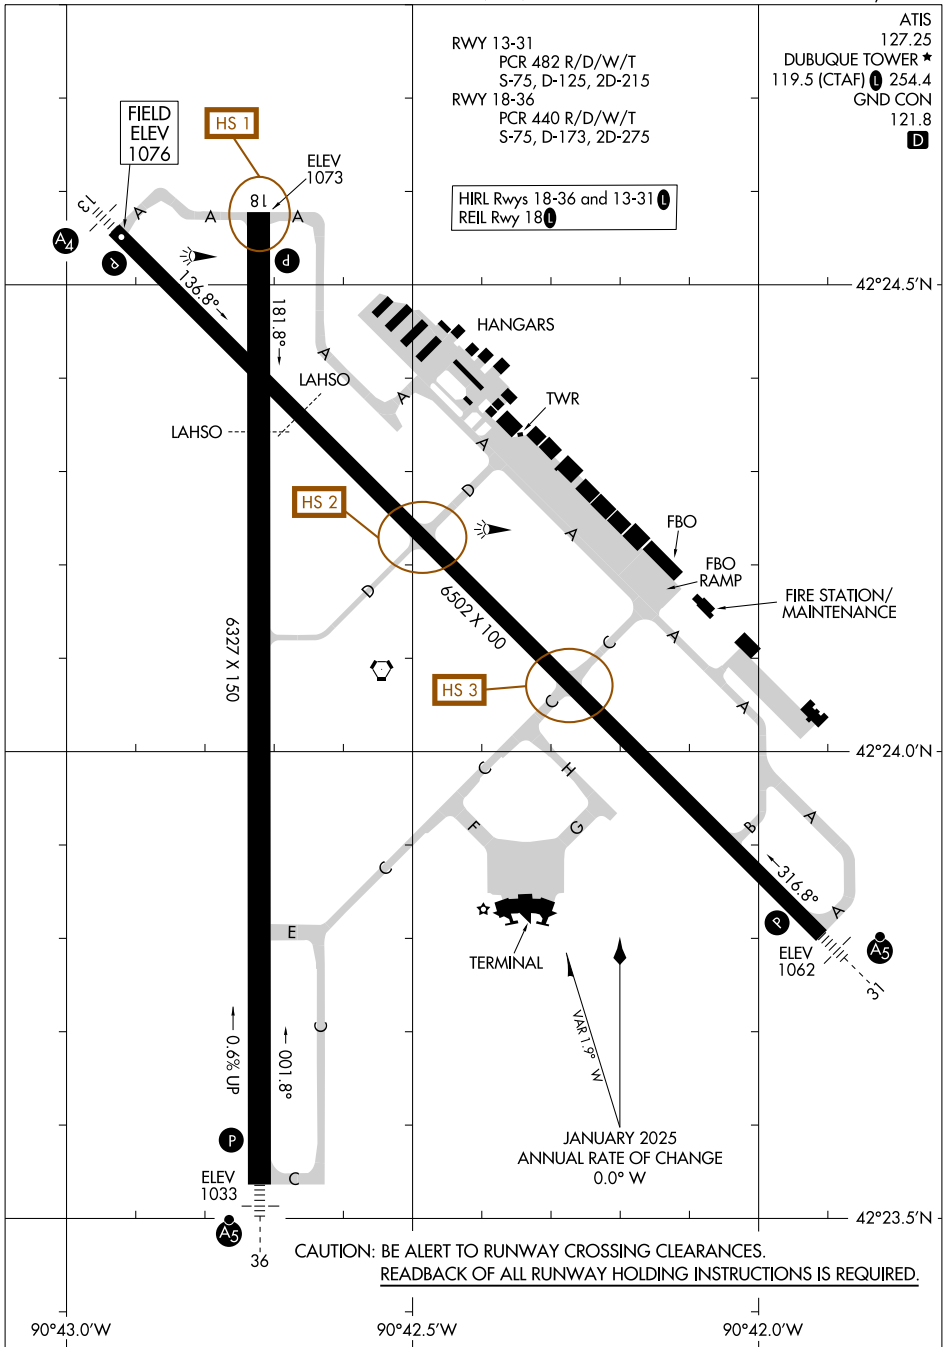

# AIRPORT DIAGRAM

AL-923 (FAA)

DUBUQUE RGNL (DBQ)  
DUBUQUE, IOWA

ATIS 127.25  
 DUBUQUE TOWER ★ 119.5 (CTAF) 254.4  
 GND CON 121.8  
**D**

HIRL Rwy 18-36 and 13-31  
 REIL Rwy 18

NC-3, 16 APR 2026 to 14 MAY 2026

NC-3, 16 APR 2026 to 14 MAY 2026

# AIRPORT DIAGRAM

DUBUQUE, IOWA  
DUBUQUE RGNL (DBQ)