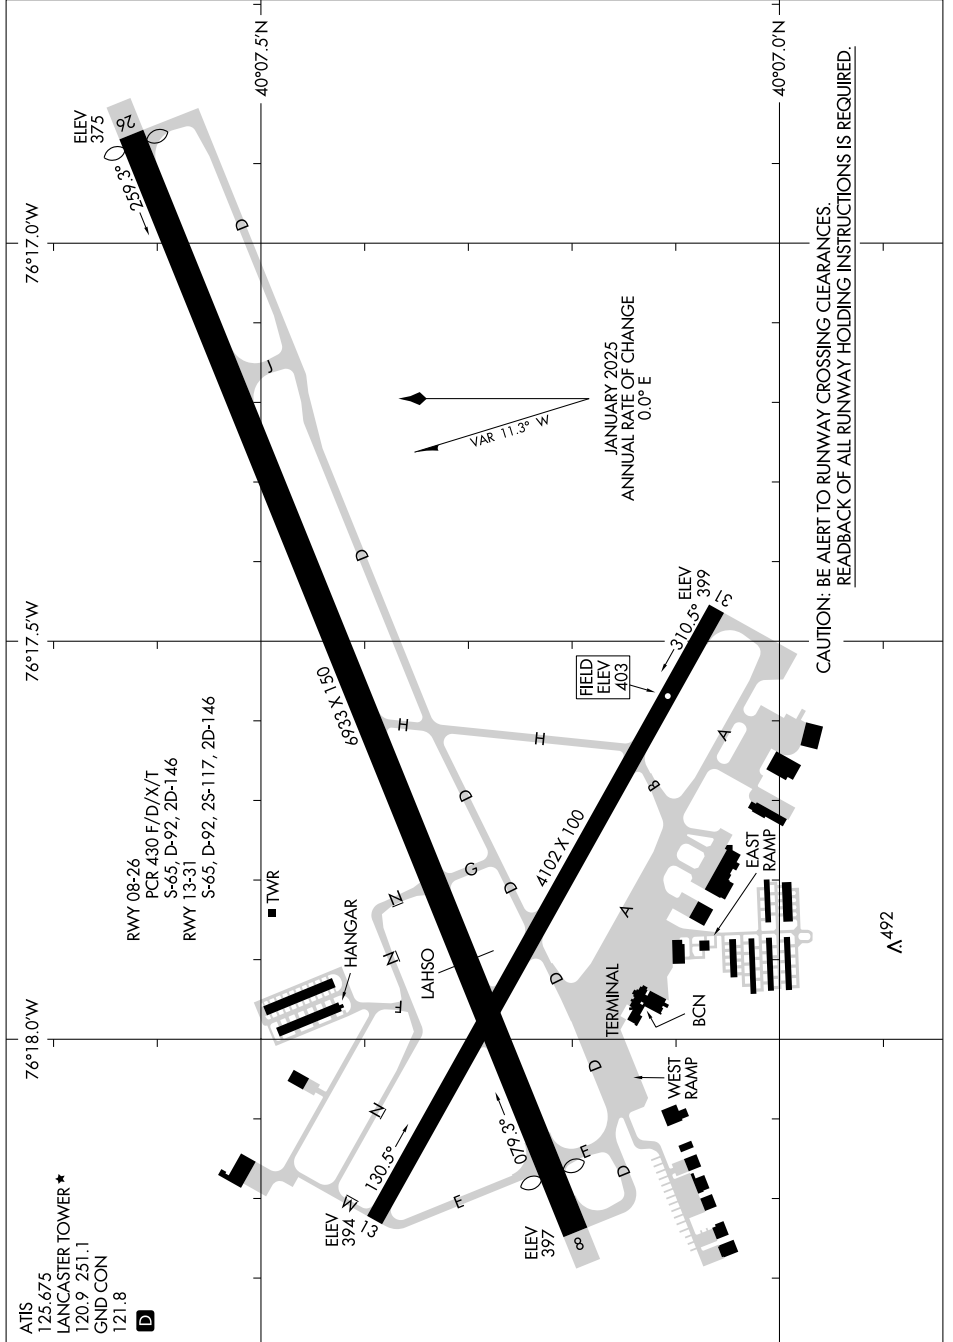

25107  
**AIRPORT DIAGRAM**

AL-927 (FAA)

**LANCASTER (LNS)**  
LANCASTER, PENNSYLVANIA

NE-4, 16 APR 2026 to 14 MAY 2026

25107  
**AIRPORT DIAGRAM**

LANCASTER, PENNSYLVANIA  
**LANCASTER (LNS)**

NE-4, 16 APR 2026 to 14 MAY 2026