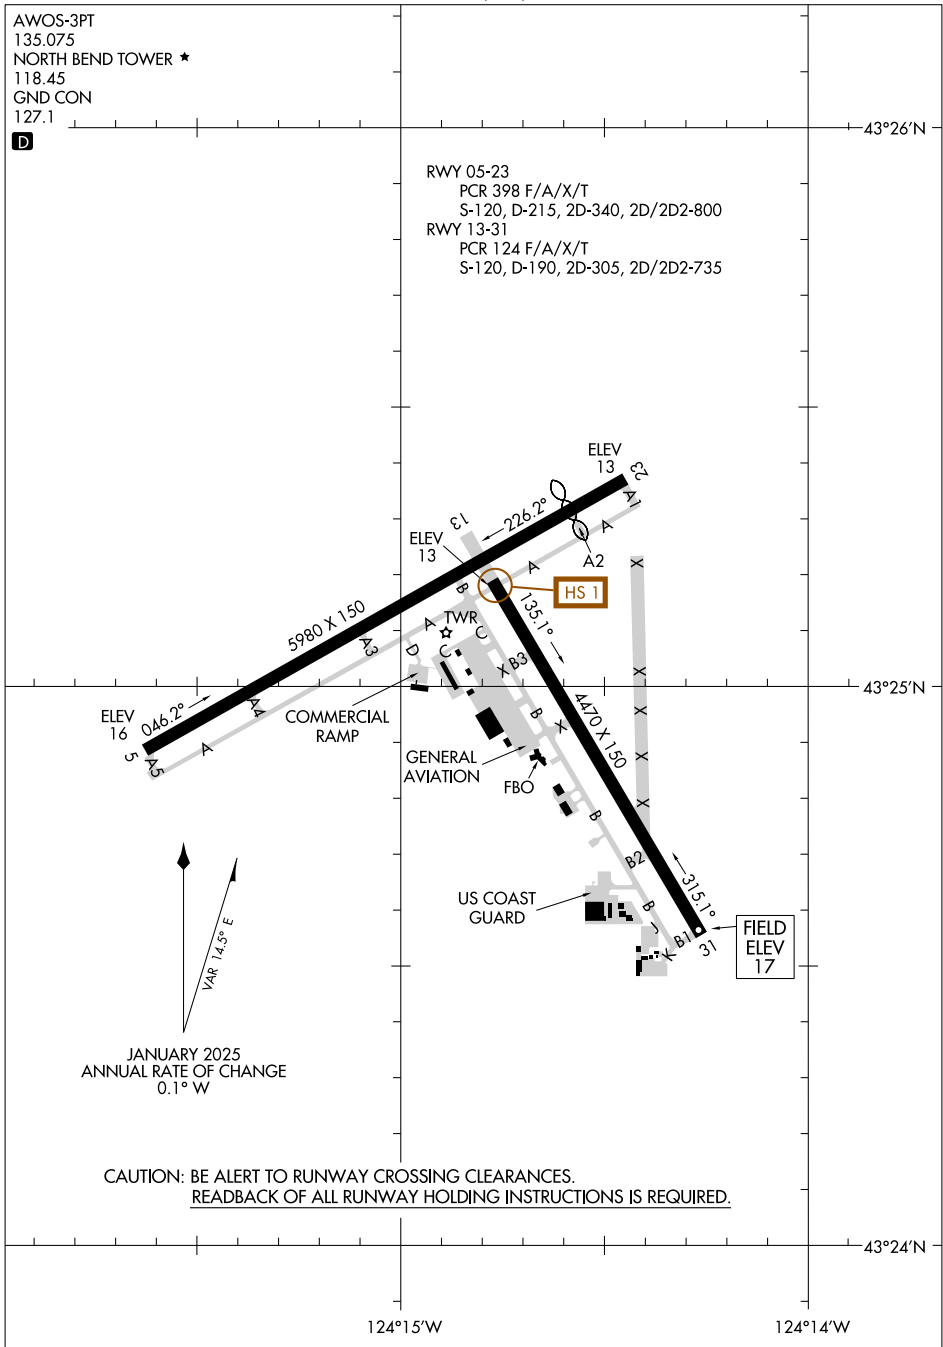

25219

AIRPORT DIAGRAM

SOUTHWEST OREGON RGNL (OTH)
NORTH BEND, OREGON

AL-929 (FAA)

AWOS-3PT
135.075
NORTH BEND TOWER ★
118.45
GND CON
127.1

D

RWY 05-23
PCR 398 F/A/X/T
S-120, D-215, 2D-340, 2D/2D2-800
RWY 13-31
PCR 124 F/A/X/T
S-120, D-190, 2D-305, 2D/2D2-735

NW-1, 16 APR 2026 to 14 MAY 2026

NW-1, 16 APR 2026 to 14 MAY 2026

AIRPORT DIAGRAM

25219

NORTH BEND, OREGON
SOUTHWEST OREGON RGNL (OTH)