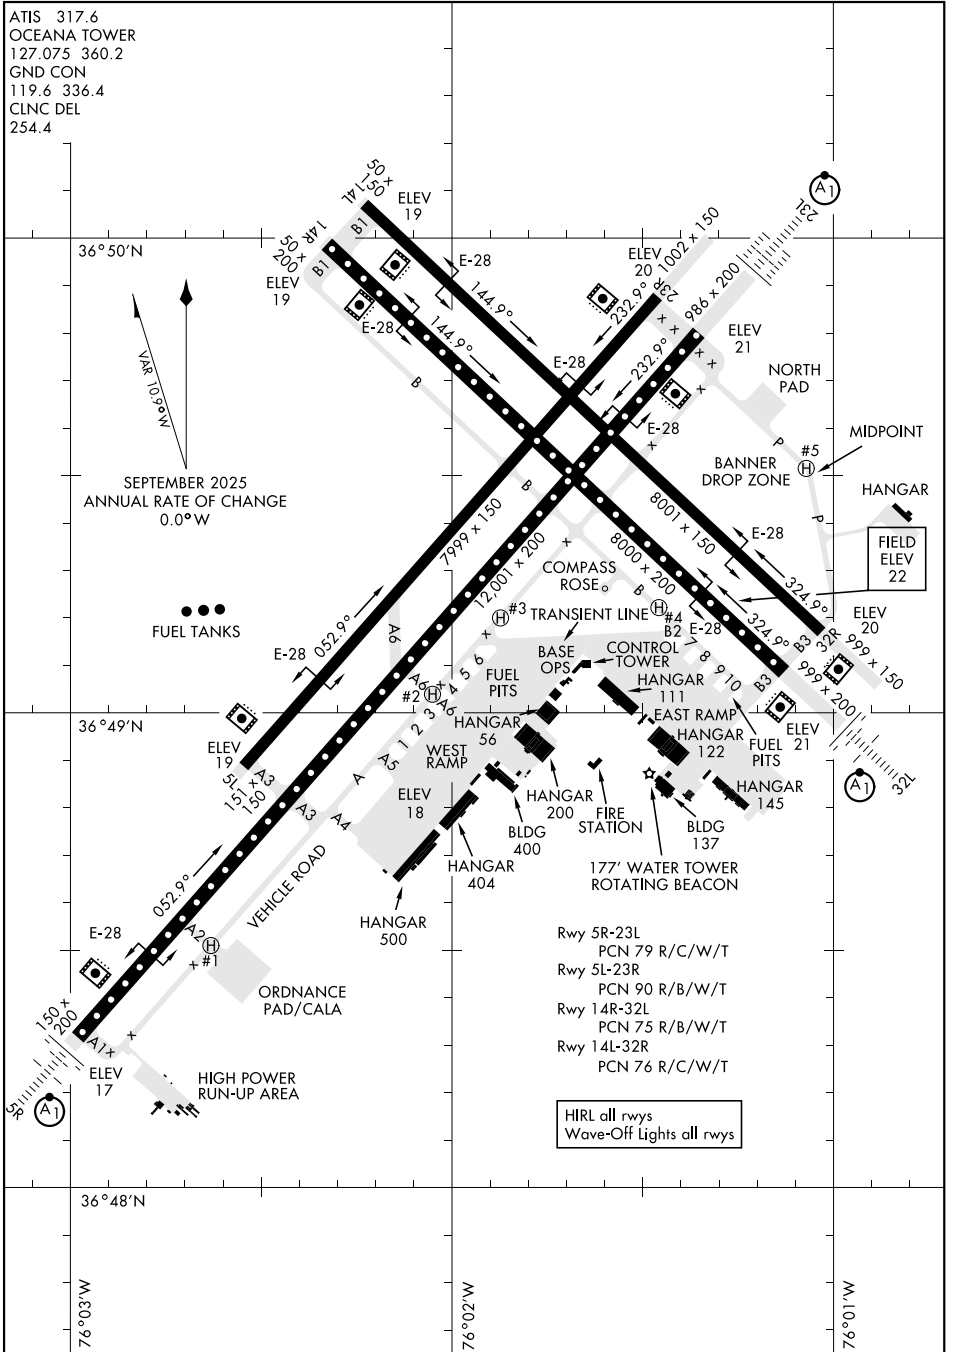

# AIRPORT DIAGRAM

[USN]

ATIS 317.6  
 OCEANA TOWER  
 127.075 360.2  
 GND CON  
 119.6 336.4  
 CLNC DEL  
 254.4

NE-3, 16 APR 2026 to 14 MAY 2026

NE-3, 16 APR 2026 to 14 MAY 2026

# AIRPORT DIAGRAM