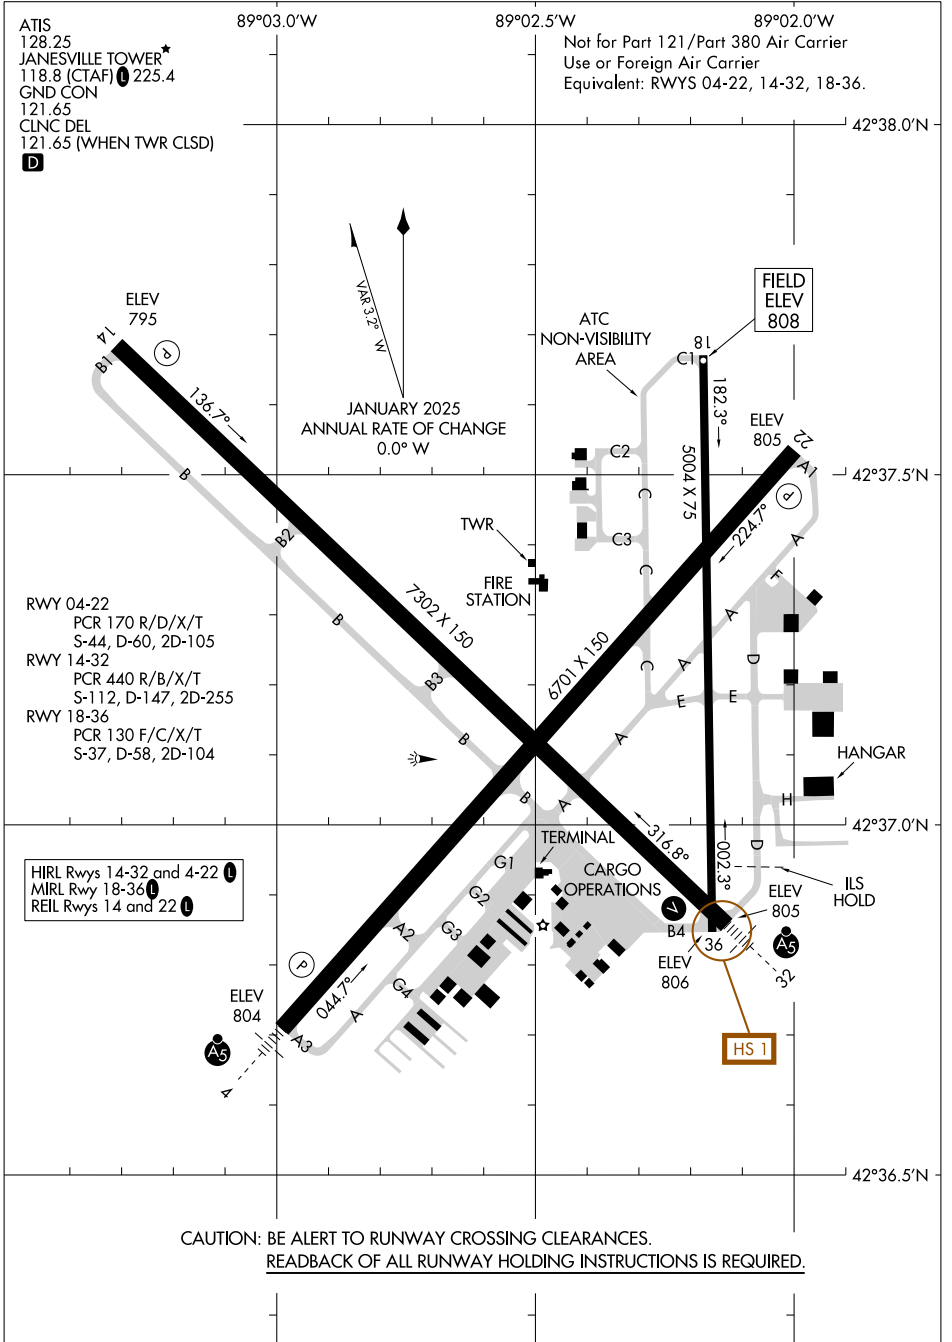

AIRPORT DIAGRAM

AL-938 (FAA)

SOUTHERN WISCONSIN RGNL (JVL)
JANESVILLE, WISCONSIN

EC-3, 16 APR 2026 to 14 MAY 2026

EC-3, 16 APR 2026 to 14 MAY 2026

CAUTION: BE ALERT TO RUNWAY CROSSING CLEARANCES.
READBACK OF ALL RUNWAY HOLDING INSTRUCTIONS IS REQUIRED.