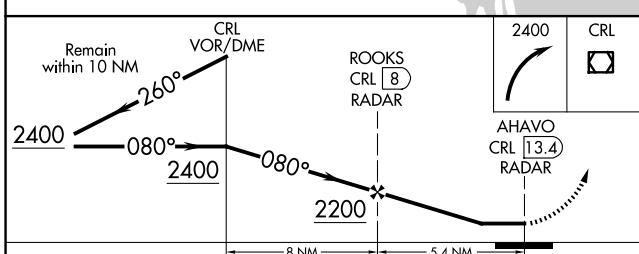

VOR/DME CRL 115.7 Chan 104	APP CRS 080°	Rwy Ldg TDZE Apt Elev N/A N/A 591
--	------------------------	---

VOR-A
GROSSE ILE MUNI (ONZ)

▽ Circling Rwy 22 NA at night.	▲ MISSED APPROACH: Climbing right turn to 2400 direct CRL VOR/DME and hold.
---------------------------------------	--

AWOS-3P 119.675	DETROIT APP CON 134.3 284.0	UNICOM 123.0 (CTAF) 1
---------------------------	---------------------------------------	---------------------------------

CATEGORY	A	B	C	D
CIRCLING	1140-1 549 (600-1)	1220-1¼ 629 (700-1¼)	1220-1¾ 629 (700-1¾)	1220-2 629 (700-2)