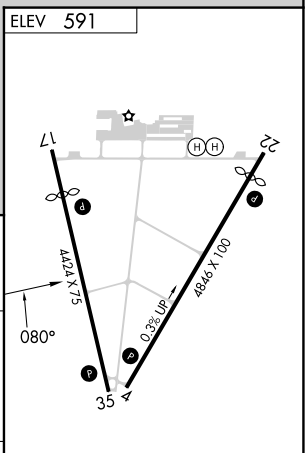

VOR/DME CRL 115.7 Chan 104	APP CRS 080°	Rwy Ldg TDZE Apt Elev N/A N/A 591
--	------------------------	---

VOR-A
GROSSE ILE MUNI (ONZ)

▽ Circling Rwy 22 NA at night.	▲ MISSED APPROACH: Climbing right turn to 2400 direct CRL VOR/DME and hold.
---------------------------------------	--

AWOS-3P 119.675	DETROIT APP CON 134.3 284.0	UNICOM 123.0 (CTAF) 1
---------------------------	---------------------------------------	---------------------------------

CATEGORY	A	B	C	D
CIRCLING	1140-1 549 (600-1)	1220-1¼ 629 (700-1¼)	1220-1¾ 629 (700-1¾)	1220-2 629 (700-2)