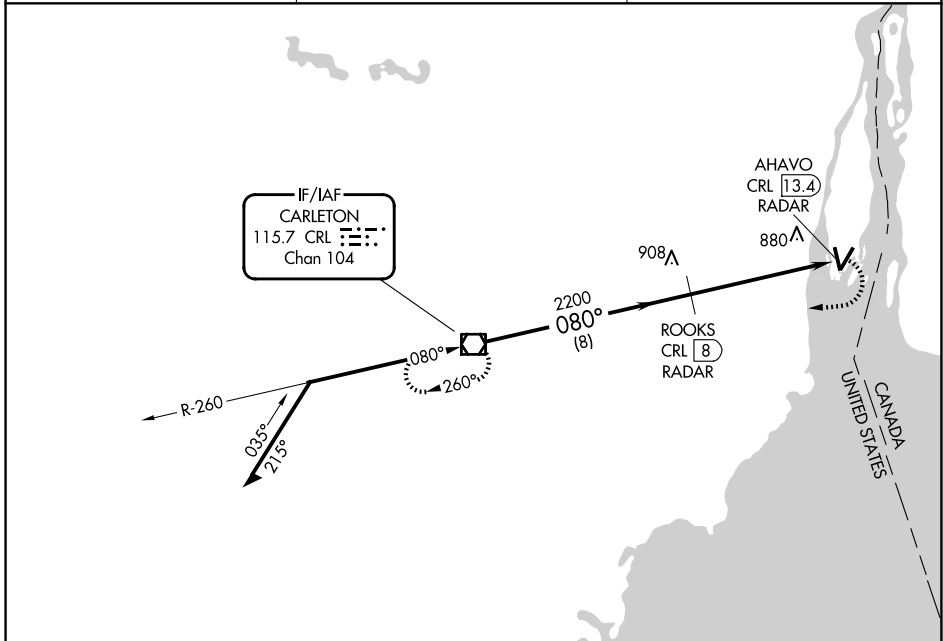

VOR/DME CRL 115.7 Chan 104	APP CRS 080°	Rwy Ldg TDZE Apt Elev N/A N/A 591
--	------------------------	---

VOR-A
GROSSE ILE MUNI (ONZ)

▽ Circling Rwy 22 NA at night.	▲ MISSED APPROACH: Climbing right turn to 2400 direct CRL VOR/DME and hold.
---------------------------------------	--

AWOS-3P 119.675	DETROIT APP CON 134.3 284.0	UNICOM 123.0 (CTAF) 1
---------------------------	---------------------------------------	---------------------------------

CATEGORY	A	B	C	D
CIRCLING	1140-1 549 (600-1)	1220-1¼ 629 (700-1¼)	1220-1¾ 629 (700-1¾)	1220-2 629 (700-2)