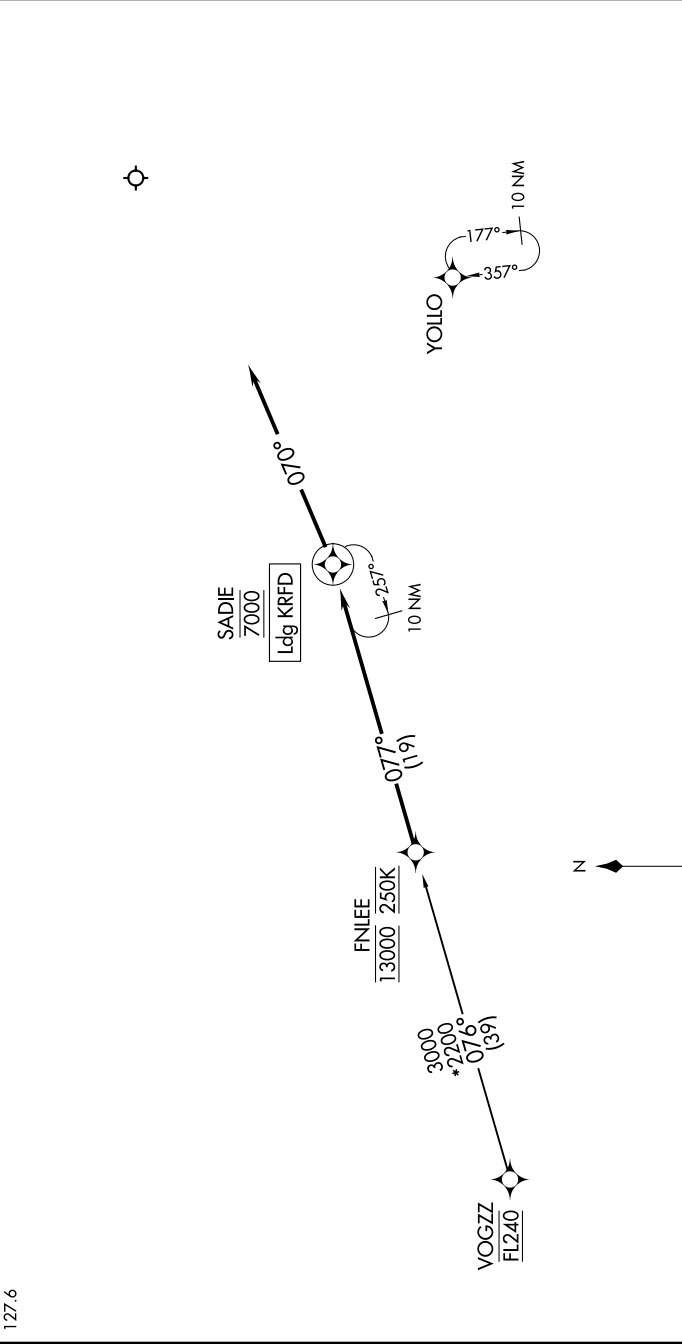

(FNLEE.FNLEE1) 24025

AL-954 (FAA)

CHICAGO/ROCKFORD INTL (R.F'D)
CHICAGO/ROCKFORD, ILLINOIS

FNLEE ONE ARRIVAL (RNAV)

RNAV 1 - DME/DME/IRU or GPS.
RADAR required.

EC-3, 16 APR 2026 to 14 MAY 2026

ROCKFORD APP CON
121.0 327.0
ATIS
127.6

ARRIVAL ROUTE DESCRIPTION

VOGZZ TRANSITION (VOGZZ.FNLEE1)

From FNLEE on track 077° to cross SADIE at 7000, then on track 070°.
Expect RADAR vectors to final approach course.

NOTE: Chart not to scale.

EC-3, 16 APR 2026 to 14 MAY 2026

FNLEE ONE ARRIVAL (RNAV)

(FNLEE.FNLEE1) 25JAN24

CHICAGO/ROCKFORD, ILLINOIS
CHICAGO/ROCKFORD INTL (R.F'D)