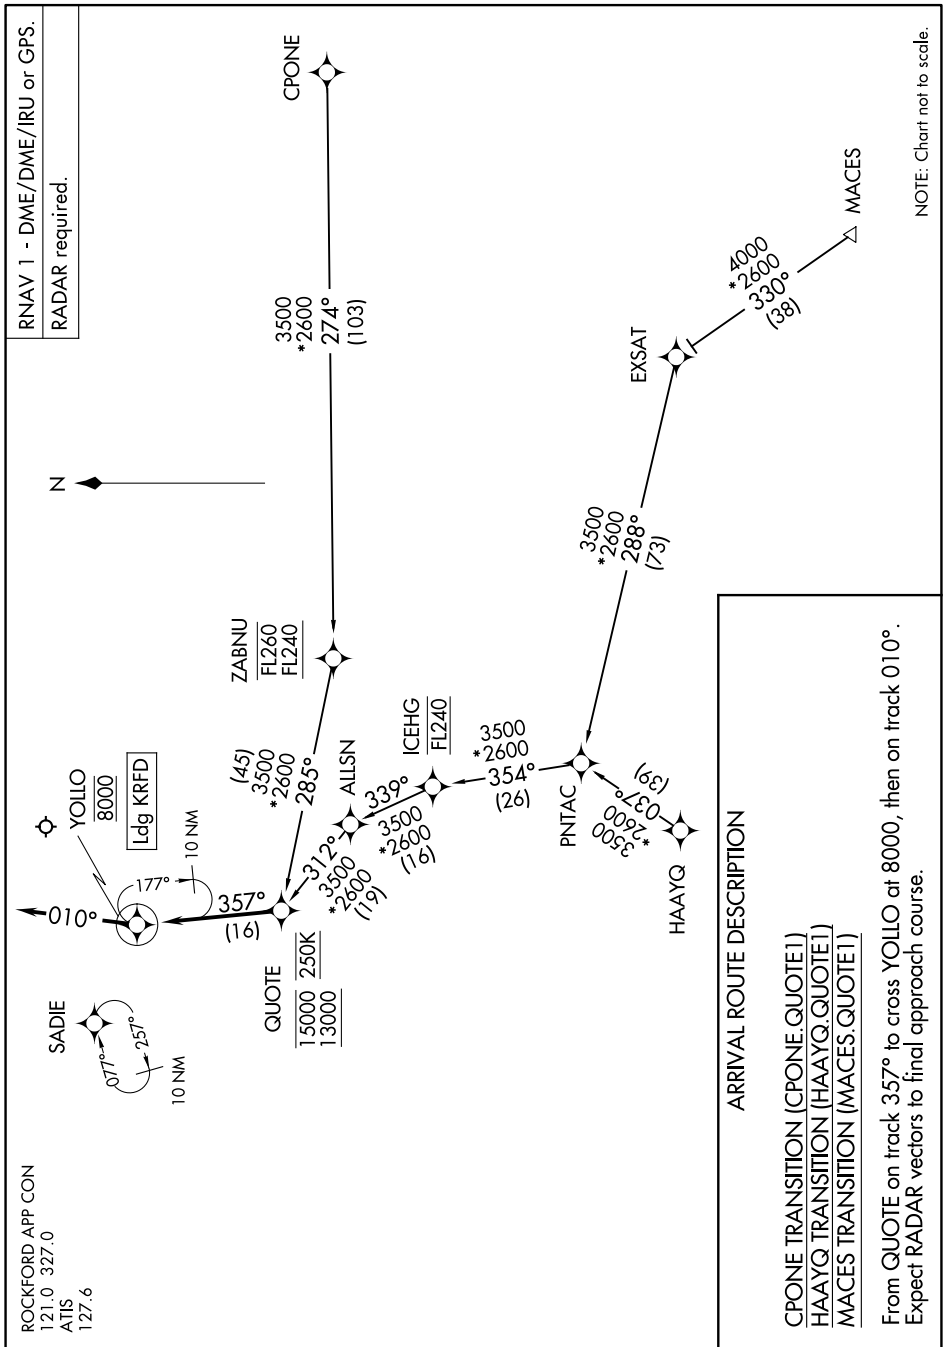

(QUOTE.QUOTE1) 24025

AL-954 (FAA)

CHICAGO/ROCKFORD INTL (R.F'D)  
CHICAGO/ROCKFORD, ILLINOIS

# QUOTE ONE ARRIVAL (RNAV)

EC-3, 16 APR 2026 to 14 MAY 2026

# QUOTE ONE ARRIVAL (RNAV)

(QUOTE.QUOTE1) 25JAN24

CHICAGO/ROCKFORD, ILLINOIS  
CHICAGO/ROCKFORD INTL (R.F'D)

EC-3, 16 APR 2026 to 14 MAY 2026