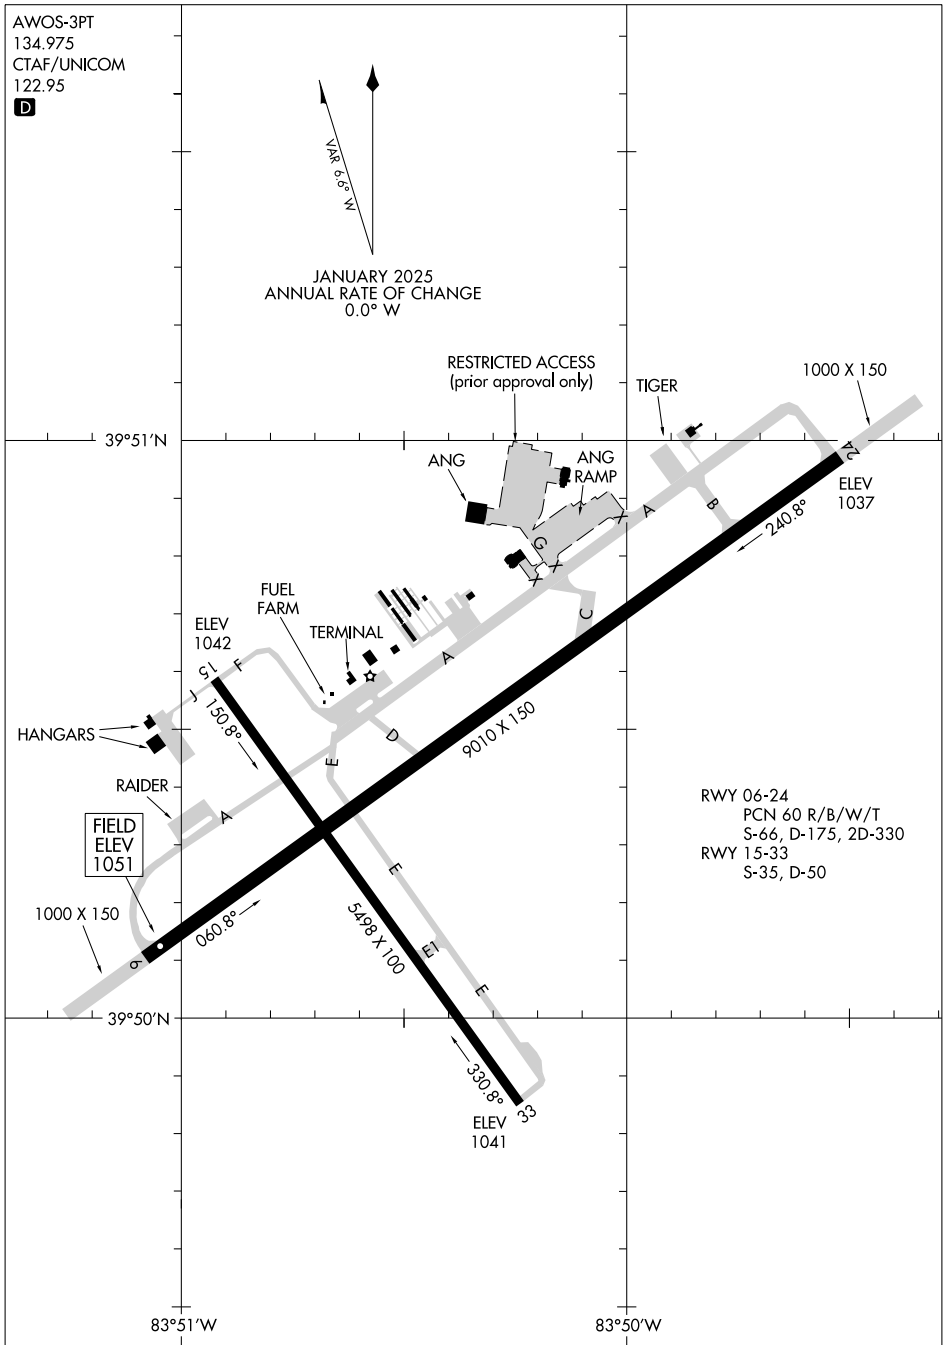

25163

AIRPORT DIAGRAM

AL-958 (FAA)

SPRINGFIELD/BECKLEY MUNI (SGH)

SPRINGFIELD, OHIO

AWOS-3PT
134.975
CTAF/UNICOM
122.95

MAG 6.8° W
JANUARY 2025
ANNUAL RATE OF CHANGE
0.0° W

EC-2, 16 APR 2026 to 14 MAY 2026

EC-2, 16 APR 2026 to 14 MAY 2026

AIRPORT DIAGRAM

25163

SPRINGFIELD, OHIO

SPRINGFIELD/BECKLEY MUNI (SGH)