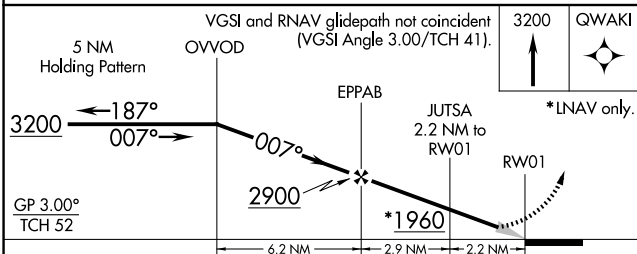

WAAS CH 97704 W01A	APP CRS 007°	Rwy Idg TDZE Apt Elev	5005 1208 1208
--	------------------------	-----------------------------	---

RNAV (GPS) RWY 1

EMPORIA MUNI (EMP)

RNP APCH-GPS.
 ▼ For uncompensated Baro-VNAV systems, LNAV/VNAV NA below -17°C or above 54°C. Circling NA to Rwys 6 and 24.

MISSED APPROACH: Climb to 3200 direct QWAKI and hold.

ASOS 126.125	KANSAS CITY CENTER 127.725 270.25	UNICOM 122.8 (CTAF) 1
------------------------	---	--

NC-2, 16 APR 2026 to 14 MAY 2026

NC-2, 16 APR 2026 to 14 MAY 2026