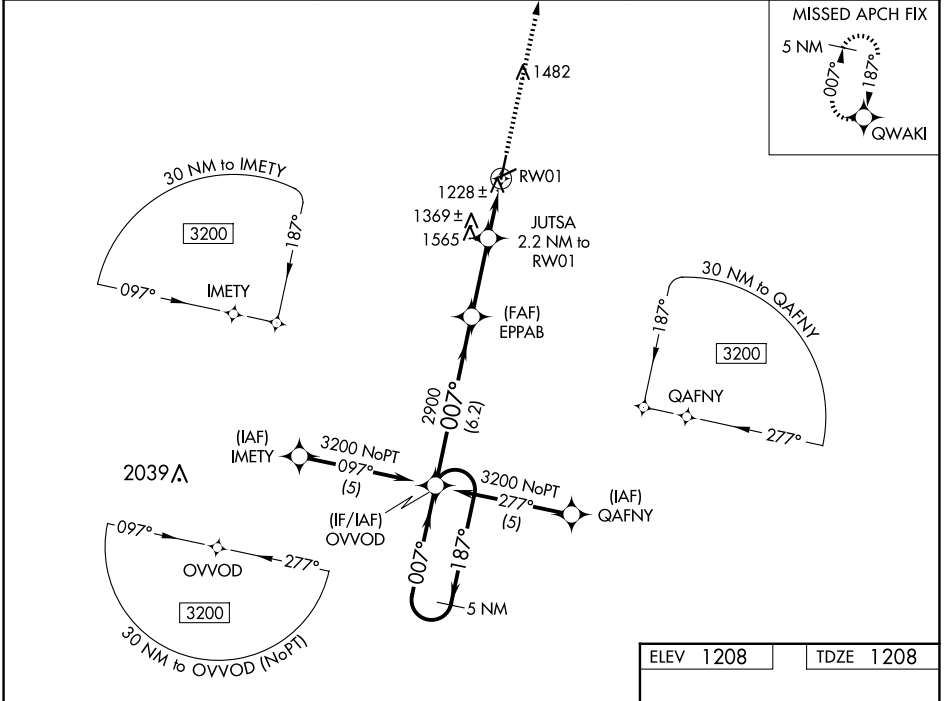

WAAS CH 97704 W01A	APP CRS 007°	Rwy Idg TDZE Apt Elev	5005 1208 1208
--	------------------------	-----------------------------	---

RNAV (GPS) RWY 1

EMPORIA MUNI (EMP)

RNP APCH-GPS.
 ▼ For uncompensated Baro-VNAV systems, LNAV/VNAV NA below -17°C or above 54°C. Circling NA to Rwys 6 and 24.

MISSED APPROACH: Climb to 3200 direct QWAKI and hold.

ASOS 126.125	KANSAS CITY CENTER 127.725 270.25	UNICOM 122.8 (CTAF) 1
------------------------	---	--

NC-2, 16 APR 2026 to 14 MAY 2026

NC-2, 16 APR 2026 to 14 MAY 2026

CATEGORY	A	B	C	D
LPV DA	1458-3/4		250 (300-3/4)	NA
LNAV/VNAV DA	1642-1 1/4		434 (500-1 1/4)	NA
LNAV MDA	1800-1	592 (600-1)	1800-1 3/4 592 (600-1 3/4)	NA
CIRCLING	1800-1	592 (600-1)	1880-2 672 (700-2)	NA