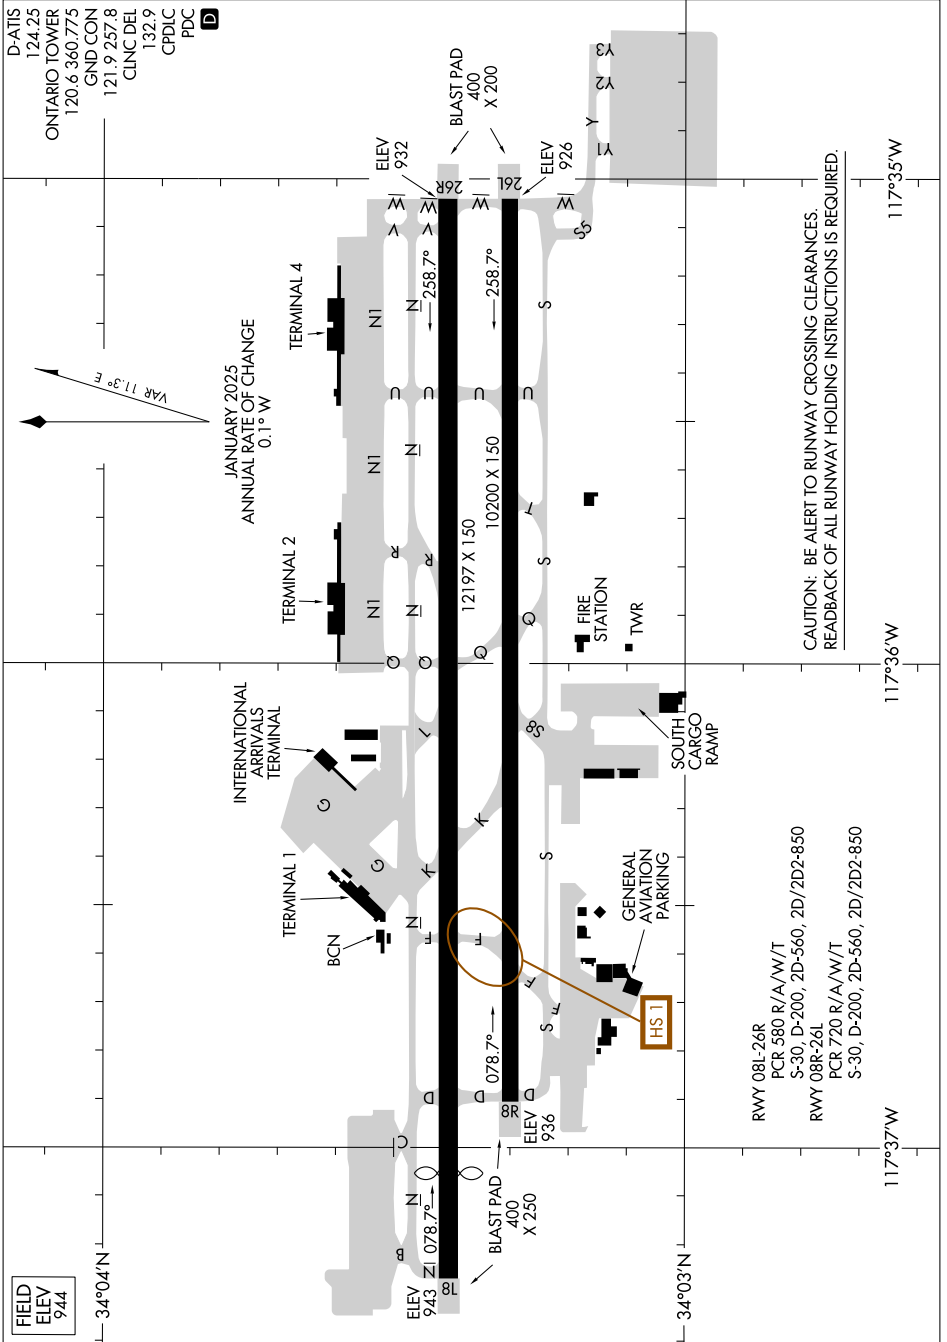

25275

AIRPORT DIAGRAM

AL-965 (FAA)

ONTARIO INTL (ONT)
ONTARIO, CALIFORNIA

SW-3, 16 APR 2026 to 14 MAY 2026

SW-3, 16 APR 2026 to 14 MAY 2026

AIRPORT DIAGRAM

25275