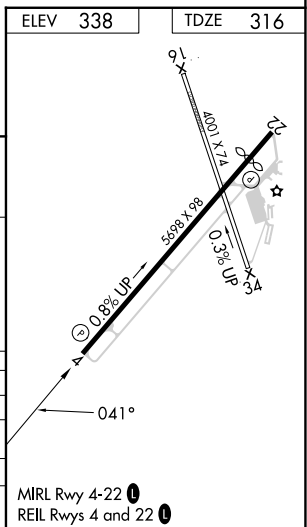

WAAS CH 82320 W04A	APP CRS 041°	Rwy ldg TDZE Apt Elev	5698 316 338
--	------------------------	-----------------------------	---

RNAV (GPS) RWY 4

DYERSBURG RGNL (DYR)

RNP APCH.

⚠ Circling to Rwy 16, 34 NA at night. Rwy 4 helicopter visibility reduction below 3/4 SM NA. For uncompensated Baro-VNAV systems, LNAV/VNAV NA below -15°C or above 54°C.

MISSED APPROACH: Climb to 2900 direct AYODO and hold.

AWOS-3PT 135.625	MEMPHIS CENTER 134.65 316.15	UNICOM 123.05 (CTAF) 0
----------------------------	--	----------------------------------

CATEGORY	A		B		C		D
LPV DA	588-1		272 (300-1)				
LNAV/VNAV DA	801-1 3/8		485 (500-1 3/8)				
LNAV MDA	720-1		404 (400-1)		720-1 1/8		404 (400-1 1/8)
CIRCLING	740-1 402 (500-1)		800-1 462 (500-1)		1040-2 702 (800-2)		1240-3 902 (1000-3)