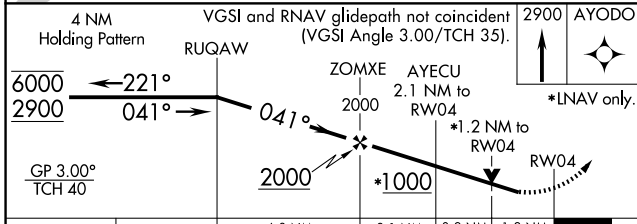

WAAS CH 82320 W04A	APP CRS 041°	Rwy ldg TDZE Apt Elev	5698 316 338
--	------------------------	-----------------------------	---

RNAV (GPS) RWY 4

DYERSBURG RGNL (DYR)

RNP APCH.

⚠ Circling to Rwy 16, 34 NA at night. Rwy 4 helicopter visibility reduction below 3/4 SM NA. For uncompensated Baro-VNAV systems, LNAV/VNAV NA below -15°C or above 54°C.

MISSED APPROACH: Climb to 2900 direct AYODO and hold.

AWOS-3PT 135.625	MEMPHIS CENTER 134.65 316.15	UNICOM 123.05 (CTAF) 0
----------------------------	--	----------------------------------

CATEGORY	A		B		C		D
LPV DA	588-1		272 (300-1)				
LNAV/VNAV DA	801-1 3/8		485 (500-1 3/8)				
LNAV MDA	720-1		404 (400-1)		720-1 1/8		404 (400-1 1/8)
CIRCLING	740-1 402 (500-1)		800-1 462 (500-1)		1040-2 702 (800-2)		1240-3 902 (1000-3)