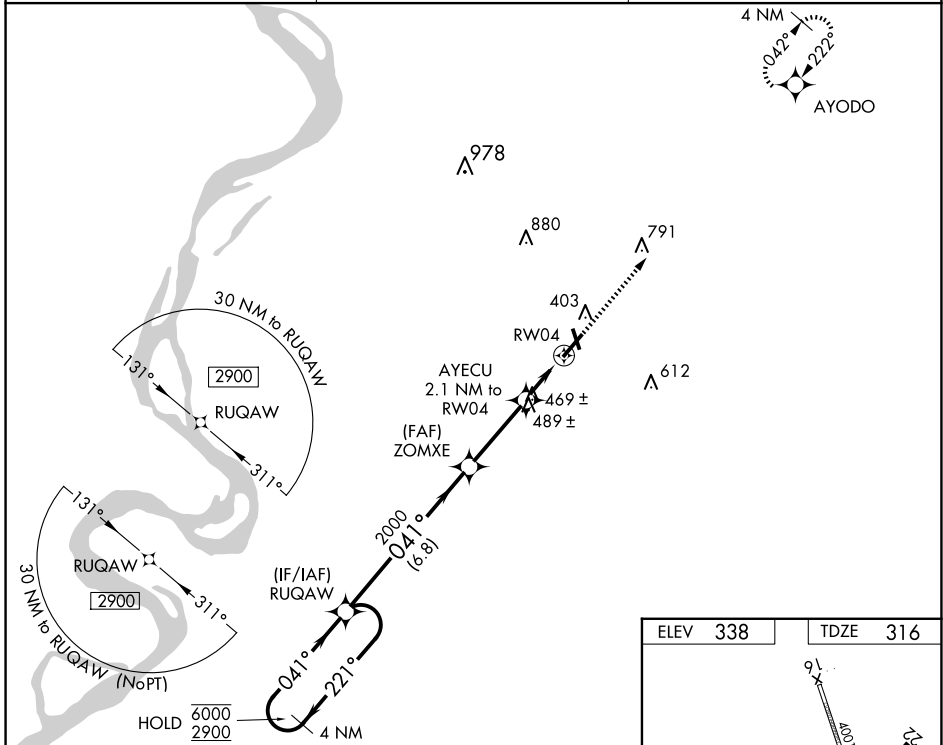

WAAS CH 82320 W04A	APP CRS 041°	Rwy ldg TDZE Apt Elev	5698 316 338
--	------------------------	-----------------------------	---

RNAV (GPS) RWY 4

DYERSBURG RGNL (DYR)

RNP APCH.

⚠ Circling to Rwy 16, 34 NA at night. Rwy 4 helicopter visibility reduction below 3/4 SM NA. For uncompensated Baro-VNAV systems, LNAV/VNAV NA below -15°C or above 54°C.

MISSED APPROACH: Climb to 2900 direct AYODO and hold.

AWOS-3PT 135.625	MEMPHIS CENTER 134.65 316.15	UNICOM 123.05 (CTAF) 0
----------------------------	--	----------------------------------

CATEGORY	A		B		C		D
LPV DA	588-1		272 (300-1)				
LNAV/VNAV DA	801-1 3/8		485 (500-1 3/8)				
LNAV MDA	720-1		404 (400-1)		720-1 1/8		404 (400-1 1/8)
CIRCLING	740-1 402 (500-1)		800-1 462 (500-1)		1040-2 702 (800-2)		1240-3 902 (1000-3)

SE-1, 16 APR 2026 to 14 MAY 2026

SE-1, 16 APR 2026 to 14 MAY 2026