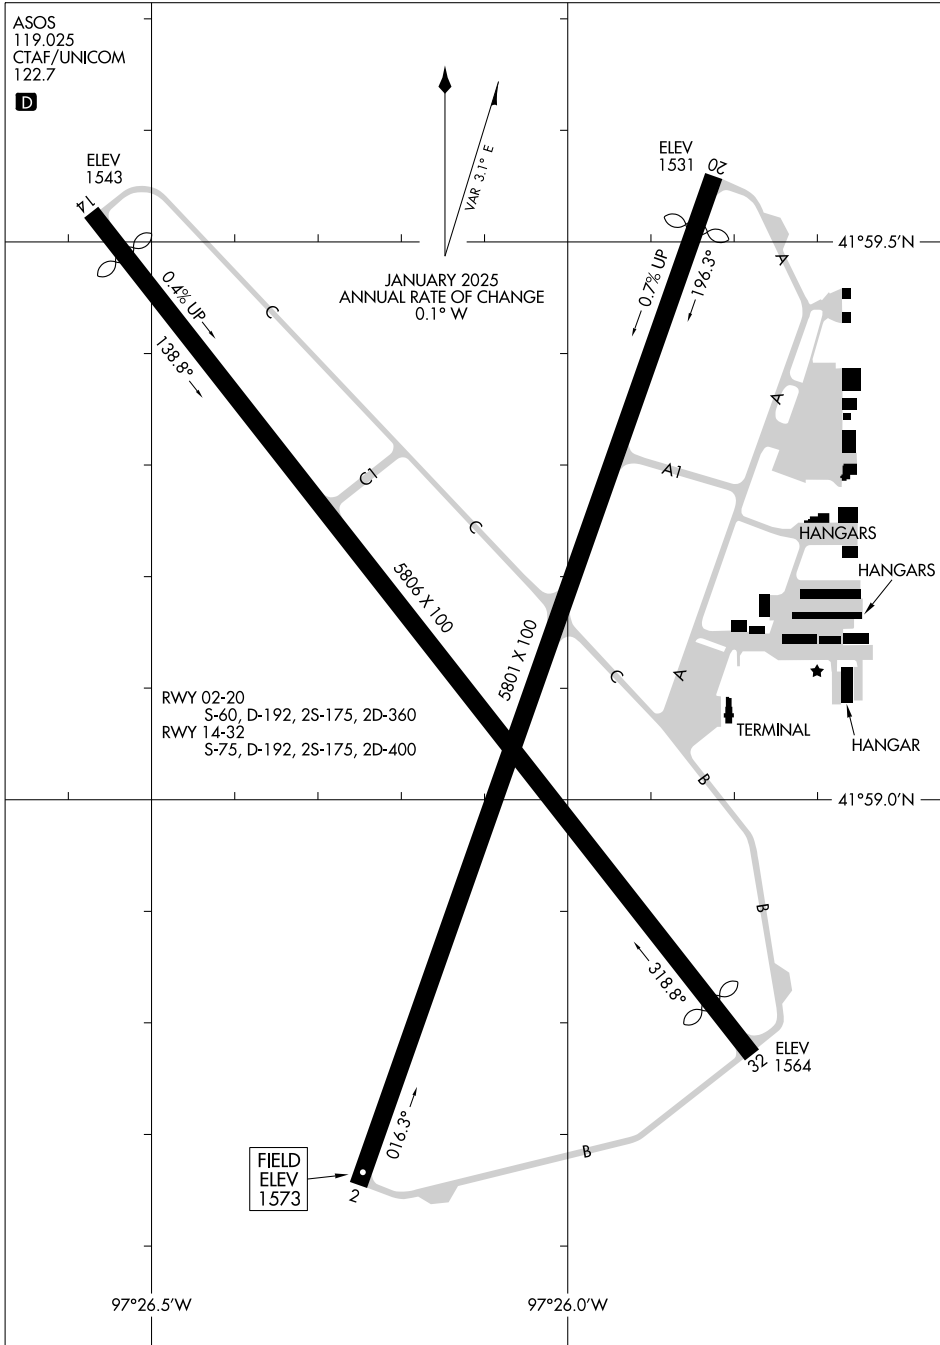

25219

AIRPORT DIAGRAM

NORFOLK RGNL/KARL STEFAN MEML FLD (OFK)
AL-974 (FAA)
NORFOLK, NEBRASKA

ASOS
119,025
CTAF/UNICOM
122.7

RWY 02-20
S-60, D-192, 2S-175, 2D-360
RWY 14-32
S-75, D-192, 2S-175, 2D-400

FIELD
ELEV
1573

NC-2, 16 APR 2026 to 14 MAY 2026

NC-2, 16 APR 2026 to 14 MAY 2026

AIRPORT DIAGRAM

25219

NORFOLK, NEBRASKA
NORFOLK RGNL/KARL STEFAN MEML FLD (OFK)