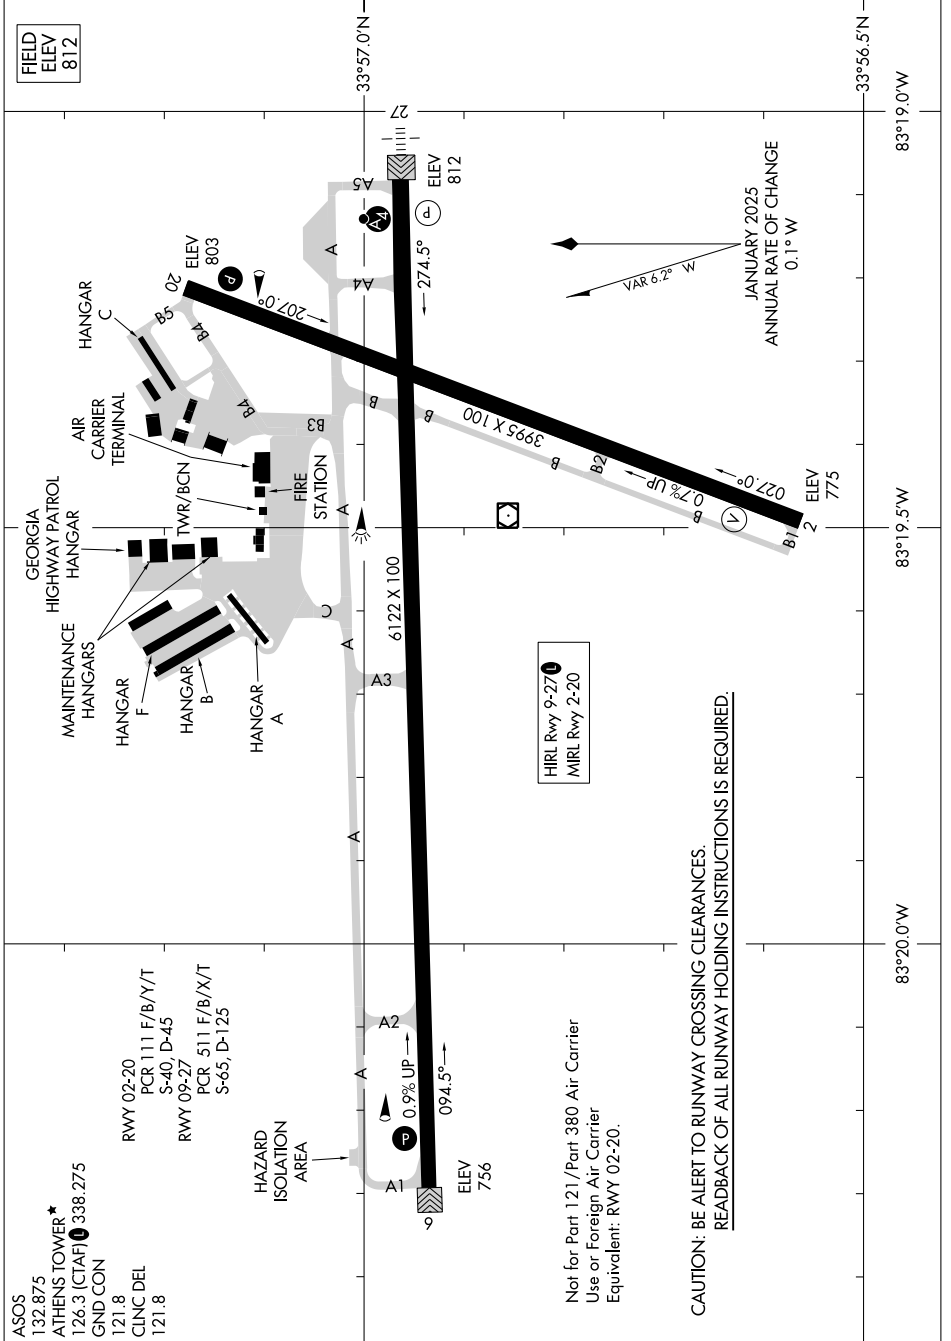

AIRPORT DIAGRAM

AL-983 (FAA)

ATHENS/BEN EPPS (A.H.N)
ATHENS, GEORGIA

SE-4, 16 APR 2026 to 14 MAY 2026

SE-4, 16 APR 2026 to 14 MAY 2026

AIRPORT DIAGRAM

ATHENS, GEORGIA
ATHENS/BEN EPPS (A.H.N)