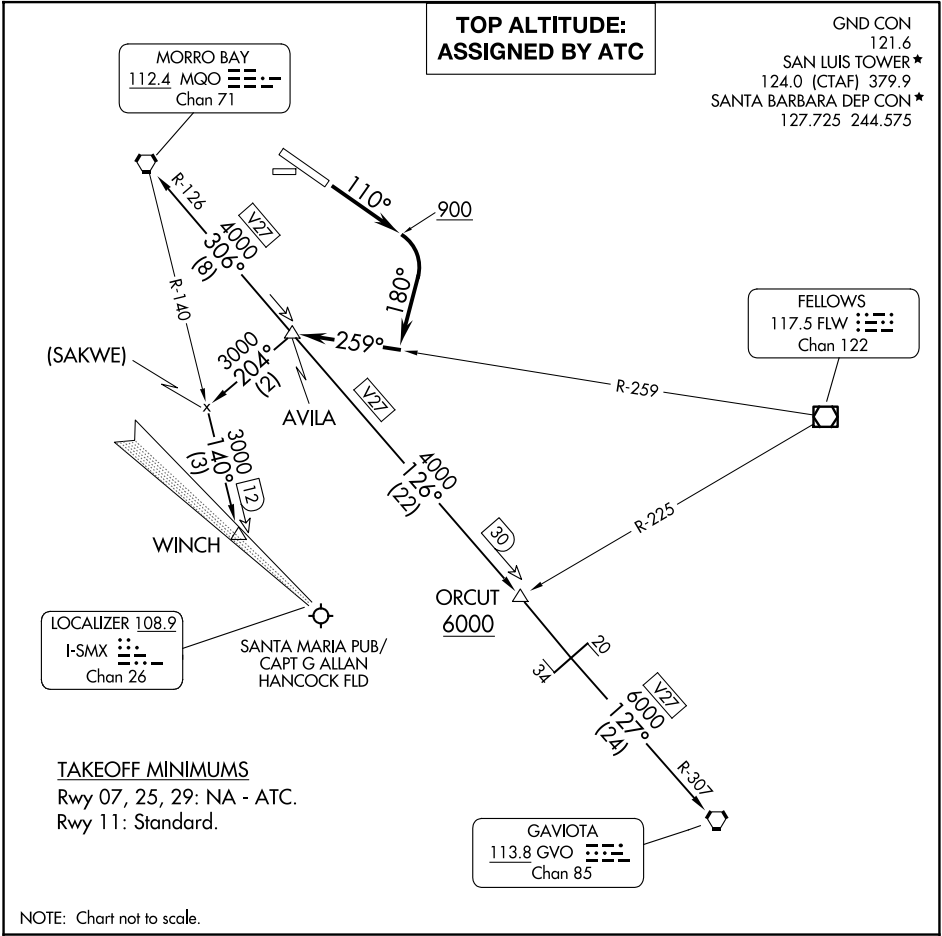

AVILA FOUR DEPARTURE

SW-3, 16 APR 2026 to 14 MAY 2026

SW-3, 16 APR 2026 to 14 MAY 2026

NOTE: Chart not to scale.

DEPARTURE ROUTE DESCRIPTION

TAKEOFF RUNWAY 11: Climb on heading 110° to 900, then climbing right turn heading 180° to intercept the FLW VOR/DME R-259 to AVILA INT, then on assigned transition or assigned route. Maintain ATC assigned altitude.

GAVIOTA TRANSITION (AVILA4.GVO): From over AVILA on MQO R-126 to ORCUT, then on MQO R-126 and GVO R-307 to GVO VORTAC.

MORRO BAY TRANSITION (AVILA4.MQO): From over AVILA on MQO R-126 to MQO VORTAC.

WINCH TRANSITION (AVILA4.WINCH): From over AVILA on heading 204° to SAKWE, then on MQO R-140 to WINCH.