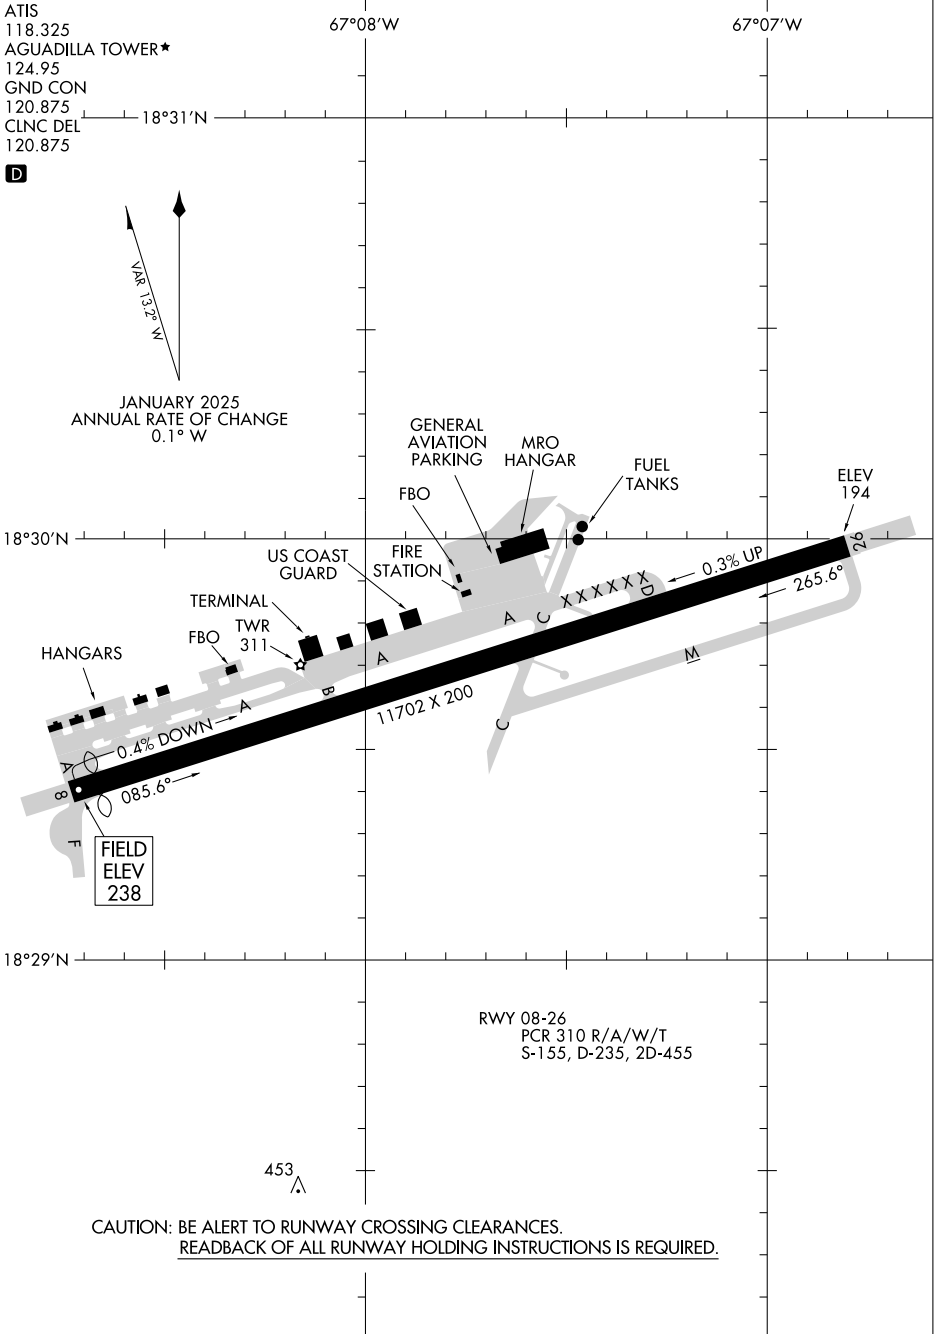

25107

AIRPORT DIAGRAM

AL-1016 (FAA)

RAFAEL HERNANDEZ (BQN) (TJBQ)
AGUADILLA, PUERTO RICO

SE-3, 16 APR 2026 to 14 MAY 2026

SE-3, 16 APR 2026 to 14 MAY 2026

AIRPORT DIAGRAM

25107

AGUADILLA, PUERTO RICO
RAFAEL HERNANDEZ (BQN) (TJBQ)