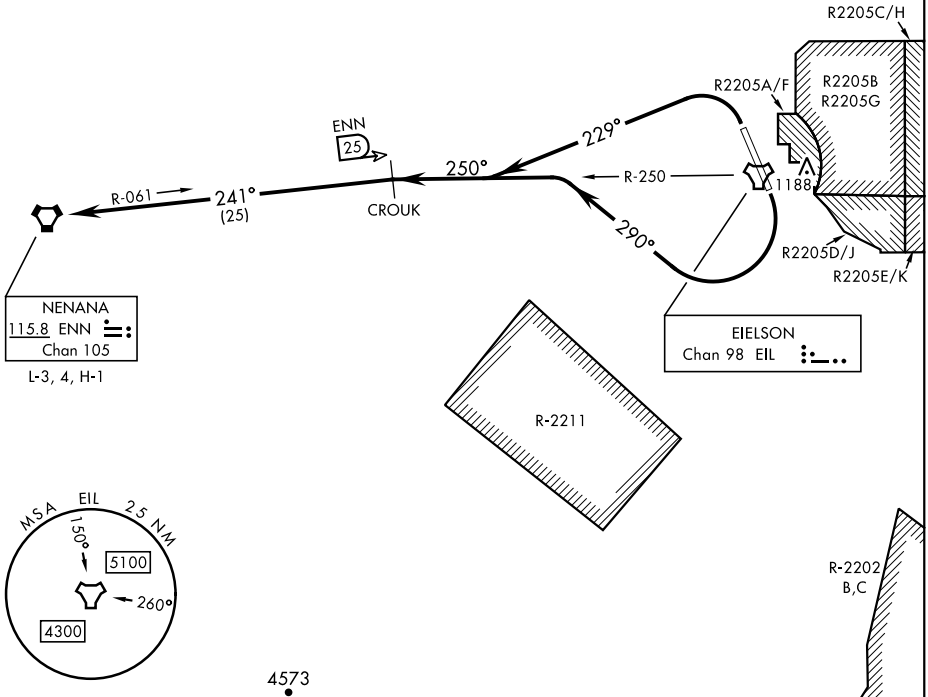

# NENANA SIX DEPARTURE (NENNA6•ENN)

ATIS ★ 119.9 273.5  
 CLNC DEL 343.7  
 GND CON 121.8 275.8  
 TOWER ★ 127.2 352.05  
 FAIRBANKS DEP CON 127.1 251.1

AL-1729 [USAF]

CAUTION: Mountainous terrain  
 East of Eielson AFB and South  
 of departure route.

## DEPARTURE ROUTE DESCRIPTION

TAKEOFF RWY 14: Turn right heading 290° to intercept EIL TACAN R-250 outbound to CROUK and climb to assigned altitude, thence...

TAKEOFF RWY 32: Turn left heading 229° to intercept EIL TACAN R-250 outbound to CROUK and climb to assigned altitude, thence...

...intercept ENN VORTAC R-061 inbound to NENANA then via assigned route.