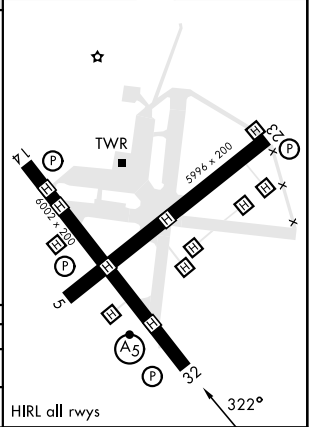

MILTON, FLORIDA 30° 42' N-87° 01' W WHITING FLD NAS - SOUTH (KNDZ)

TACAN RWY 32

SE-3, 16 APR 2026 to 14 MAY 2026

SE-3, 16 APR 2026 to 14 MAY 2026