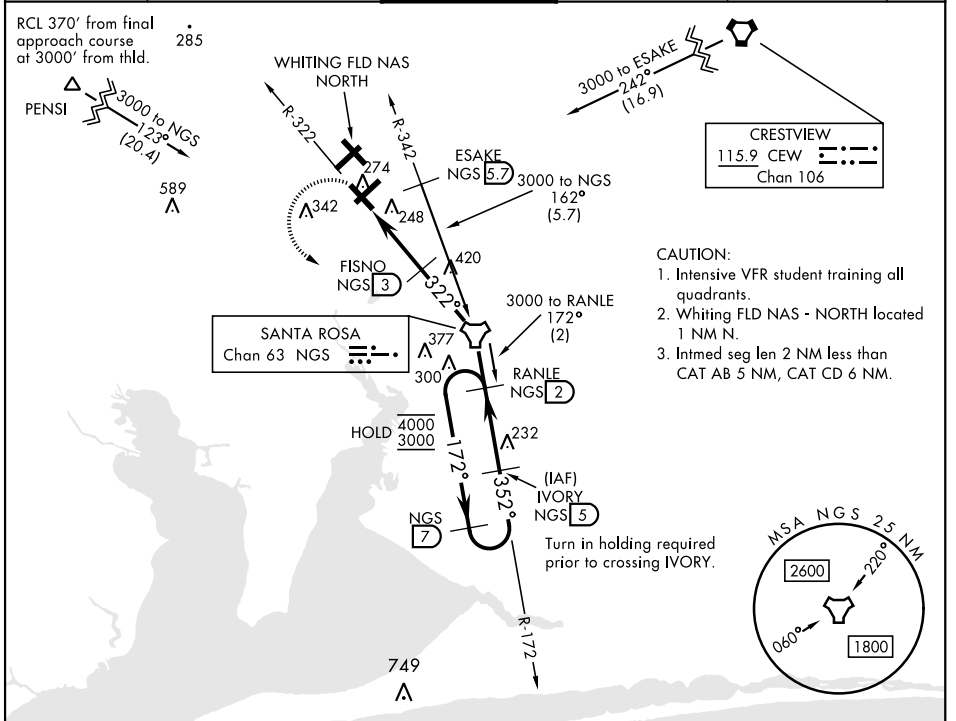

TACAN RWY 32

TACAN NGS Chan 63	APCH CRS 322°	Rwy ldg TDZE Arprt Elev	6002 172 177
-----------------------------	-------------------------	-------------------------------	---

[USN]

WHITING FLD NAS - SOUTH (KNDZ)

▼ * When ALS inop, increase vis to 1 mile.
** Circling not authorized N of Rwy 14 and 23.

MALSR MISSED APPROACH: Climb to 600, then climbing left turn to 3000 direct NGS TACAN. Then via R-172 to RANLE and hold. Continue climb in hold. Contact Pensacola APP CON.

EMERG SAFE ALT 100 NM 3500

ELEV 177	TDZE 172
----------	----------

MILTON, FLORIDA 30° 42' N-87° 01' W WHITING FLD NAS - SOUTH (KNDZ)

TACAN RWY 32

SE-3, 16 APR 2026 to 14 MAY 2026

SE-3, 16 APR 2026 to 14 MAY 2026