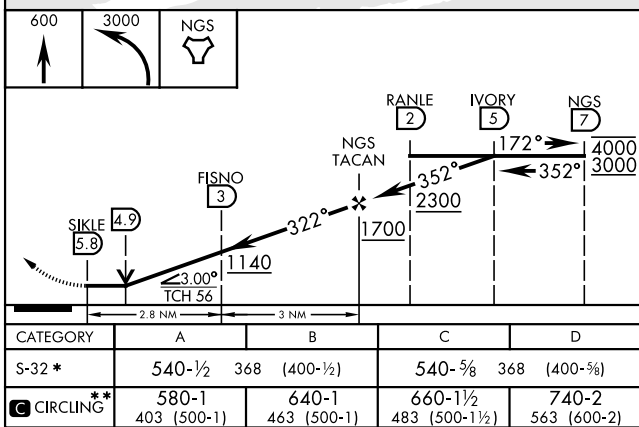

TACAN RWY 32

TACAN NGS Chan 63	APCH CRS 322°	Rwy ldg TDZE Arprt Elev	6002 172 177
-----------------------------	-------------------------	-------------------------------	---

[USN]

WHITING FLD NAS - SOUTH (KNDZ)

▼ * When ALS inop, increase vis to 1 mile.
** Circling not authorized N of Rwy 14 and 23.

MALSR MISSED APPROACH: Climb to 600, then climbing left turn to 3000 direct NGS TACAN. Then via R-172 to RANLE and hold. Continue climb in hold. Contact Pensacola APP CON.

ATIS ★ 273.575	PENSACOLA APP CON 124.85 235.775	SOUTH WHITING TOWER ★ 123.075 348.675	GND CON 317.65	CLNC DEL 355.6	ASR/ PAR
--------------------------	--	---	--------------------------	--------------------------	-------------

EMERG SAFE ALT 100 NM 3500

ELEV 177	TDZE 172
----------	----------

MILTON, FLORIDA 30° 42' N-87° 01' W WHITING FLD NAS - SOUTH (KNDZ)

TACAN RWY 32

SE-3, 16 APR 2026 to 14 MAY 2026

SE-3, 16 APR 2026 to 14 MAY 2026