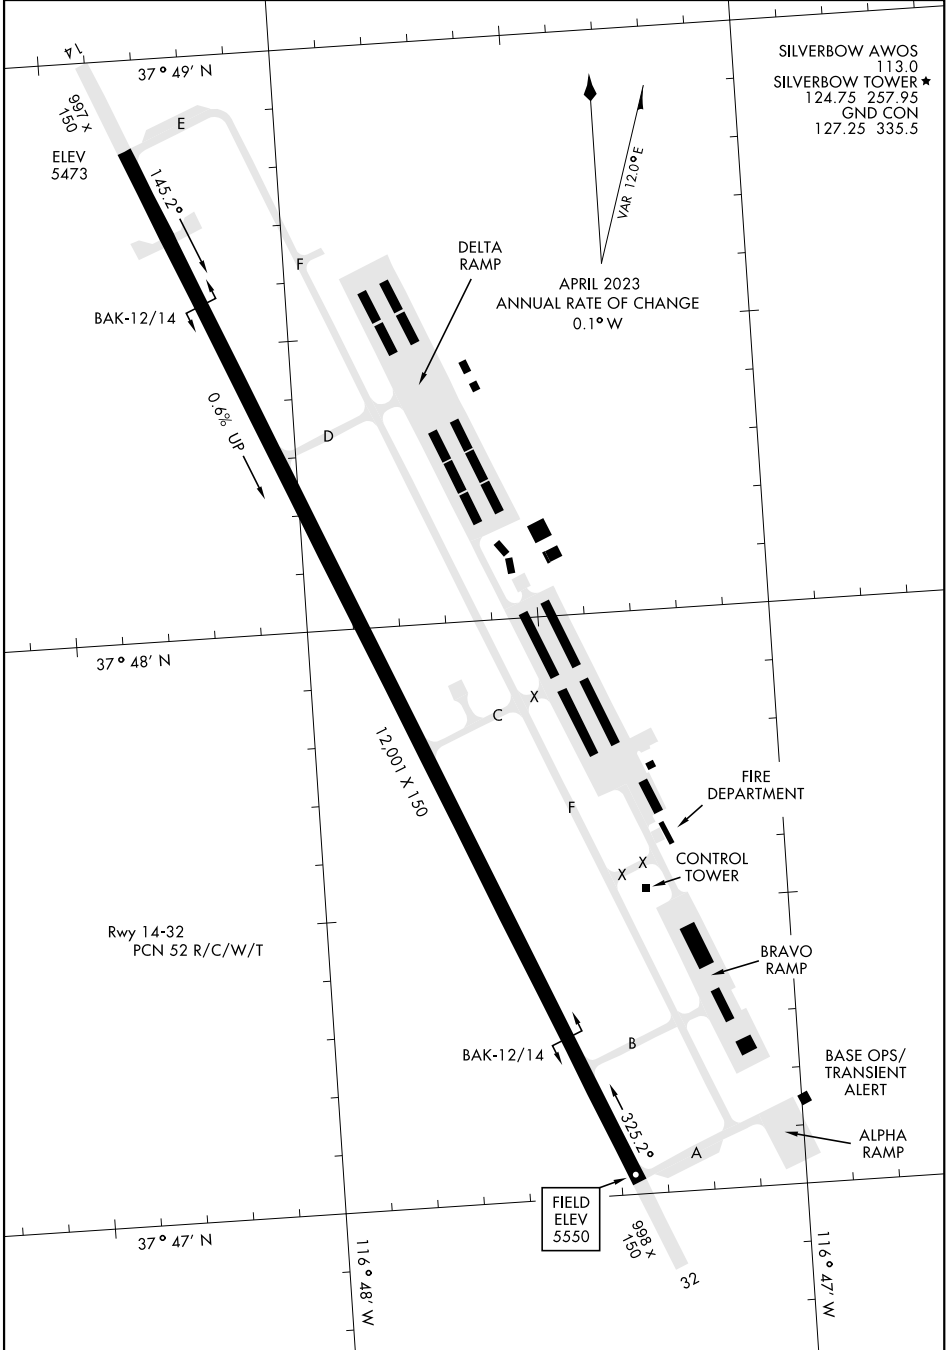

AIRPORT DIAGRAM

[USAF]

TONOPAH TEST RANGE (KTNX)

TONOPAH, NEVADA

SW-4, 16 APR 2026 to 14 MAY 2026

SW-4, 16 APR 2026 to 14 MAY 2026

AIRPORT DIAGRAM

TONOPAH, NEVADA
TONOPAH TEST RANGE (KTNX)