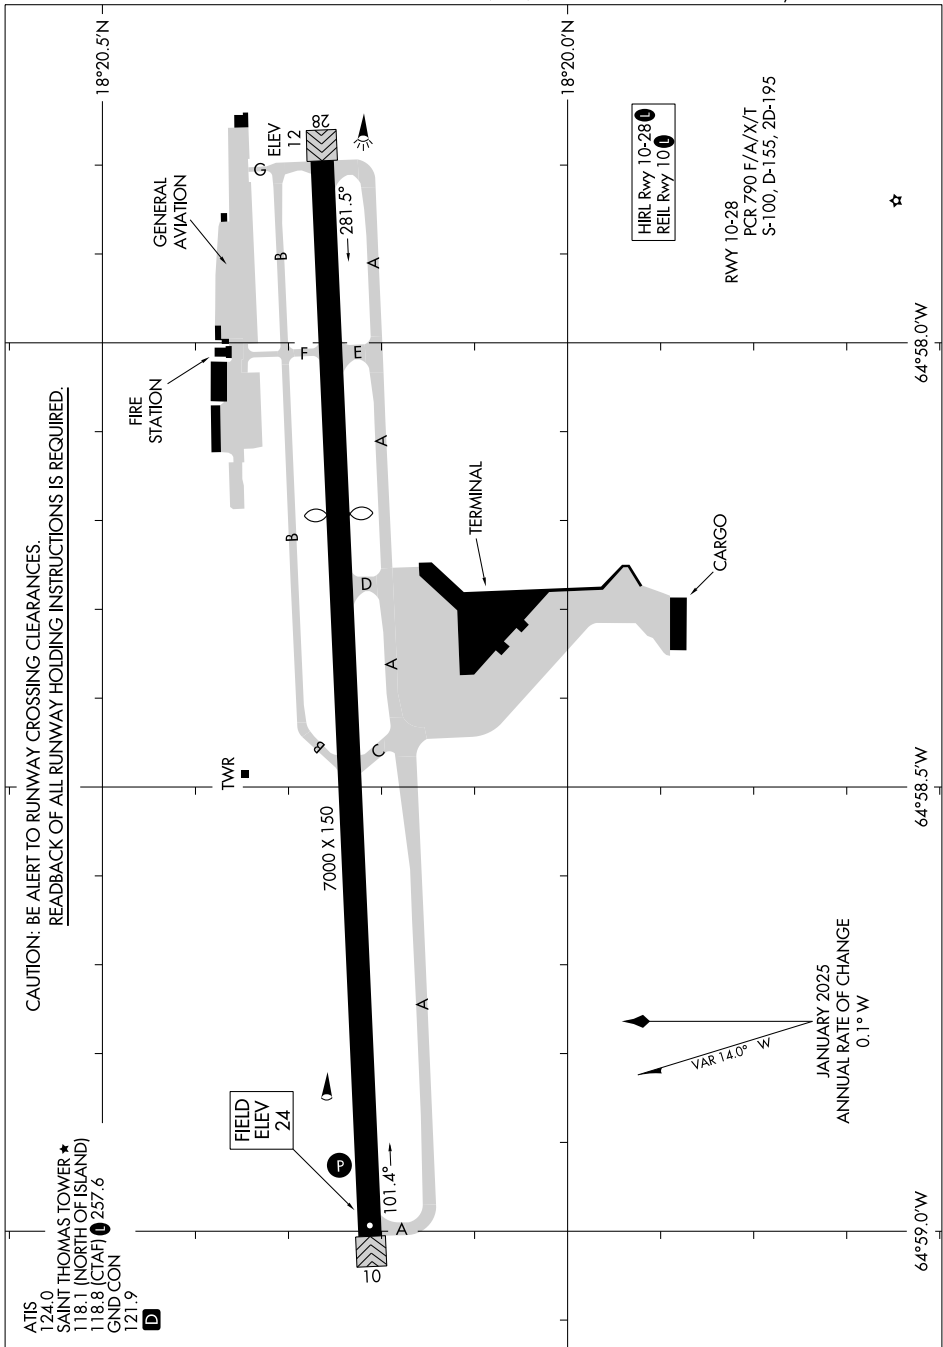

25107

AIRPORT DIAGRAM

AL-5005 (FAA)

CYRIL E KING (STT)
CHARLOTTE AMALIE, VIRGIN ISLANDS

SE-3, 16 APR 2026 to 14 MAY 2026

FIELD ELEV 24

HIRL Rwy 10-28
REIL Rwy 10

Rwy 10-28
PCR 790 F/A/X/T
S-100, D-155, 2D-195

CAUTION: BE ALERT TO RUNWAY CROSSING CLEARANCES.
READBACK OF ALL RUNWAY HOLDING INSTRUCTIONS IS REQUIRED.

AIRPORT DIAGRAM

25107

CHARLOTTE AMALIE, VIRGIN ISLANDS
CYRIL E KING (STT)

SE-3, 16 APR 2026 to 14 MAY 2026