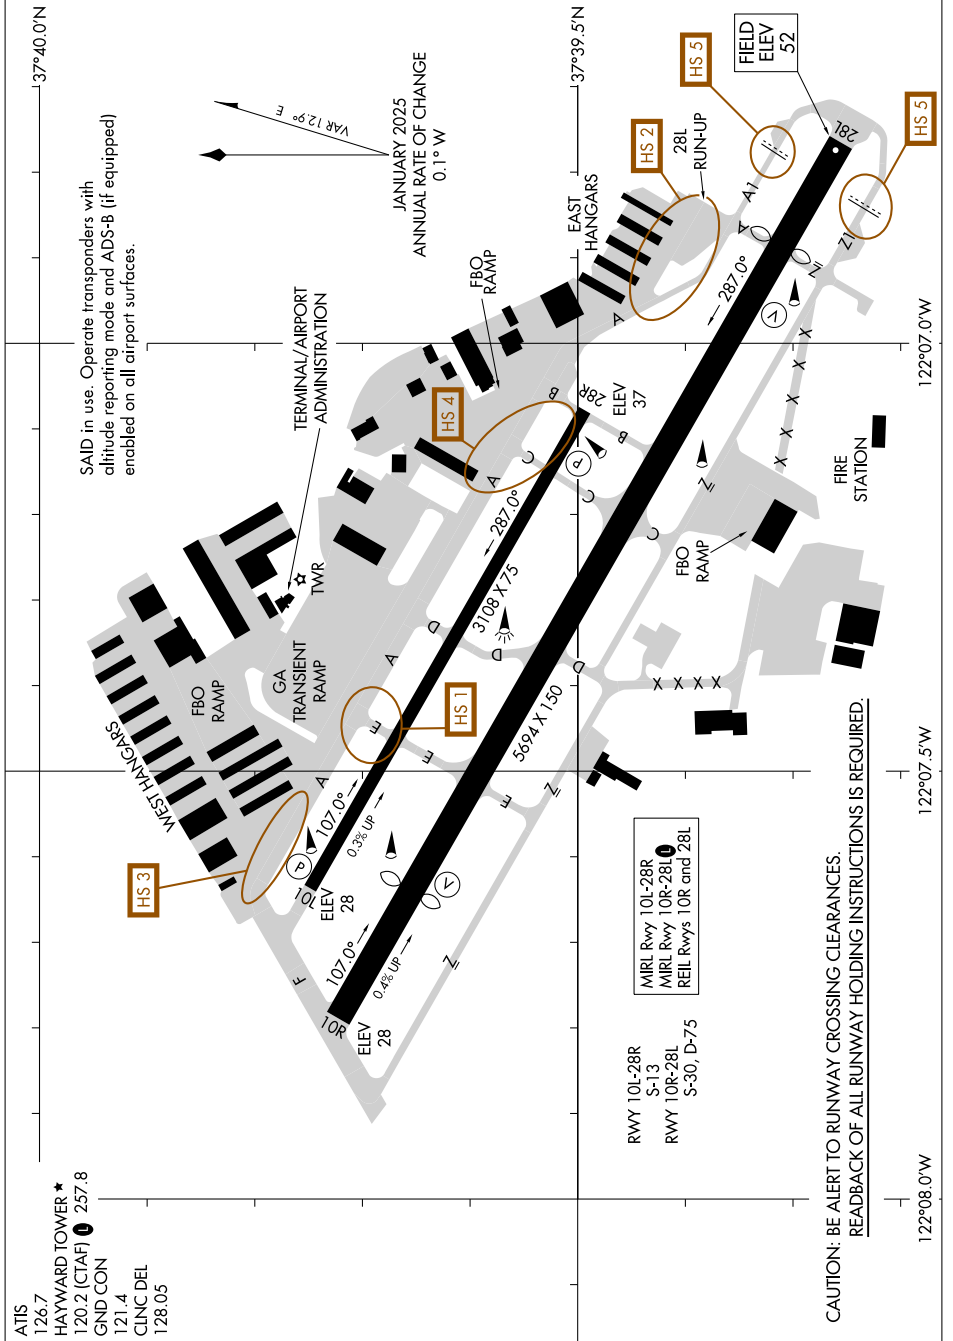

AIRPORT DIAGRAM

AL-5015 (FAA)

HAYWARD EXEC (HWD)
HAYWARD, CALIFORNIA

SW-2, 16 APR 2026 to 14 MAY 2026

SW-2, 16 APR 2026 to 14 MAY 2026

AIRPORT DIAGRAM

HAYWARD, CALIFORNIA
HAYWARD EXEC (HWD)