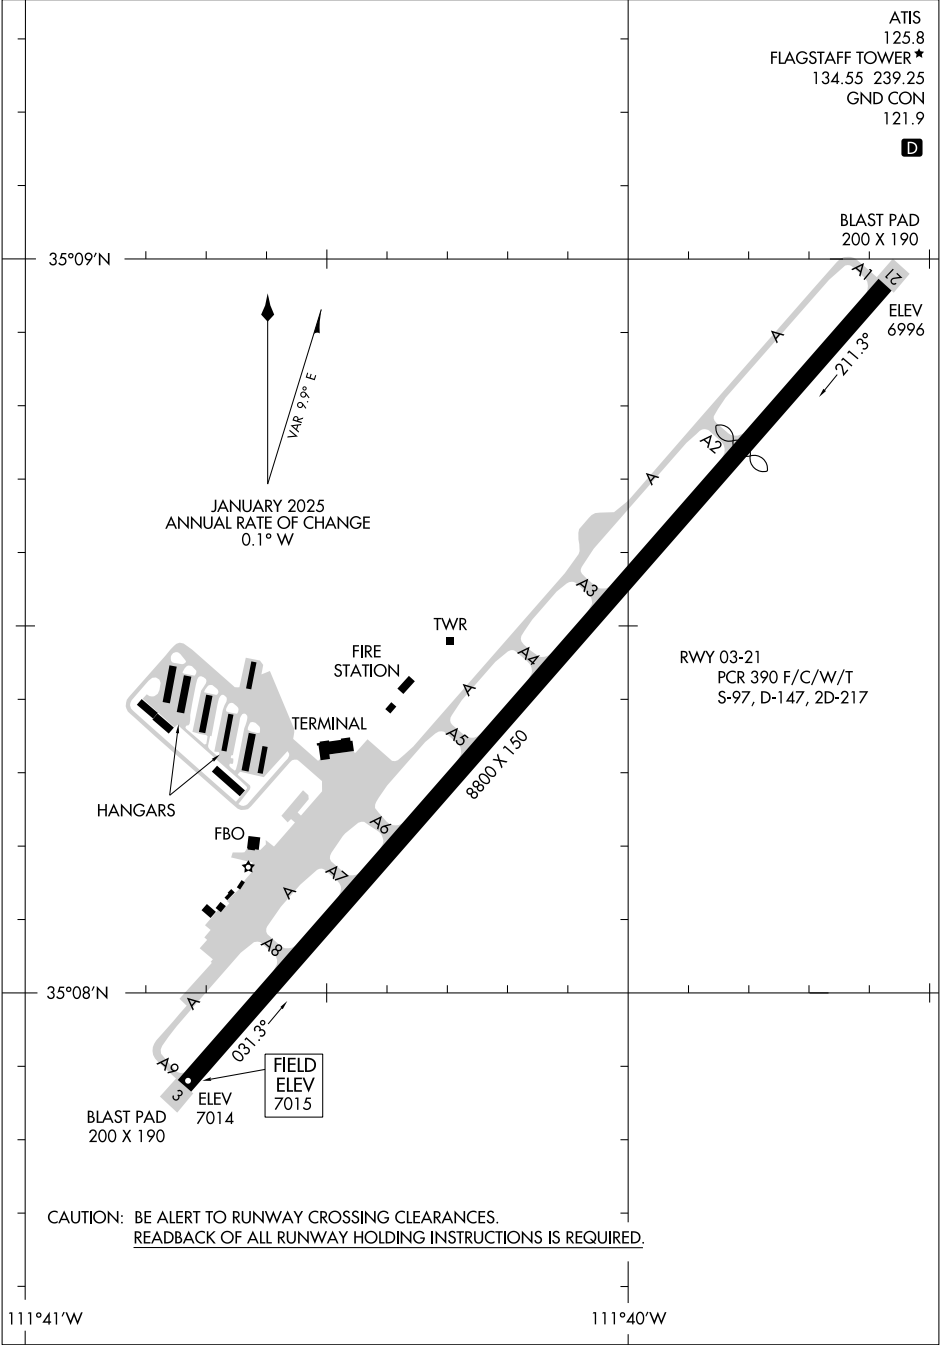

AIRPORT DIAGRAM

AL-5034 (FAA)

FLAGSTAFF PULLIAM (F'L G)
FLAGSTAFF, ARIZONA

SW-4, 16 APR 2026 to 14 MAY 2026

SW-4, 16 APR 2026 to 14 MAY 2026

AIRPORT DIAGRAM

FLAGSTAFF, ARIZONA
FLAGSTAFF PULLIAM (F'L G)