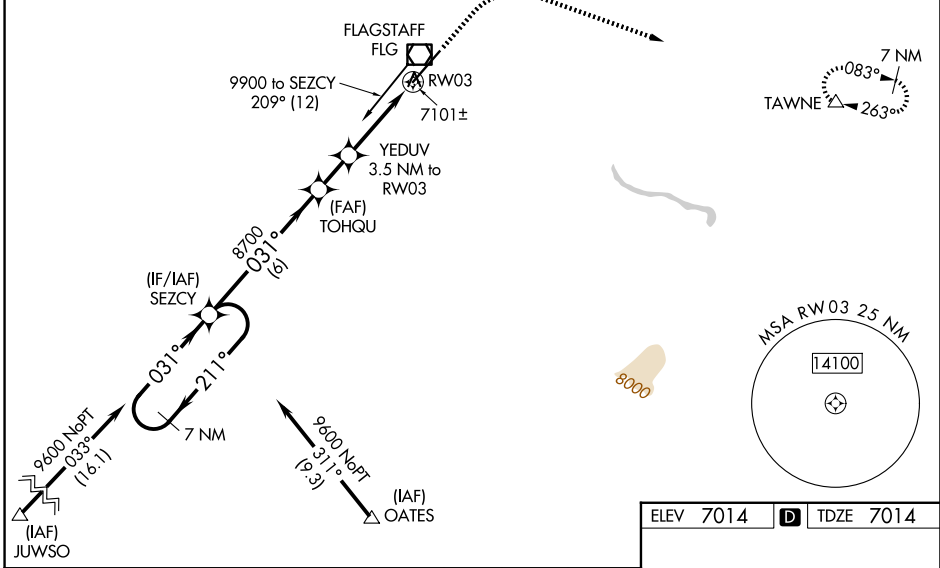

WAAS CH 45718 W03A	APP CRS 031°	Rwy Ldg TDZE Apt Elev	8800 7014 7014
--	------------------------	-----------------------------	---

RNAV (GPS) RWY 3

FLAGSTAFF PULLIAM (FLG)

⚠ For uncompensated Baro-VNAV systems, LNAV/VNAV NA below -19°C (-2°F) or above 44°C (112°F).
⚠ DME/DME RNP-0.3 NA.

MISSED APPROACH: Climb to 7500 then climbing right turn to 9500 direct TAWNE and hold.

ATIS 125.8	PHOENIX APP CON 126.375 236.775	FLAGSTAFF TOWER* 134.55 (CTAF) 239.25	GND CON 121.9	UNICOM 122.95
----------------------	---	---	-------------------------	-------------------------

Procedure NA for arrivals at FLG VOR/DME on V291 eastbound.

CATEGORY	A	B	C	D
LPV DA		7264-3/4	250 (300-3/4)	
LNAV/VNAV DA		7282-7/8	268 (300-7/8)	
LNAV MDA		7360-1	346 (400-1)	
CIRCLING	7520-1 506 (600-1)	7560-1 546 (600-1)	8100-3 1086 (1100-3)	8560-3 1546 (1600-3)

SW-4, 16 APR 2026 to 14 MAY 2026

SW-4, 16 APR 2026 to 14 MAY 2026