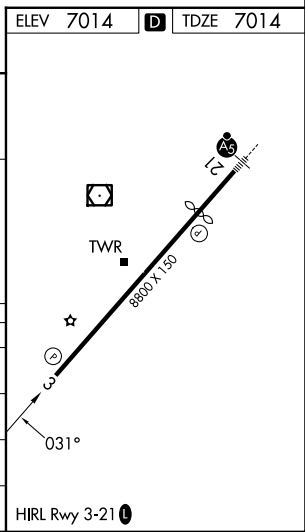

SW-4, 16 APR 2026 to 14 MAY 2026

SW-4, 16 APR 2026 to 14 MAY 2026