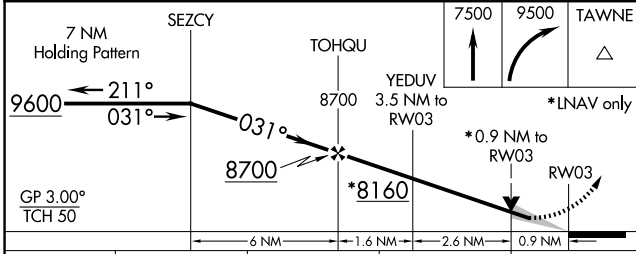

WAAS CH 45718 W03A	APP CRS 031°	Rwy Ldg TDZE Apt Elev	8800 7014 7014

RNAV (GPS) RWY 3

FLAGSTAFF PULLIAM (FLG)

⚠ For uncompensated Baro-VNAV systems, LNAV/VNAV NA below -19°C (-2°F) or above 44°C (112°F).
⚠ DME/DME RNP-0.3 NA.

MISSED APPROACH: Climb to 7500 then climbing right turn to 9500 direct TAWNE and hold.

ATIS 125.8	PHOENIX APP CON 126.375 236.775	FLAGSTAFF TOWER* 134.55 (CTAF) 239.25	GND CON 121.9	UNICOM 122.95

Procedure NA for arrivals at FLG VOR/DME on V291 eastbound.

CATEGORY	A	B	C	D
LPV DA		7264-3/4	250 (300-3/4)	
LNAV/VNAV DA		7282-7/8	268 (300-7/8)	
LNAV MDA		7360-1	346 (400-1)	
CIRCLING	7520-1 506 (600-1)	7560-1 546 (600-1)	8100-3 1086 (1100-3)	8560-3 1546 (1600-3)