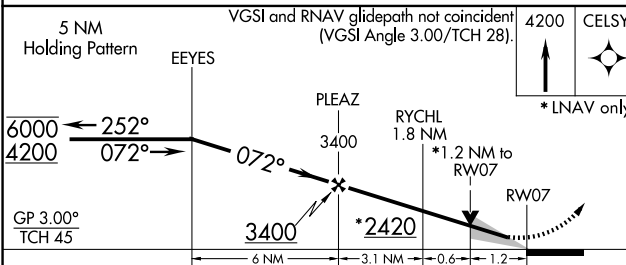

MISSED APPROACH: Climb to 4200 direct CELSY and hold.

ASOS 119.025	CLEVELAND CENTER 126.725 291.65	UNICOM 123.0 (CTAF) 0
------------------------	---	---------------------------------

NE-4, 16 APR 2026 to 14 MAY 2026

NE-4, 16 APR 2026 to 14 MAY 2026

ELEV 1817	D TDZE 1817
-----------	--------------------

CATEGORY	A	B	C	D
LPV DA		2017-3/4	200 (200-3/4)	
LNAV/VNAV DA		2160-1	343 (400-1)	
LNAV MDA	2240-1	423 (500-1)	2240-1 1/4	423 (500-1 1/4)
C CIRCLING	2320-1 503 (600-1)	2360-1 543 (600-1)	2380-1 1/2 563 (600-1 1/2)	2400-2 583 (600-2)