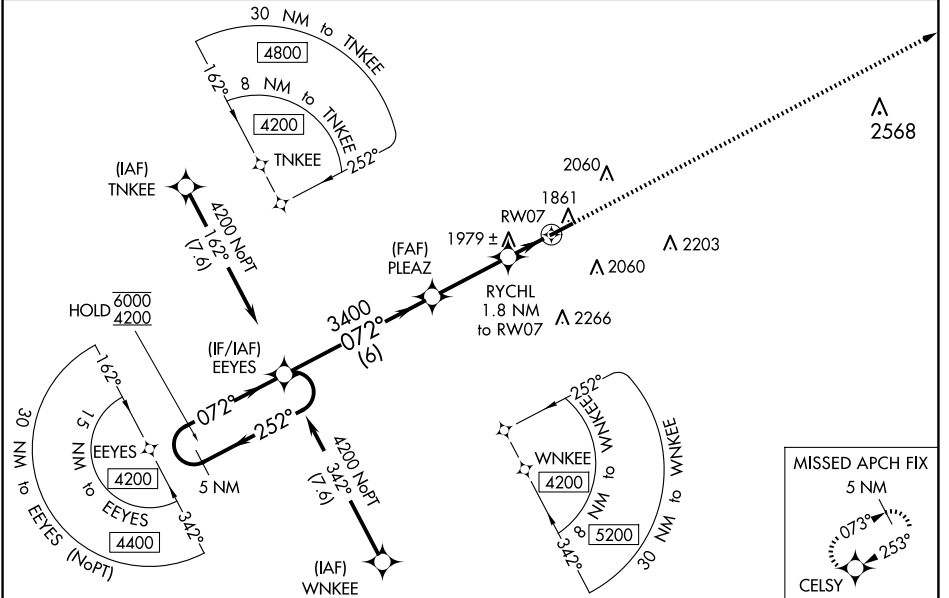

WAAS CH 82116 W07A	APP CRS 072°	Rwy Idg 5503 TDZE 1817 Apt Elev 1817
--	------------------------	--

RNAV (GPS) RWY 7

DUBOIS RGNL (DUJ)

RNP APCH.

⚠ Circling NA for Cat D south of Rwy 7-25. For uncompensated Baro-VNAV systems, LNAV/VNAV NA below -21°C or above 54°C.

MISSED APPROACH: Climb to 4200 direct CELSY and hold.

ASOS 119.025	CLEVELAND CENTER 126.725 291.65	UNICOM 123.0 (CTAF) 0
------------------------	---	---------------------------------

NE-4, 16 APR 2026 to 14 MAY 2026

NE-4, 16 APR 2026 to 14 MAY 2026

ELEV 1817	D TDZE 1817
-----------	--------------------

CATEGORY	A	B	C	D
LPV DA		2017-3/4	200 (200-3/4)	
LNAV/VNAV DA		2160-1	343 (400-1)	
LNAV MDA	2240-1	423 (500-1)	2240-1 1/4	423 (500-1 1/4)
C CIRCLING	2320-1 503 (600-1)	2360-1 543 (600-1)	2380-1 1/2 563 (600-1 1/2)	2400-2 583 (600-2)