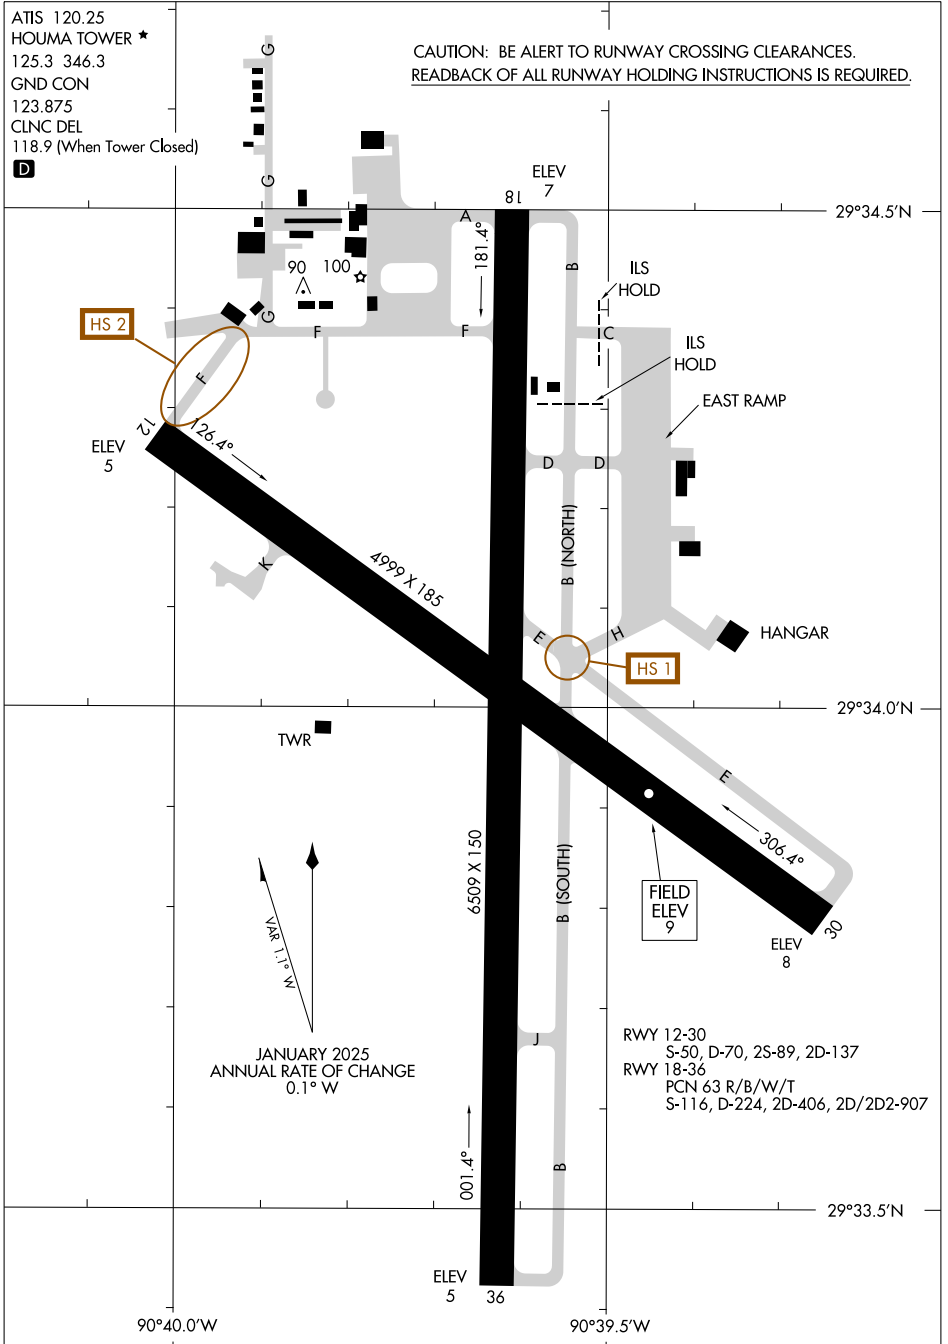

25107

AIRPORT DIAGRAM

HOUMA-TERREBONNE (HUM)
HOUMA, LOUISIANA

AL-5037 (FAA)

CAUTION: BE ALERT TO RUNWAY CROSSING CLEARANCES.
READBACK OF ALL RUNWAY HOLDING INSTRUCTIONS IS REQUIRED.

ATIS 120.25
HOUMA TOWER ★
125.3 346.3
GND CON
123.875
CLNC DEL
118.9 (When Tower Closed)

D

SC-4, 16 APR 2026 to 14 MAY 2026

SC-4, 16 APR 2026 to 14 MAY 2026

AIRPORT DIAGRAM

25107

HOUMA, LOUISIANA
HOUMA-TERREBONNE (HUM)