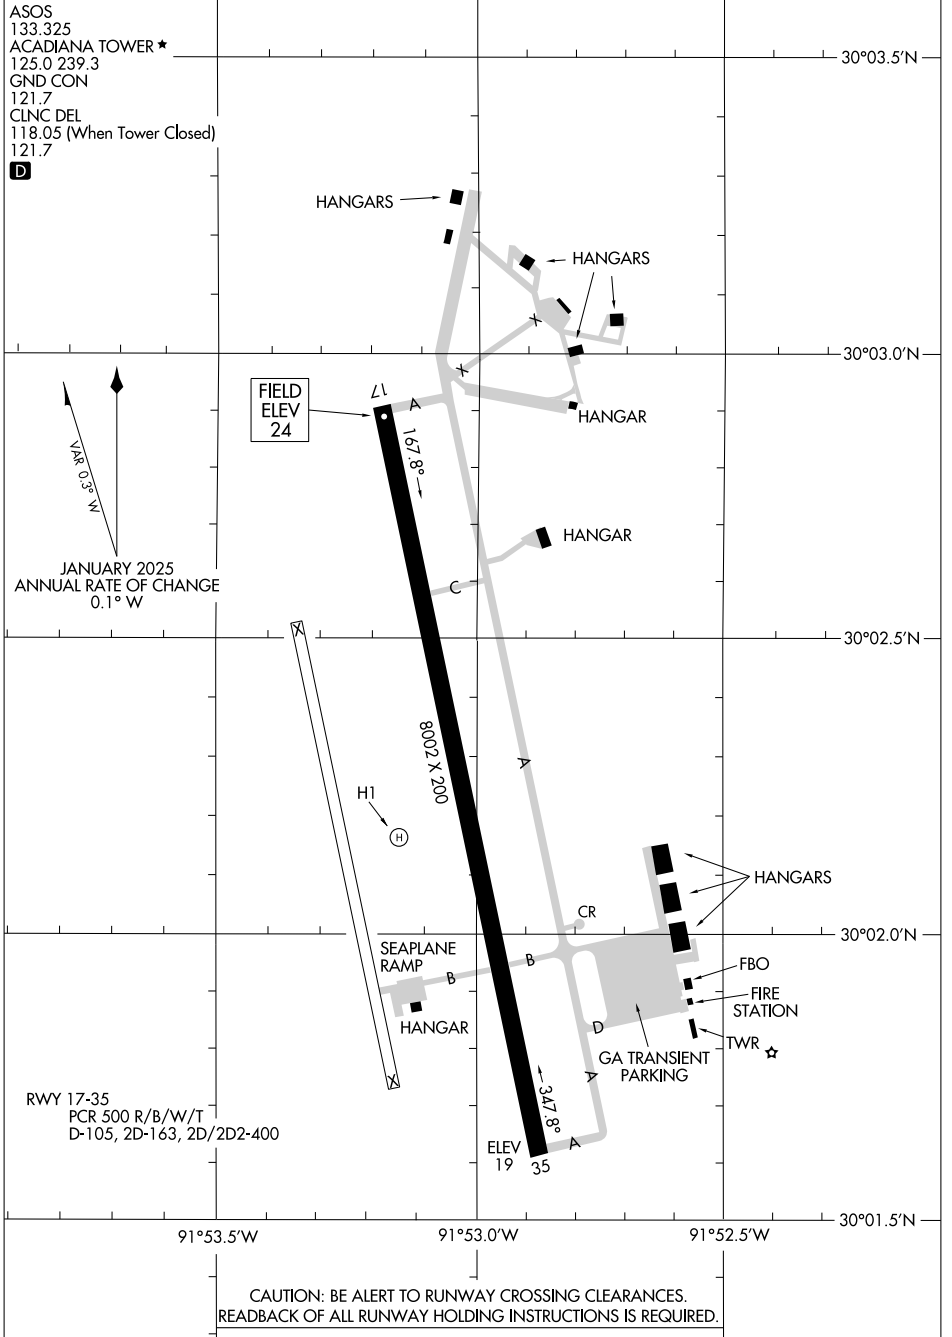

26022

# AIRPORT DIAGRAM

AL-5040 (FAA)

ACADIANA RGNL (A.R.A.)  
NEW IBERIA, LOUISIANA

SC-4, 16 APR 2026 to 14 MAY 2026

SC-4, 16 APR 2026 to 14 MAY 2026

# AIRPORT DIAGRAM

26022

NEW IBERIA, LOUISIANA  
ACADIANA RGNL (A.R.A.)