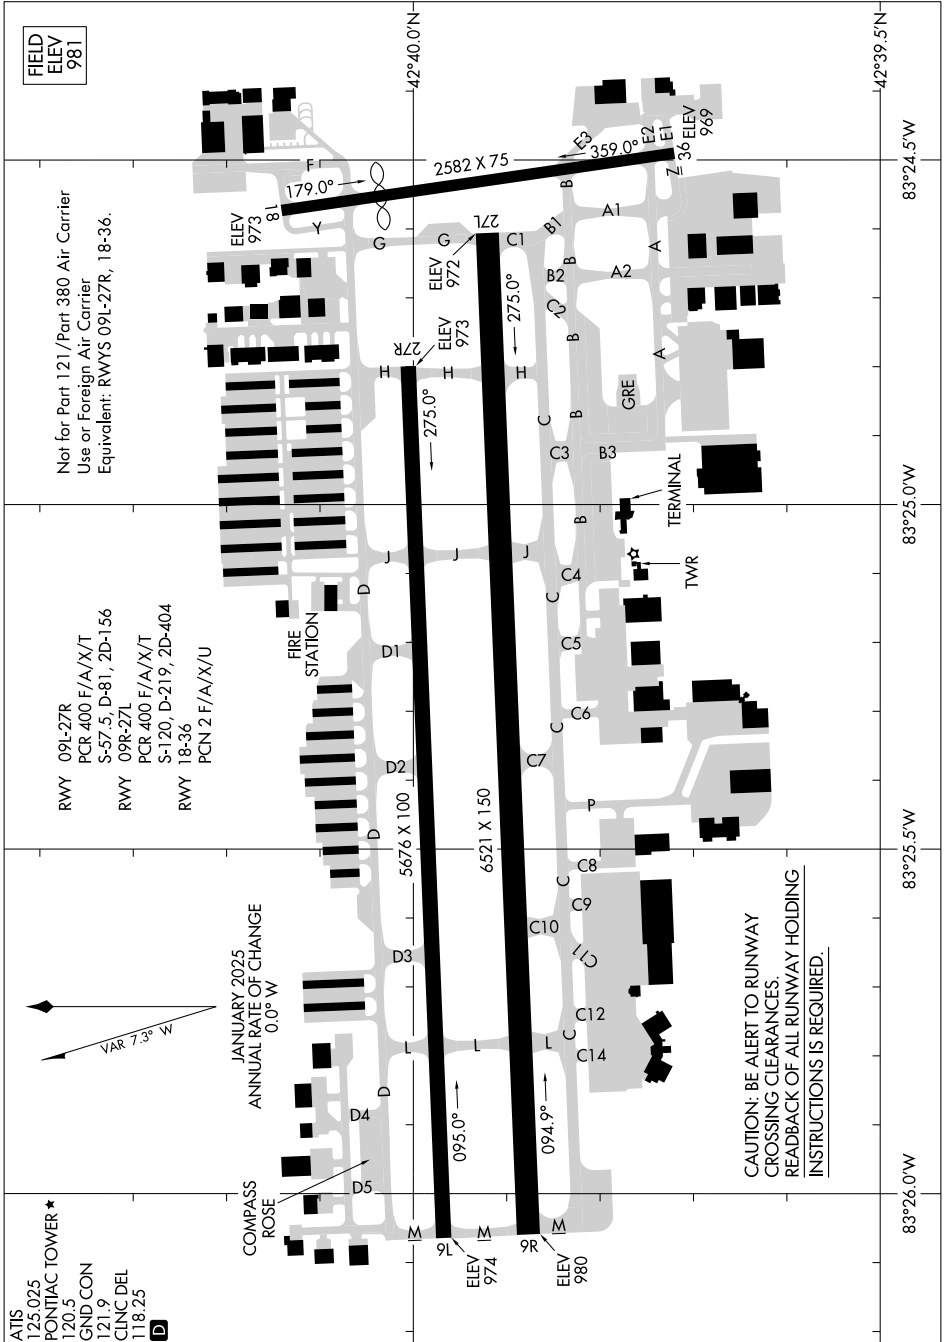

AIRPORT DIAGRAM

AL-5052 (FAA)

EC-1, 16 APR 2026 to 14 MAY 2026

EC-1, 16 APR 2026 to 14 MAY 2026

AIRPORT DIAGRAM