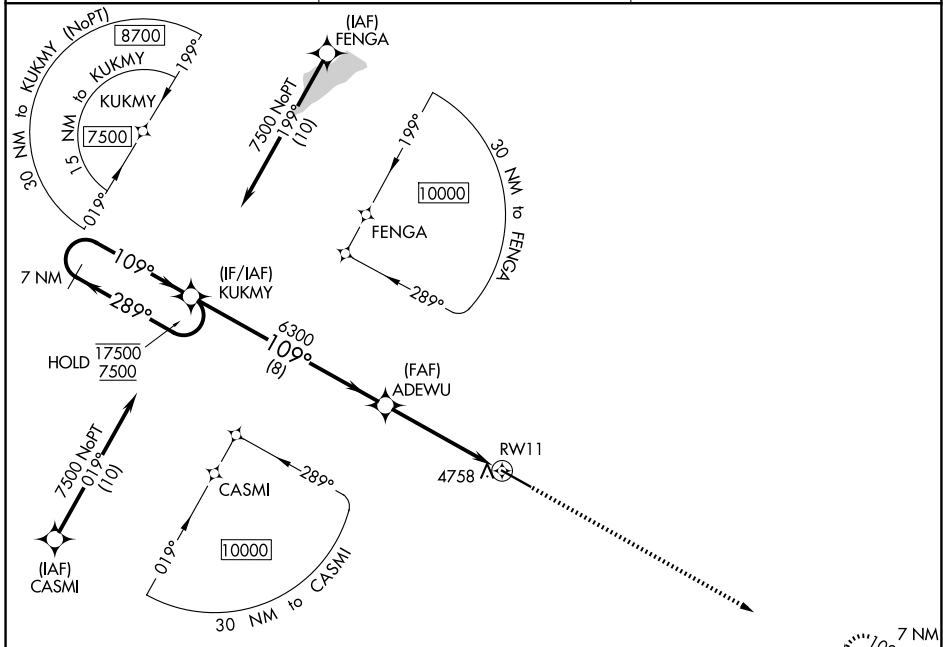

WAAS CH 82340 W11A	APP CRS 109°	Rwy Ldg TDZE 7001 4716	Apt Elev 4716
--	------------------------	--	-------------------------

RNAV (GPS) RWY 11

COLORADO PLAINS RGNL (AKO)

RNP APCH ▼ Rwy 11 helicopter visibility reduction below 3/4 SM NA. ▲ For uncompensated Baro-VNAV systems, LNAV/VNAV NA below -22°C or above 54°C.	MISSED APPROACH: Climb to 7500 direct JUBOS and hold.
---	---

ASOS 135.475	DENVER CENTER 133.95 317.55	UNICOM 122.8 (CTAF) 0
------------------------	---------------------------------------	---------------------------------

SW-1, 16 APR 2026 to 14 MAY 2026

SW-1, 16 APR 2026 to 14 MAY 2026

ELEV 4716	TDZE 4716
-----------	-----------

CATEGORY	A	B	C	D
LPV DA		4966-1	250 (300-1)	
LNAV/VNAV DA		4966-1	250 (300-1)	
LNAV MDA		5020-1	304 (400-1)	
CIRCLING	5140-1	5260-1	5420-2	5420-2 1/4
	424 (500-1)	544 (600-1)	704 (800-2)	704 (800-2 1/4)

MIRL Rwy 11-29 0
REIL Rwy 11 and 29 0