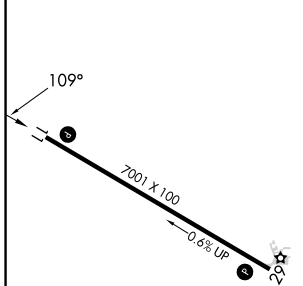

CATEGORY	A	B	C	D
LPV DA		4966-1	250 (300-1)	
LNAV/VNAV DA		4966-1	250 (300-1)	
LNAV MDA		5020-1	304 (400-1)	
CIRCLING	5140-1	5260-1	5420-2	5420-2 1/4
	424 (500-1)	544 (600-1)	704 (800-2)	704 (800-2 1/4)

MIRL Rwy 11-29 0
REIL Rwy 11 and 29 0