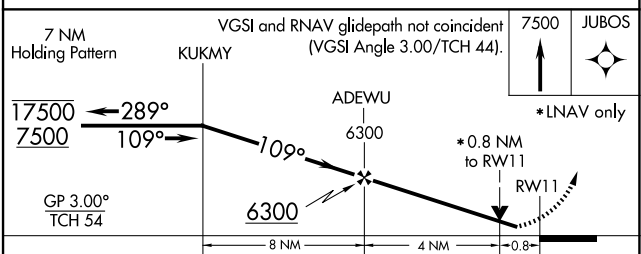

CATEGORY	A	B	C	D
LPV DA		4966-1	250 (300-1)	
LNAV/VNAV DA		4966-1	250 (300-1)	
LNAV MDA		5020-1	304 (400-1)	
CIRCLING	5140-1	5260-1	5420-2	5420-2 1/4
	424 (500-1)	544 (600-1)	704 (800-2)	704 (800-2 1/4)

MIRL Rwy 11-29 0
REIL Rwy 11 and 29 0