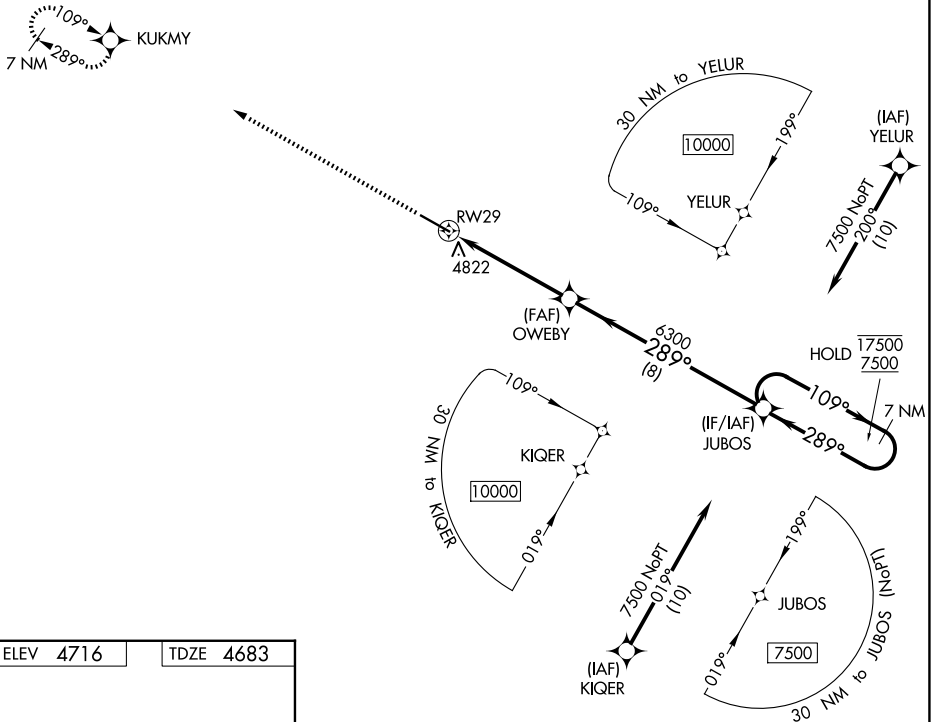

WAAS CH 45640 W29A	APP CRS 289°	Rwy Ldg TDZE Apt Elev	7001 4683 4716
--	------------------------	-----------------------------	---

RNAV (GPS) RWY 29

COLORADO PLAINS RGNL (AKO)

RNP APCH.

▼ For uncompensated Baro-VNAV systems, LNAV/VNAV
▲ NA below -22°C or above 54°C.

MISSED APPROACH: Climb to 7500 to KUKMY and hold.

ASOS 135.475	DENVER CENTER 133.95 317.55	UNICOM 122.8 (CTAF)
------------------------	---------------------------------------	-------------------------------

SW-1, 16 APR 2026 to 14 MAY 2026

SW-1, 16 APR 2026 to 14 MAY 2026

ELEV 4716	TDZE 4683
------------------	------------------

CATEGORY	A	B	C	D
LPV DA		4933-1	250 (300-1)	
LNAV/VNAV DA		4987-1	304 (300-1)	
LNAV MDA	5080-1 397 (400-1)		5080-1½ 397 (400-1½)	
CIRCLING	5140-1	5260-1	5420-2	5420-2¼
	424 (500-1)	544 (600-1)	704 (800-2)	704 (800-2¼)

MIRL Rwy 11-29
REIL Rwy 11 and 29