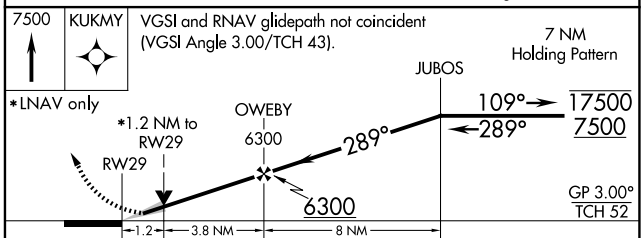

MISSED APPROACH: Climb to 7500 to KUKMY and hold.

ASOS 135.475	DENVER CENTER 133.95 317.55	UNICOM 122.8 (CTAF)
------------------------	---------------------------------------	-------------------------------

SW-1, 16 APR 2026 to 14 MAY 2026

SW-1, 16 APR 2026 to 14 MAY 2026

ELEV 4716	TDZE 4683
------------------	------------------

CATEGORY	A	B	C	D
LPV DA		4933-1	250 (300-1)	
LNAV/VNAV DA		4987-1	304 (300-1)	
LNAV MDA	5080-1 397 (400-1)		5080-1½ 397 (400-1½)	
CIRCLING	5140-1	5260-1	5420-2	5420-2¼
	424 (500-1)	544 (600-1)	704 (800-2)	704 (800-2¼)