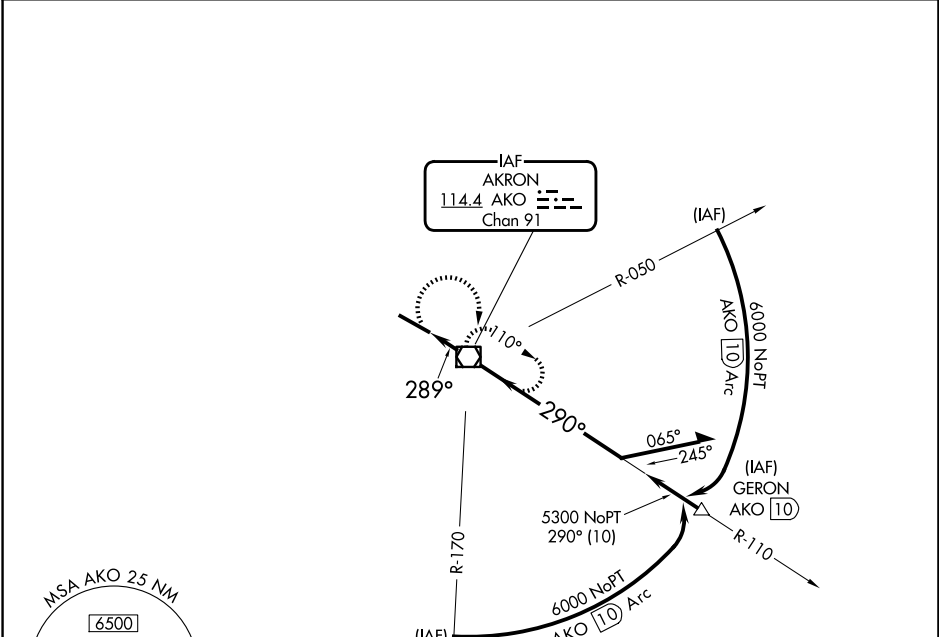

VOR/DME AKO 114.4 Chan 91	APP CRS 289°	Rwy Ldg TDZE 7001 4683 Apt Elev 4716
---	------------------------	--

VOR RWY 29

COLORADO PLAINS RGNL (AKO)

⚠ Circling NA for Cats C and D southwest of Rwy 11-29. MISSED APPROACH: Climbing right turn to 6100 direct AKO VOR/DME and hold.

ASOS 135.475	DENVER CENTER 133.95 317.55	UNICOM 122.8 (CTAF) Ⓛ
------------------------	---------------------------------------	--

ELEV 4716	TDZE 4683
-----------	-----------

6100 AKO VGSIs and descent angles not coincident (VGSIs Angle 3.00/TCH 43).

CATEGORY	A	B	C	D
S-29	5120-1	437 (500-1)	5120-1¼	437 (500-1¼)
CIRCLING	5140-1 424 (500-1)	5260-1 544 (600-1)	5300-1½ 584 (600-1½)	5300-2 584 (600-2)

MIRL Rwy 11-29 **Ⓛ**
REIL Rws 11 and 29 **Ⓛ**

FAF to MAP 1.7 NM

Knots	60	90	120	150	180
Min:Sec	1:42	1:08	0:51	0:41	0:34

SW-1, 16 APR 2026 to 14 MAY 2026

SW-1, 16 APR 2026 to 14 MAY 2026