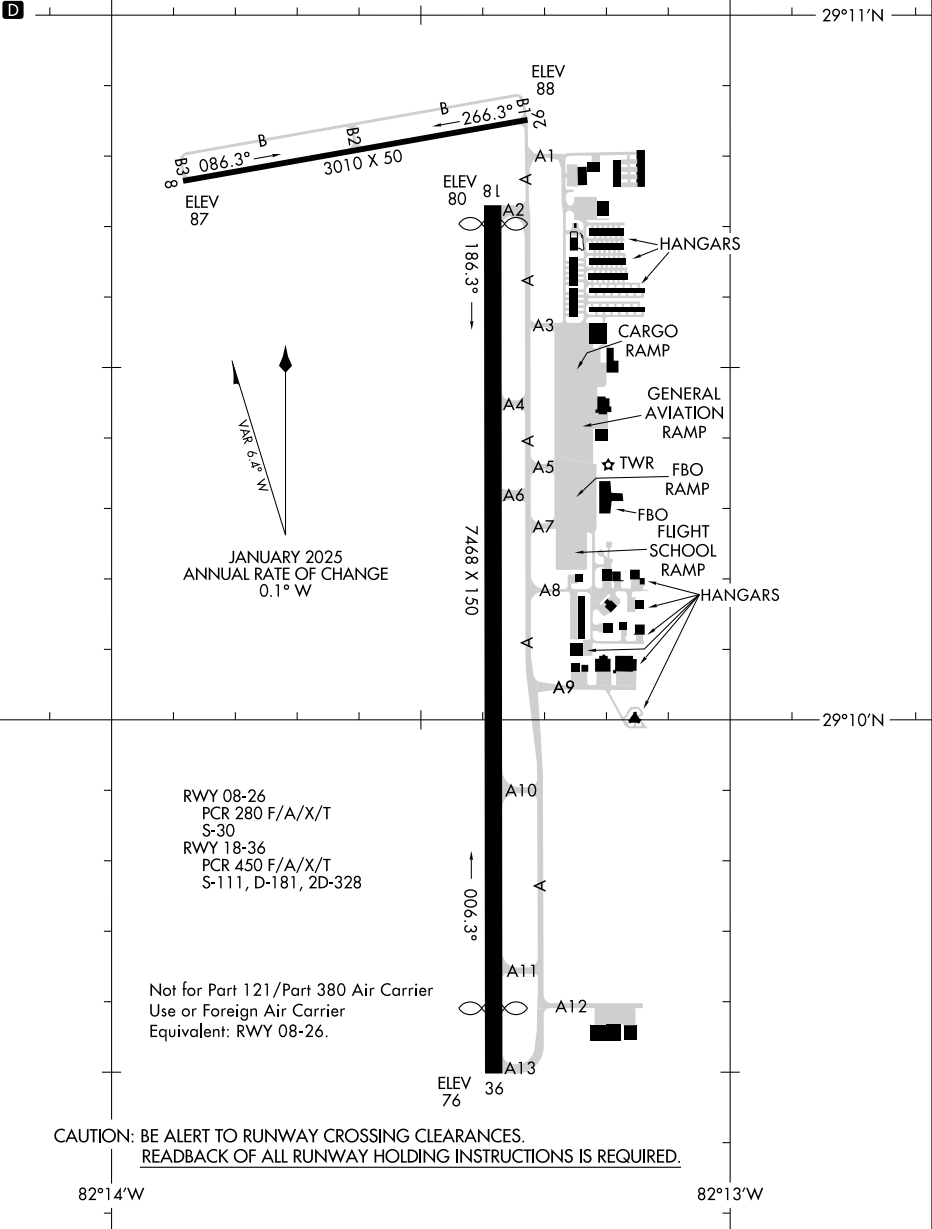

26078

AIRPORT DIAGRAM

AL-5055 (FAA)

OCALA INTL-JIM TAYLOR FLD (OCF)

OCALA, FLORIDA

ATIS
 128.125
 OCALA TOWER ★
 119.25
 GND CON
 121.4

FIELD
 ELEV
 90

SE-3, 16 APR 2026 to 14 MAY 2026

SE-3, 16 APR 2026 to 14 MAY 2026

AIRPORT DIAGRAM

26078

OCALA, FLORIDA

OCALA INTL-JIM TAYLOR FLD (OCF)