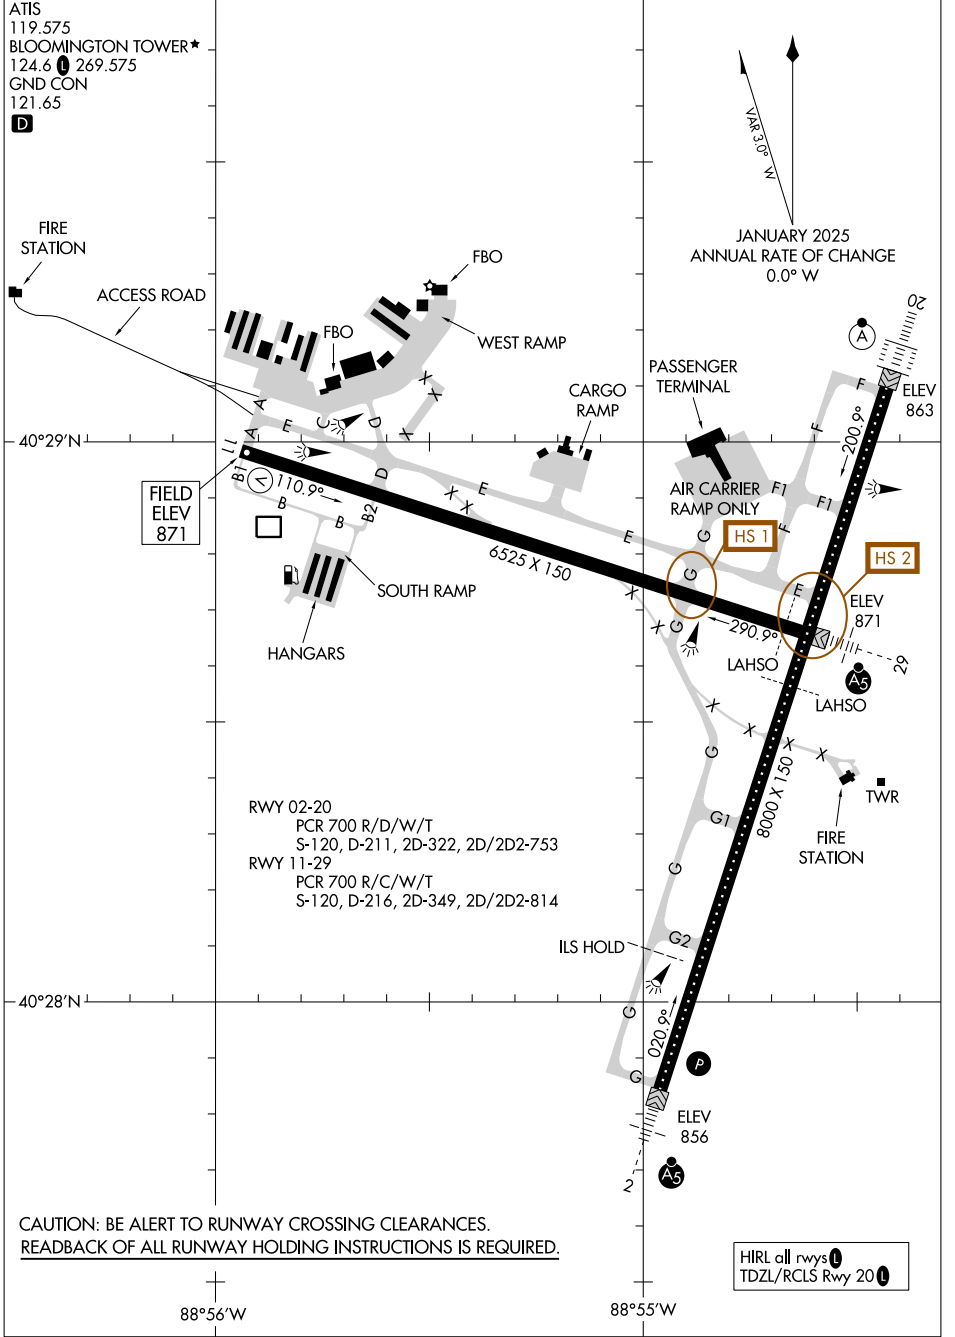

26078 **AIRPORT DIAGRAM** CENTRAL IL RGNL/BLOOMINGTON-NORMAL (B.M.I)  
AL-5058 (FAA) BLOOMINGTON/NORMAL, ILLINOIS

EC-3, 16 APR 2026 to 14 MAY 2026

EC-3, 16 APR 2026 to 14 MAY 2026

**AIRPORT DIAGRAM** BLOOMINGTON/NORMAL, ILLINOIS  
26078 CENTRAL IL RGNL/BLOOMINGTON-NORMAL (B.M.I)