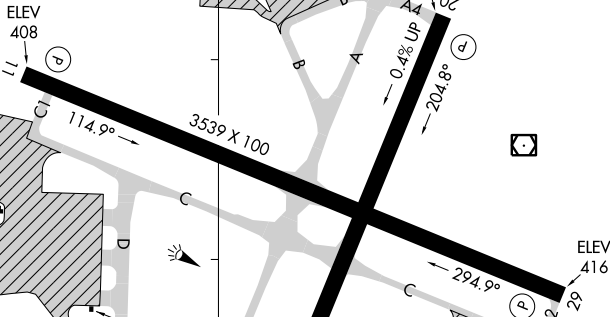

# AIRPORT DIAGRAM

JACKSON RGNL (MKL)  
JACKSON, TENNESSEE

AL-5062 (FAA)

ASOS  
119.325  
JACKSON TOWER ★  
127.15 (CTAF) 249.95  
GND CON 120.9

88°55.0'W

88°54.5'W

35°36.5'N

35°36.0'N

RWY 02-20  
PCR 1230 F/C/X/T  
S-55, D-80, 2D-125

RWY 11-29  
PCR 13 F/D/X/T  
S-27

HIRL Rwy 2-20

MIRL Rwy 11-29

35°35.5'N

CAUTION: BE ALERT TO RUNWAY CROSSING CLEARANCES.  
READBACK OF ALL RUNWAY HOLDING INSTRUCTIONS IS REQUIRED.

# AIRPORT DIAGRAM

25219

JACKSON, TENNESSEE  
JACKSON RGNL (MKL)