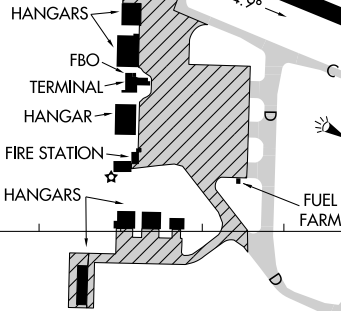

# AIRPORT DIAGRAM

JACKSON RGNL (MKL)  
JACKSON, TENNESSEE

AL-5062 (FAA)

ASOS  
119.325  
JACKSON TOWER ★  
127.15 (CTAF) 249.95  
GND CON 120.9

88°55.0'W

88°54.5'W

35°36.5'N

35°36.0'N

RWY 02-20  
PCR 1230 F/C/X/T  
S-55, D-80, 2D-125

RWY 11-29  
PCR 13 F/D/X/T  
S-27

HIRL Rwy 2-20

MIRL Rwy 11-29

35°35.5'N

CAUTION: BE ALERT TO RUNWAY CROSSING CLEARANCES.  
READBACK OF ALL RUNWAY HOLDING INSTRUCTIONS IS REQUIRED.