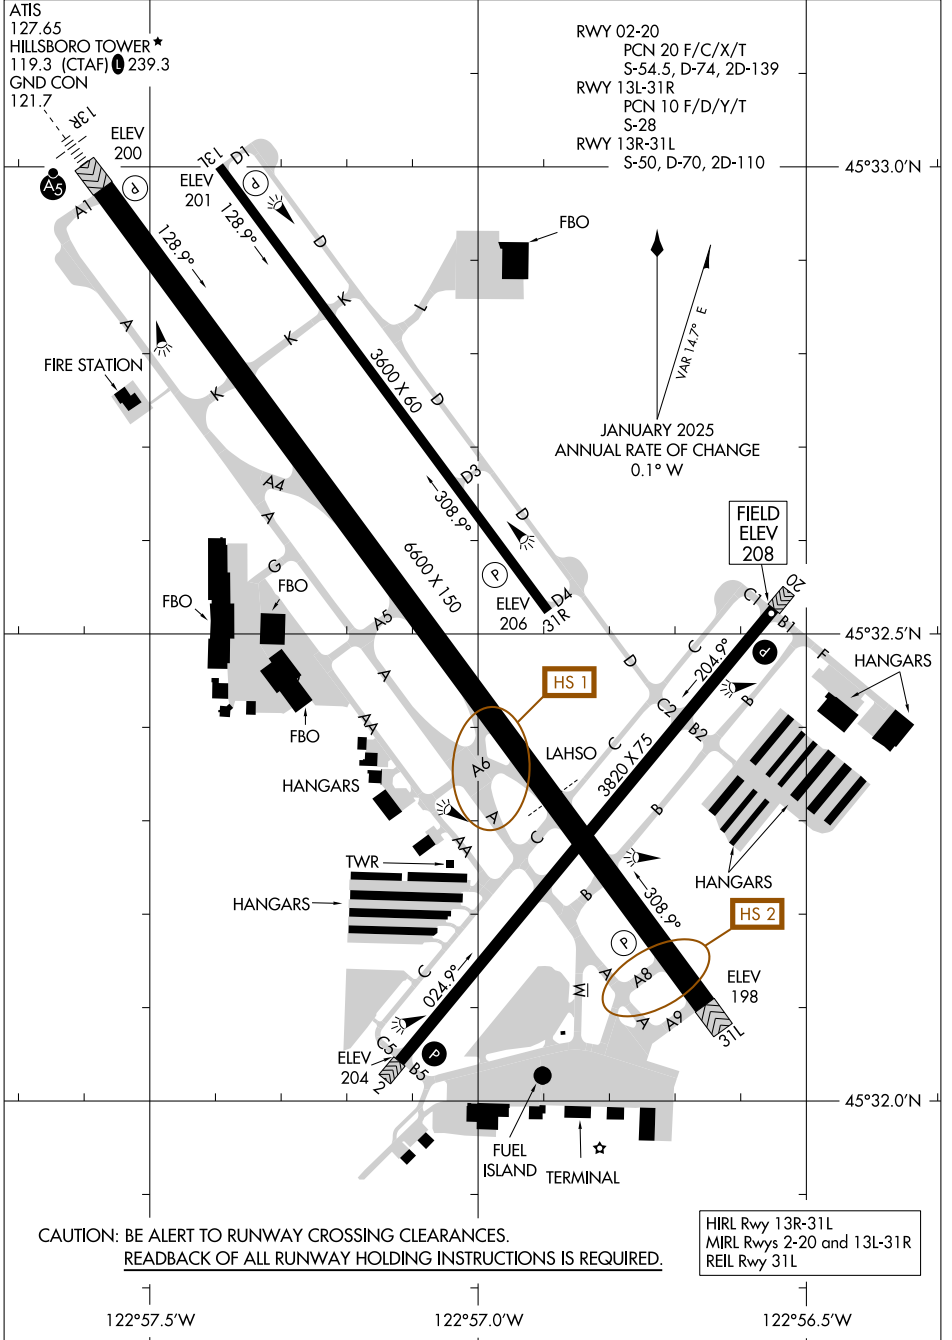

25331

AIRPORT DIAGRAM

AL-5063 (FAA)

PORTLAND-HILLSBORO (HIO)
PORTLAND, OREGON

NW-1, 16 APR 2026 to 14 MAY 2026

NW-1, 16 APR 2026 to 14 MAY 2026

AIRPORT DIAGRAM

25331

PORTLAND, OREGON
PORTLAND-HILLSBORO (HIO)