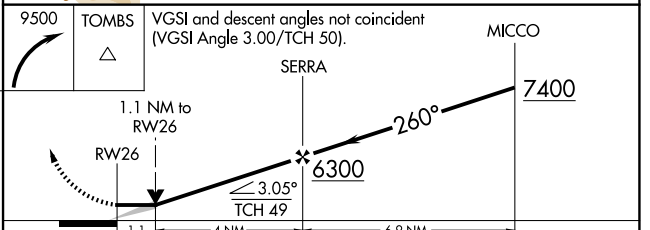

CATEGORY	A	B	C	D
LNAV MDA	5040-1	411 (400-1)	5040-1¼	411 (400-1¼)
CIRCLING	5160-1 441 (500-1)	5180-1 461 (500-1)	5180-1½ 461 (500-1½)	5280-2 561 (600-2)

HIRL Rwy 8-26
MIRL Rwy 3-21 and 12-30

SW-4, 16 APR 2026 to 14 MAY 2026

SW-4, 16 APR 2026 to 14 MAY 2026