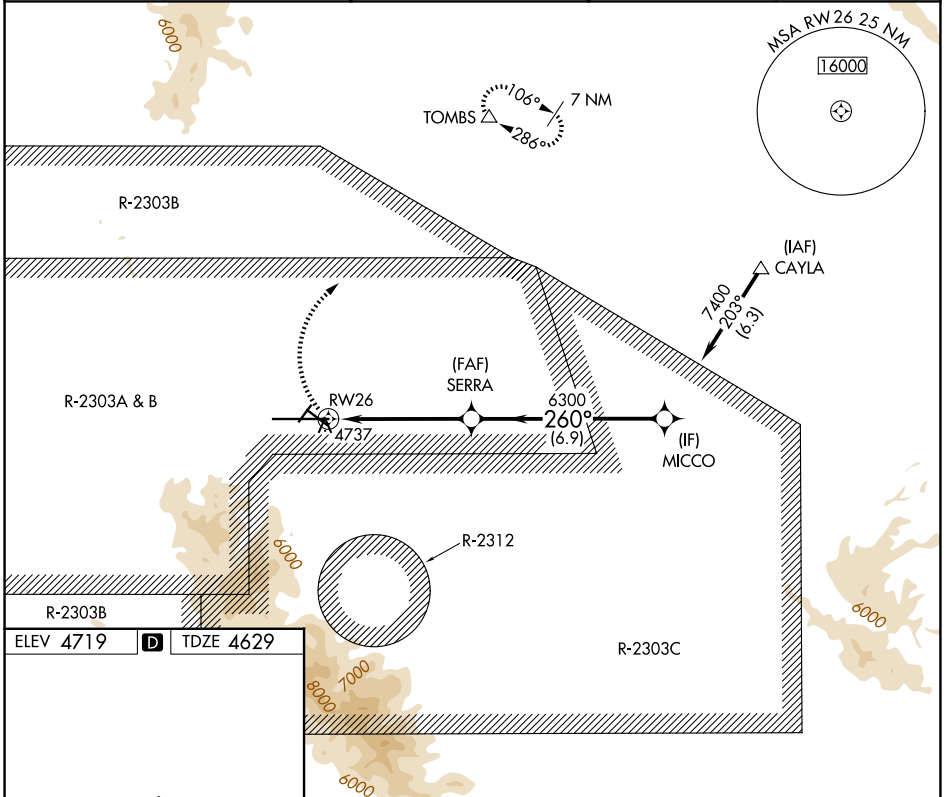

APP CRS 260°	Rwy Ldg TDZE Apt Elev	12001 4629 4719
------------------------	-----------------------------	--

RNAV (GPS) RWY 26

SIERRA VISTA MUNI-LIBBY AAF (FHU)

RNP APCH - GPS.
 Circling NA south of runways 8 and 30.

MISSED APPROACH: Climbing right turn to 9500 direct TOMBS and hold, continue climb-in-hold to 9500.

ATIS 134.75 263.025	LIBBY AAF GCA* 127.05 254.25	LIBBY TOWER* 124.95 (CTAF) 284.75	GND CON 121.7 268.7	UNICOM 122.95
-------------------------------	--	---	-------------------------------	-------------------------

HIRL Rwy 8-26
 MIRL Rwy 3-21 and 12-30

SW-4, 16 APR 2026 to 14 MAY 2026

SW-4, 16 APR 2026 to 14 MAY 2026