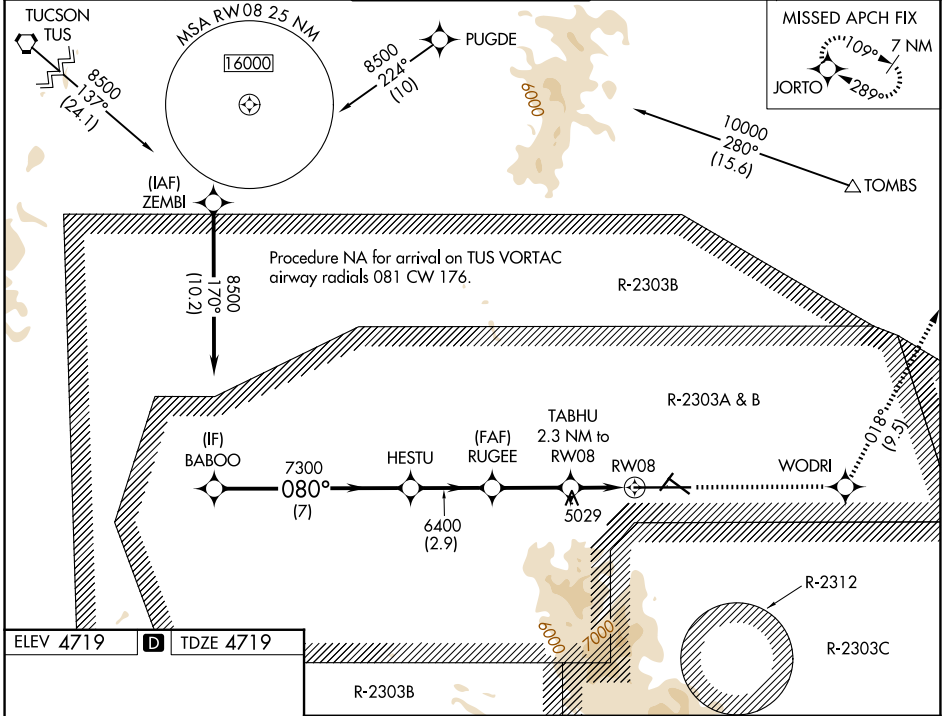

WAAS CH <b>82123</b> <b>W08A</b>	APP CRS <b>080°</b>	Rwy Ldg TDZE Apt Elev	<b>12001</b> <b>4719</b> <b>4719</b>
--	------------------------	-----------------------------	--

# RNAV (GPS) RWY 8

SIERRA VISTA MUNI-LIBBY AAF (FHU)

RNP APCH.		MISSED APPROACH: Climb to 9500 direct WODRI and on track 018° to JORTO and hold, continue climb-in-hold to 9500.	
<p><b>⚠</b> Circling NA south of Rwy 8-30. For uncompensated Baro-VNAV systems, LNAV/VNAV NA below -24°C or above 47°C.</p>			

ELEV 4719	<b>D</b>	TDZE 4719
-----------	----------	-----------

CATEGORY	A	B	C	D
LPV DA		4919- <sup>3</sup> / <sub>4</sub>	200 (200- <sup>3</sup> / <sub>4</sub> )	
LNAV/VNAV DA		5059-1 <sup>1</sup> / <sub>8</sub>	340 (400-1 <sup>1</sup> / <sub>8</sub> )	
LNAV MDA	5280-1	561 (600-1)	5280-1 <sup>5</sup> / <sub>8</sub>	561 (600-1 <sup>5</sup> / <sub>8</sub> )
CIRCLING	5280-1	561 (600-1)	5280-1 <sup>5</sup> / <sub>8</sub>	5280-2 561 (600-2)

SW-4, 16 APR 2026 to 14 MAY 2026

SW-4, 16 APR 2026 to 14 MAY 2026