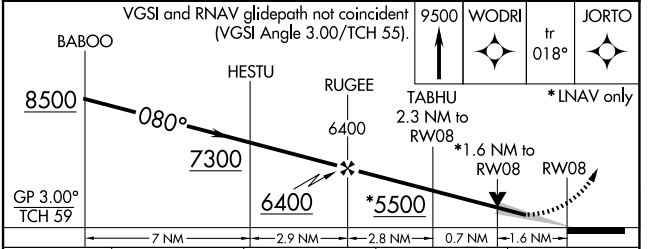

CATEGORY	A	B	C	D
LPV DA		4919-³/₄	200 (200-³/₄)	
LNAV/VNAV DA		5059-1¹/₈	340 (400-1¹/₈)	
LNAV MDA	5280-1	561 (600-1)	5280-1⁵/₈	561 (600-1⁵/₈)
CIRCLING	5280-1	561 (600-1)	5280-1⁵/₈	5280-2 561 (600-2)

SW-4, 16 APR 2026 to 14 MAY 2026

SW-4, 16 APR 2026 to 14 MAY 2026