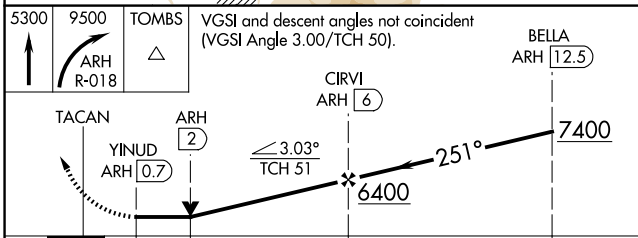

TACAN ARH Chan 53 (111.6)	APP CRS 251°	Rwy Ldg 12001 TDZE 4629 Apt Elev 4719
---	------------------------	--

TACAN RWY 26

SIERRA VISTA MUNI-LIBBY AAF (FHU)

Circling NA south of Rws 8 and 30.		MISSED APPROACH: Climb to 5300 then climbing right turn to 9500 on ARH R-018 to TOMBS INT/DUG 36 DME and hold.		
ATIS 134.75 263.025	LIBBY AAF GCA★ 127.05 254.25	LIBBY TOWER★ 124.95 (CTAF) 284.75	GND CON 121.7 268.7	UNICOM 122.95

CATEGORY	A	B	C	D	E
S-26	5100-1	471 (400-1)	5100-1¼ 471 (400-1¼)	5100-1½ 471 (400-1½)	5100-1¾ 471 (400-1¾)
CIRCLING	5160-1 441 (500-1)	5180-1 461 (500-1)	5180-1½ 461 (500-1½)	5280-2	561 (600-2)

ELEV 4719	TDZE 4629
HIRL Rwy 8-26 MIRL Rws 3-21 and 12-30	