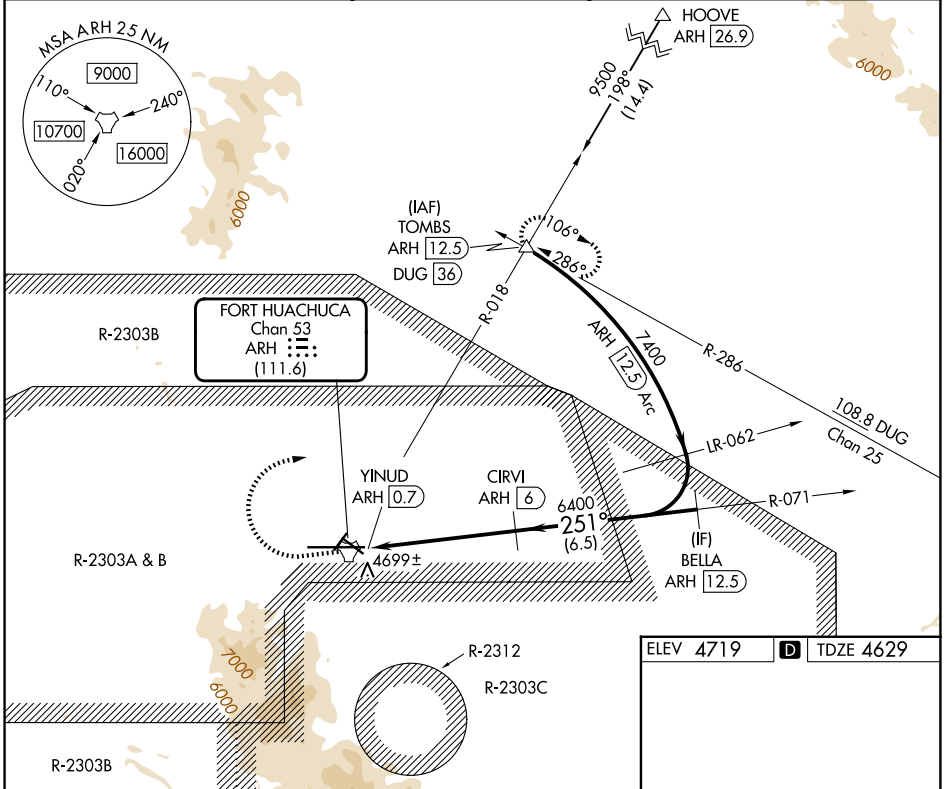

TACAN ARH Chan 53 (111.6)	APP CRS 251°	Rwy Ldg 12001 TDZE 4629 Apt Elev 4719
---	------------------------	--

TACAN RWY 26

SIERRA VISTA MUNI-LIBBY AAF (FHU)

Circling NA south of Rws 8 and 30.		MISSED APPROACH: Climb to 5300 then climbing right turn to 9500 on ARH R-018 to TOMBS INT/DUG 36 DME and hold.		
ATIS 134.75 263.025	LIBBY AAF GCA★ 127.05 254.25	LIBBY TOWER★ 124.95 (CTAF) 284.75	GND CON 121.7 268.7	UNICOM 122.95

CATEGORY	A	B	C	D	E
S-26	5100-1	471 (400-1)	5100-1¼ 471 (400-1¼)	5100-1½ 471 (400-1½)	5100-1¾ 471 (400-1¾)
CIRCLING	5160-1 441 (500-1)	5180-1 461 (500-1)	5180-1½ 461 (500-1½)	5280-2	561 (600-2)

ELEV 4719	TDZE 4629
HIRL Rwy 8-26 MIRL Rws 3-21 and 12-30	

SW-4, 16 APR 2026 to 14 MAY 2026

SW-4, 16 APR 2026 to 14 MAY 2026