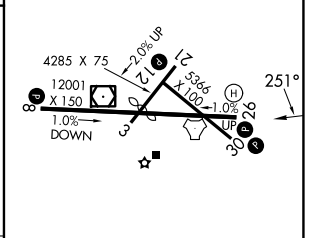

TACAN ARH Chan 53 (111.6)	APP CRS 251°	Rwy Ldg 12001 TDZE 4629 Apt Elev 4719
---	------------------------	--

TACAN RWY 26

SIERRA VISTA MUNI-LIBBY AAF (FHU)

Circling NA south of Rws 8 and 30.		MISSED APPROACH: Climb to 5300 then climbing right turn to 9500 on ARH R-018 to TOMBS INT/DUG 36 DME and hold.		
ATIS 134.75 263.025	LIBBY AAF GCA★ 127.05 254.25	LIBBY TOWER★ 124.95 (CTAF) 284.75	GND CON 121.7 268.7	UNICOM 122.95

CATEGORY	A	B	C	D	E
S-26	5100-1	471 (400-1)	5100-1¼ 471 (400-1¼)	5100-1½ 471 (400-1½)	5100-1¾ 471 (400-1¾)
CIRCLING	5160-1 441 (500-1)	5180-1 461 (500-1)	5180-1½ 461 (500-1½)	5280-2	561 (600-2)

ELEV 4719	TDZE 4629
HIRL Rwy 8-26 MIRL Rws 3-21 and 12-30	