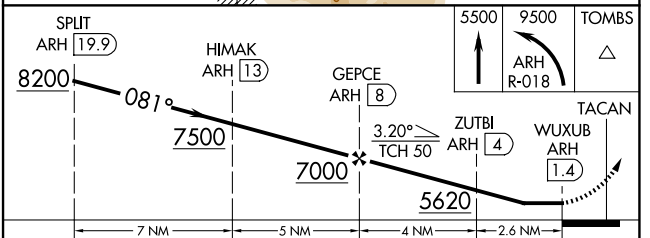

TACAN ARH Chan 53 (111.6)	APP CRS 081°	Rwy Ldg TDZE Apt Elev 12001 4719 4719
--	------------------------	---

TACAN RWY 8

SIERRA VISTA MUNI-LIBBY AAF (FHU)

⚠ Circling NA south of Rws 8 and 30.
⚠ MISSED APPROACH: Climb to 5500 then climbing left turn to 9500 on ARH R-018 to TOMBS INT/DUG 36 DME and hold.

CATEGORY	A	B	C	D	E
S-8	5260-1 541 (600-1)	5260-1½ 541 (600-1½)	5260-1¾ 541 (600-1¾)	5260-2 541 (600-2)	5260-2 541 (600-2)
CIRCLING	5260-1 541 (600-1)	5260-1½ 541 (600-1½)	5280-2 561 (600-2)		

SW-4, 16 APR 2026 to 14 MAY 2026