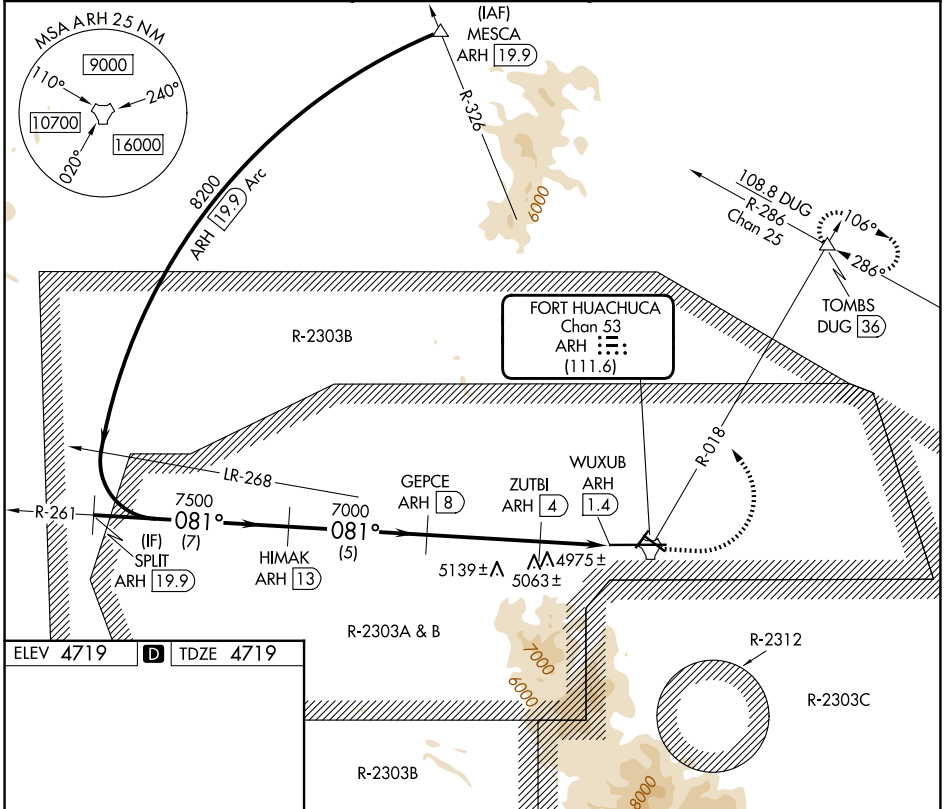

TACAN ARH Chan 53 (111.6)	APP CRS 081°	Rwy Ldg TDZE Apt Elev 12001 4719 4719
--	------------------------	---

TACAN RWY 8

SIERRA VISTA MUNI-LIBBY AAF (FHU)

⚠ Circling NA south of Rws 8 and 30.
⚠ MISSED APPROACH: Climb to 5500 then climbing left turn to 9500 on ARH R-018 to TOMBS INT/DUG 36 DME and hold.

CATEGORY	A	B	C	D	E
S-8	5260-1 541 (600-1)	5260-1½ 541 (600-1½)	5260-1¾ 541 (600-1¾)	5260-2 541 (600-2)	5260-2 541 (600-2)
CIRCLING	5260-1 541 (600-1)	5260-1½ 541 (600-1½)	5280-2 561 (600-2)		

SW-4, 16 APR 2026 to 14 MAY 2026

SW-4, 16 APR 2026 to 14 MAY 2026