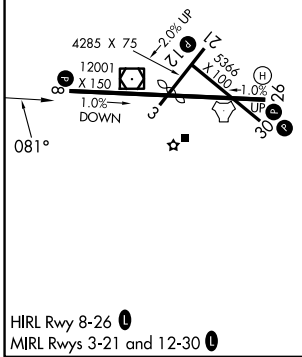

TACAN ARH Chan 53 (111.6)	APP CRS 081°	Rwy Ldg TDZE Apt Elev 12001 4719 4719
--	------------------------	---

TACAN RWY 8

SIERRA VISTA MUNI-LIBBY AAF (FHU)

⚠ Circling NA south of Rws 8 and 30.
⚠ MISSED APPROACH: Climb to 5500 then climbing left turn to 9500 on ARH R-018 to TOMBS INT/DUG 36 DME and hold.

CATEGORY	A	B	C	D	E
S-8	5260-1 541 (600-1)	5260-1½ 541 (600-1½)	5260-1¾ 541 (600-1¾)	5260-2 541 (600-2)	5260-2 541 (600-2)
CIRCLING	5260-1 541 (600-1)	5260-1½ 541 (600-1½)	5280-2 561 (600-2)		

SW-4, 16 APR 2026 to 14 MAY 2026