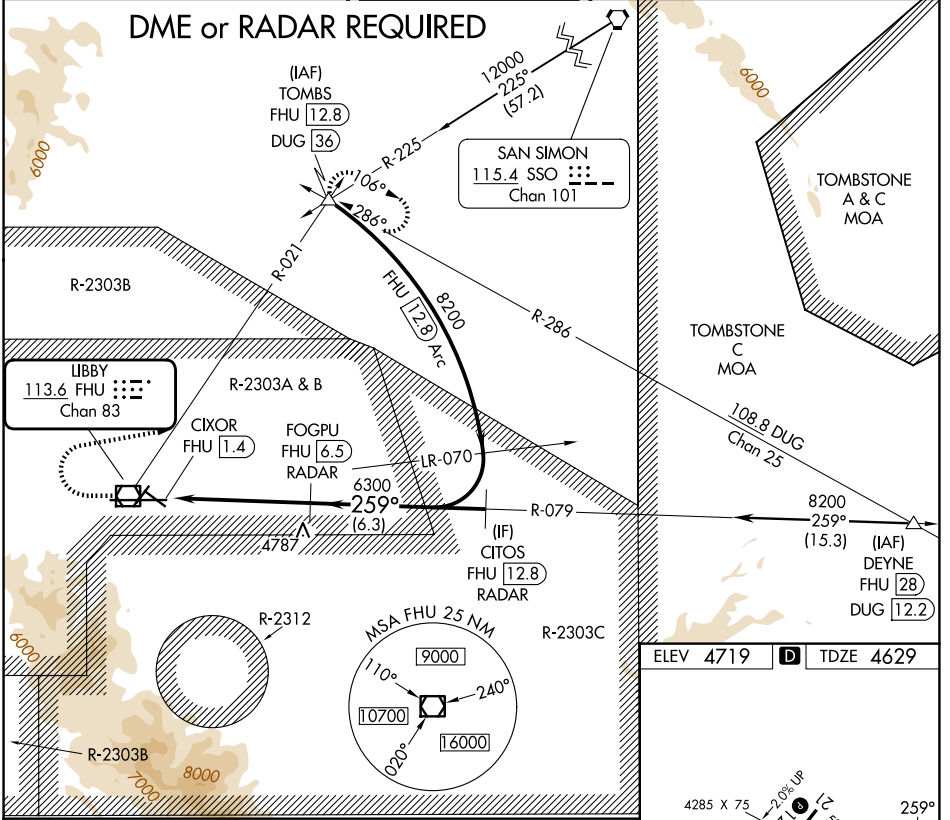

VOR/DME FHU 113.6 Chan 83	APP CRS 259°	Rwy Ldg 12001 TDZE 4629 Apt Elev 4719
---	------------------------	--

VOR RWY 26

SIERRA VISTA MUNI-LIBBY AAF (FHU)

⚠ Circling NA south of Rws 8 and 30. DME or RADAR required.

MISSED APPROACH: Climb to 5300 then climbing right turn to 9500 on heading 067° and FHU R-021 to TOMBS INT/ DUG 36 DME and hold, continue climb-in-hold to 9500.

ATIS 134.75 263.025	LIBBY AAF GCA* 127.05 254.25	LIBBY TOWER* 124.95 (CTAF) 284.75	GND CON 121.7 268.7	UNICOM 122.95
-------------------------------	--	---	-------------------------------	-------------------------

CATEGORY	A	B	C	D
S-26	5140-1	511 (500-1)	5140-1½	511 (500-1½)
CIRCLING	5160-1 441 (500-1)	5180-1 461 (500-1)	5180-1⅝ 461 (500-1⅝)	5280-2 561 (600-2)

HIRL Rwy 8-26
MIRL Rws 3-21 and 12-30

FAF to MAP 5.1 NM

Knots	60	90	120	150	180
Min:Sec	5:06	3:24	2:33	2:02	1:42

SW-4, 16 APR 2026 to 14 MAY 2026

SW-4, 16 APR 2026 to 14 MAY 2026