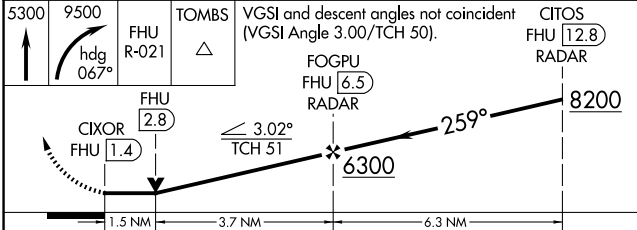

VOR/DME FHU 113.6 Chan 83	APP CRS 259°	Rwy Ldg 12001 TDZE 4629 Apt Elev 4719
---	------------------------	--

VOR RWY 26

SIERRA VISTA MUNI-LIBBY AAF (FHU)

⚠ Circling NA south of Rws 8 and 30. DME or RADAR required.

MISSED APPROACH: Climb to 5300 then climbing right turn to 9500 on heading 067° and FHU R-021 to TOMBS INT/ DUG 36 DME and hold, continue climb-in-hold to 9500.

ATIS 134.75 263.025	LIBBY AAF GCA* 127.05 254.25	LIBBY TOWER* 124.95 (CTAF) 284.75	GND CON 121.7 268.7	UNICOM 122.95
-------------------------------	--	---	-------------------------------	-------------------------

Knots	60	90	120	150	180
Min:Sec	5:06	3:24	2:33	2:02	1:42

SW-4, 16 APR 2026 to 14 MAY 2026

SW-4, 16 APR 2026 to 14 MAY 2026