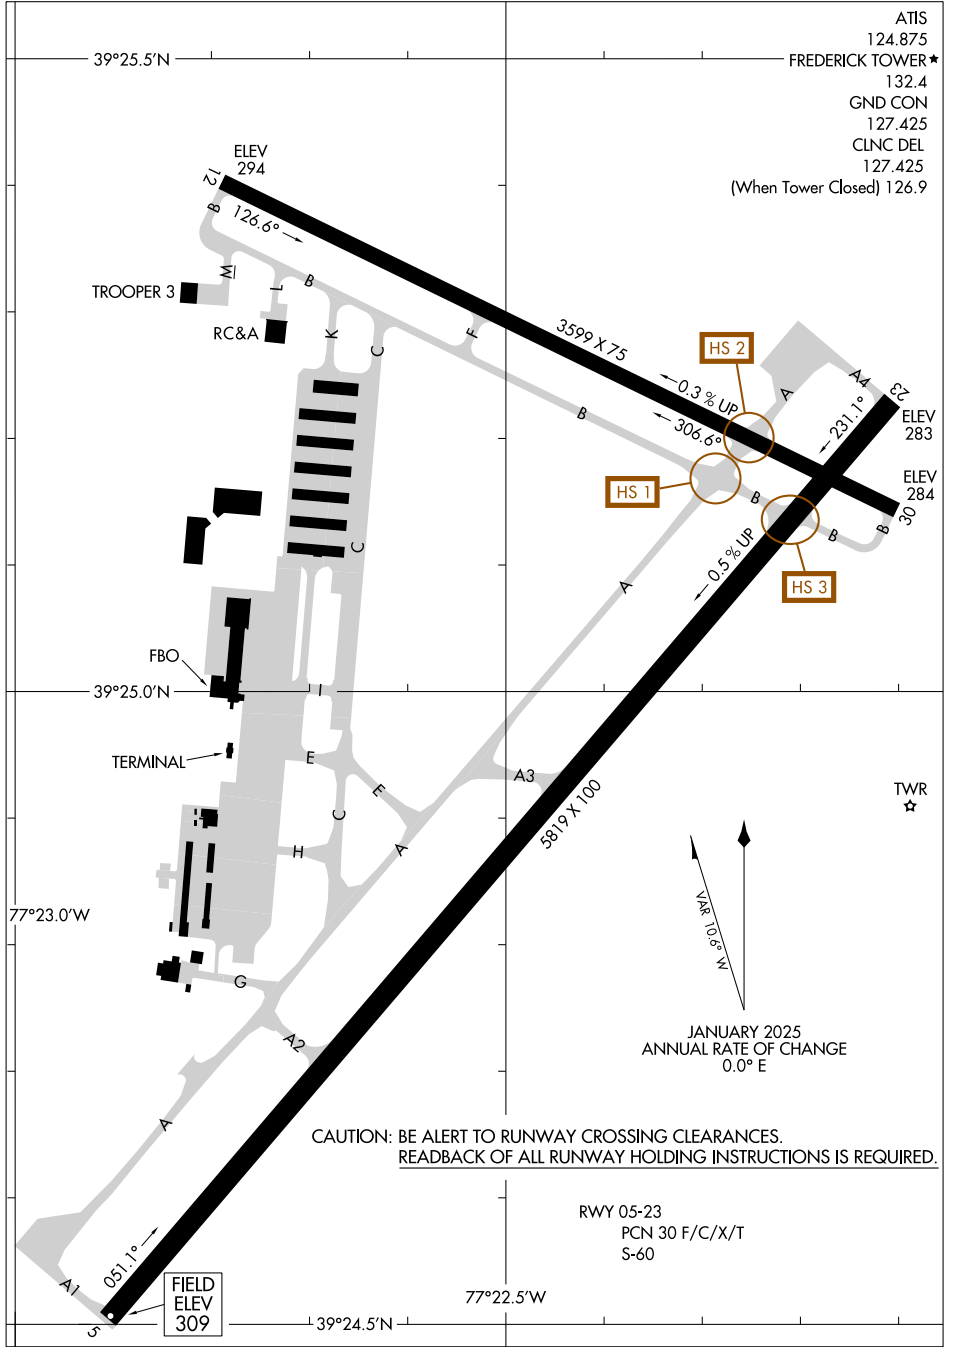

25163

# AIRPORT DIAGRAM

AL-5089 (FAA)

FREDERICK MUNI (F'DK)  
FREDERICK, MARYLAND

NE-3, 16 APR 2026 to 14 MAY 2026

NE-3, 16 APR 2026 to 14 MAY 2026

ATIS 124.875  
 FREDERICK TOWER★ 132.4  
 GND CON 127.425  
 CLNC DEL 127.425  
 (When Tower Closed) 126.9

CAUTION: BE ALERT TO RUNWAY CROSSING CLEARANCES.  
 READBACK OF ALL RUNWAY HOLDING INSTRUCTIONS IS REQUIRED.

RWY 05-23  
 PCN 30 F/C/X/T  
 S-60