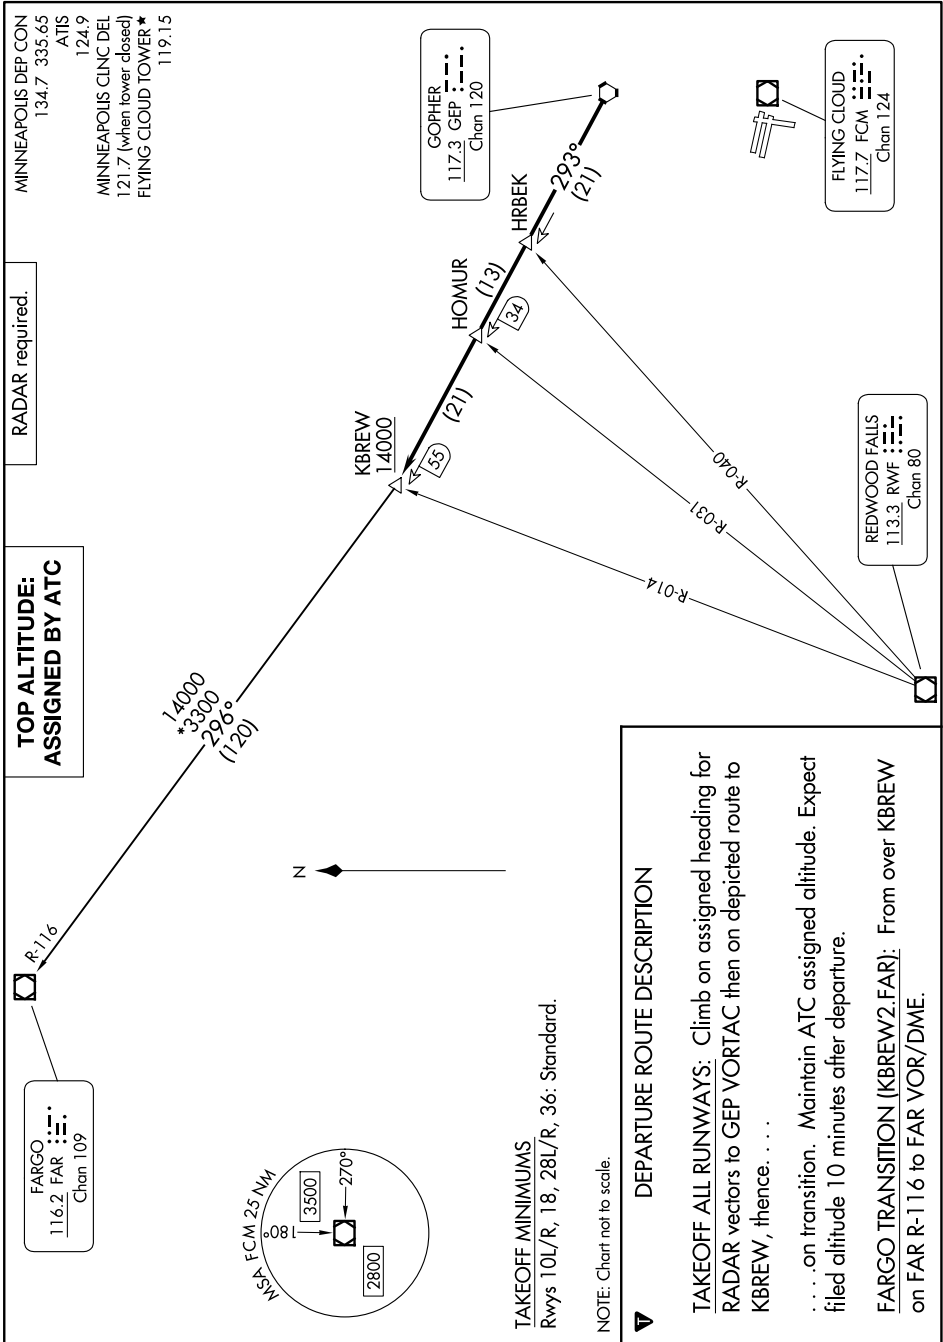

KBREW TWO DEPARTURE
(KBREW2.KBREW) 24137

AL-5094 (FAA)

FLYING CLOUD (FCM)
MINNEAPOLIS, MINNESOTA

NC-1, 16 APR 2026 to 14 MAY 2026

KBREW TWO DEPARTURE
(KBREW2.KBREW) 16MAY24

MINNEAPOLIS, MINNESOTA
FLYING CLOUD (FCM)

NC-1, 16 APR 2026 to 14 MAY 2026