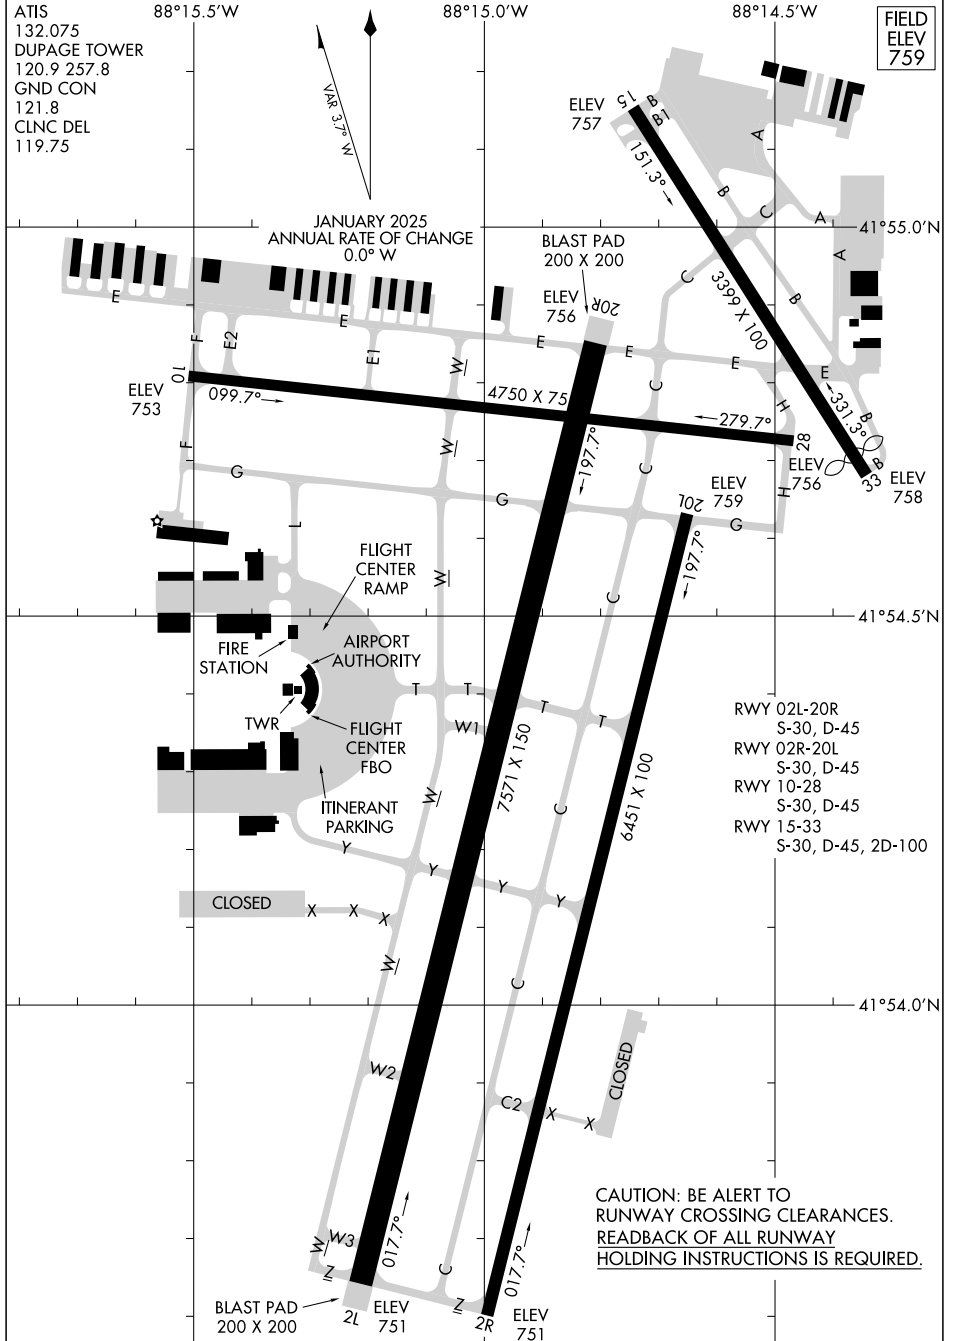

25331

AIRPORT DIAGRAM

DUPAGE (DPA)

AL-5104 (FAA)

CHICAGO/WEST CHICAGO, ILLINOIS

EC-3, 16 APR 2026 to 14 MAY 2026

EC-3, 16 APR 2026 to 14 MAY 2026

AIRPORT DIAGRAM

25331

CHICAGO/WEST CHICAGO, ILLINOIS

DUPAGE (DPA)