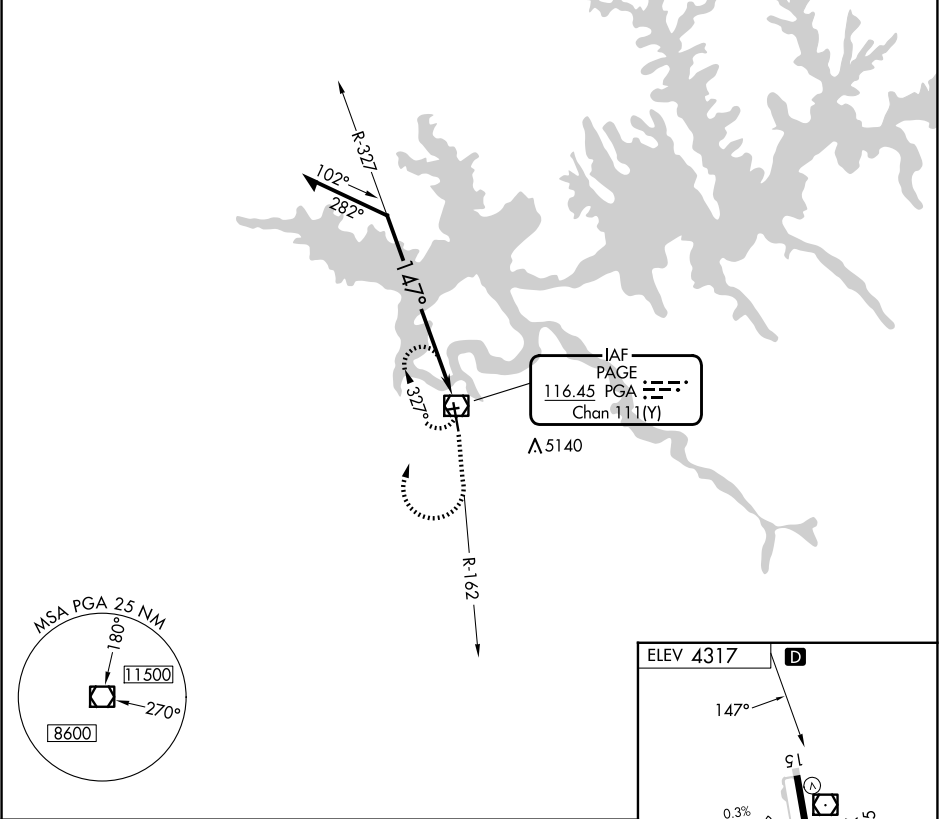

VOR/DME PGA 116.45 Chan 111(Y)	APP CRS 147°	Rwy Ldg TDZE Apt Elev N/A N/A 4317
---	------------------------	---

VOR-B
PAGE MUNI (PGA)

NA Circling NA to Rwy 7-25.	MISSED APPROACH: Climb on the PGA R-162 to 6000, then climbing right turn to 7000 direct PGA VOR/DME and hold.
------------------------------------	--

ASOS 120.625	DENVER CENTER 127.55 256.875	UNICOM 122.8 (CTAF)
------------------------	--	-------------------------------

CATEGORY	A	B	C	D
CIRCLING	5200-1¼	883 (900-1¼)	5200-2¾ 883 (900-2¾)	5360-3 1043 (1100-3)

SW-4, 16 APR 2026 to 14 MAY 2026

SW-4, 16 APR 2026 to 14 MAY 2026