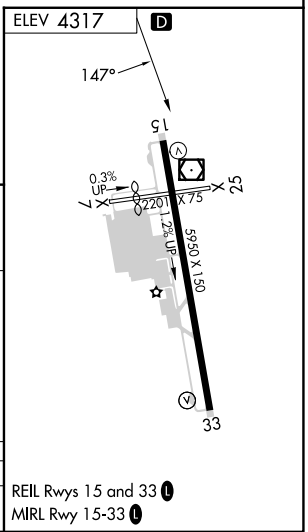

VOR/DME PGA 116.45 Chan 111(Y)	APP CRS 147°	Rwy Ldg TDZE Apt Elev N/A N/A 4317
---	------------------------	---

VOR-B
PAGE MUNI (PGA)

NA Circling NA to Rwy 7-25.	MISSED APPROACH: Climb on the PGA R-162 to 6000, then climbing right turn to 7000 direct PGA VOR/DME and hold.
------------------------------------	--

ASOS 120.625	DENVER CENTER 127.55 256.875	UNICOM 122.8 (CTAF)
------------------------	--	-------------------------------

CATEGORY	A	B	C	D
CIRCLING	5200-1¼	883 (900-1¼)	5200-2¾ 883 (900-2¾)	5360-3 1043 (1100-3)