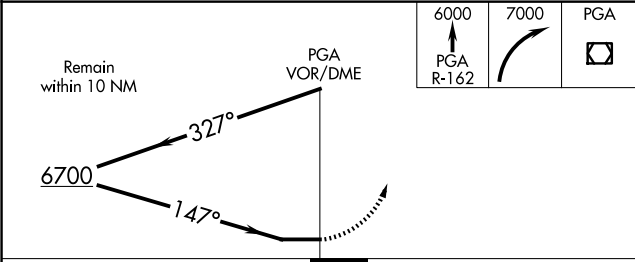

VOR/DME PGA 116.45 Chan 111(Y)	APP CRS 147°	Rwy Ldg TDZE Apt Elev N/A N/A 4317
---	------------------------	---

VOR-B
PAGE MUNI (PGA)

NA Circling NA to Rwy 7-25.	MISSED APPROACH: Climb on the PGA R-162 to 6000, then climbing right turn to 7000 direct PGA VOR/DME and hold.
------------------------------------	--

ASOS 120.625	DENVER CENTER 127.55 256.875	UNICOM 122.8 (CTAF)
------------------------	--	-------------------------------

CATEGORY	A	B	C	D
CIRCLING	5200-1¼	883 (900-1¼)	5200-2¾ 883 (900-2¾)	5360-3 1043 (1100-3)