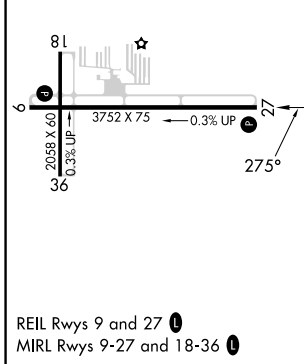

APP CRS 275°	Rwy Idg 3752
	TDZE 602
	Apt Elev 604

RNAV (GPS) RWY 27

GRAND HAVEN MEML AIRPARK (3GM)

RNP APCH. ▼ ▲ NA	Use Muskegon altimeter setting. Rwy 27 helicopter visibility reduction below 3/4 SM NA. Circling Rwy 18, 36 NA at night.	MISSED APPROACH: Climb to 3000 direct WASOG and hold.

MKG ASOS 124.3	GREAT LAKES APP CON* 133.825 290.35	UNICOM 122.7 (CTAF) 0

CATEGORY	A	B	C	D
LNAV MDA	1000-1 398 (400-1)			NA
CIRCLING	1240-1	636 (700-1)	1320-2 716 (800-2)	NA

EC-1, 16 APR 2026 to 14 MAY 2026

EC-1, 16 APR 2026 to 14 MAY 2026