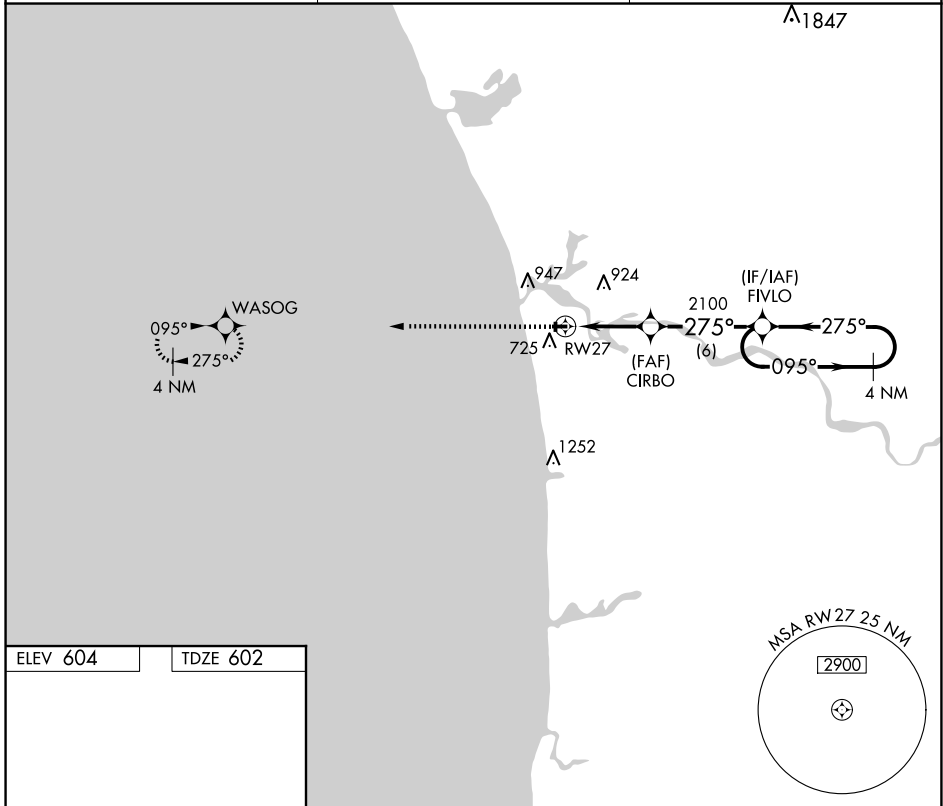

APP CRS 275°	Rwy Idg 3752
	TDZE 602
	Apt Elev 604

RNAV (GPS) RWY 27

GRAND HAVEN MEML AIRPARK (3GM)

RNP APCH. ▼ ▲ NA	Use Muskegon altimeter setting. Rwy 27 helicopter visibility reduction below 3/4 SM NA. Circling Rwy 18, 36 NA at night.	MISSED APPROACH: Climb to 3000 direct WASOG and hold.
------------------------	--	--

MKG ASOS 124.3	GREAT LAKES APP CON* 133.825 290.35	UNICOM 122.7 (CTAF) 0
--------------------------	---	--

CATEGORY	A	B	C	D
LNAV MDA	1000-1 398 (400-1)			NA
CIRCLING	1240-1	636 (700-1)	1320-2 716 (800-2)	NA