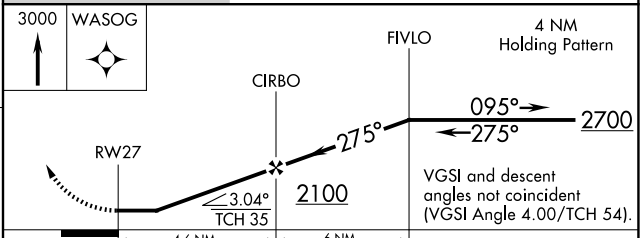

APP CRS 275°	Rwy Idg 3752
	TDZE 602
	Apt Elev 604

RNAV (GPS) RWY 27

GRAND HAVEN MEML AIRPARK (3GM)

RNP APCH. ▼ ▲ NA	Use Muskegon altimeter setting. Rwy 27 helicopter visibility reduction below 3/4 SM NA. Circling Rwy 18, 36 NA at night.	MISSED APPROACH: Climb to 3000 direct WASOG and hold.

MKG ASOS 124.3	GREAT LAKES APP CON* 133.825 290.35	UNICOM 122.7 (CTAF) 0

CATEGORY	A	B	C	D
LNAV MDA	1000-1 398 (400-1)			NA
CIRCLING	1240-1	636 (700-1)	1320-2 716 (800-2)	NA

EC-1, 16 APR 2026 to 14 MAY 2026

EC-1, 16 APR 2026 to 14 MAY 2026