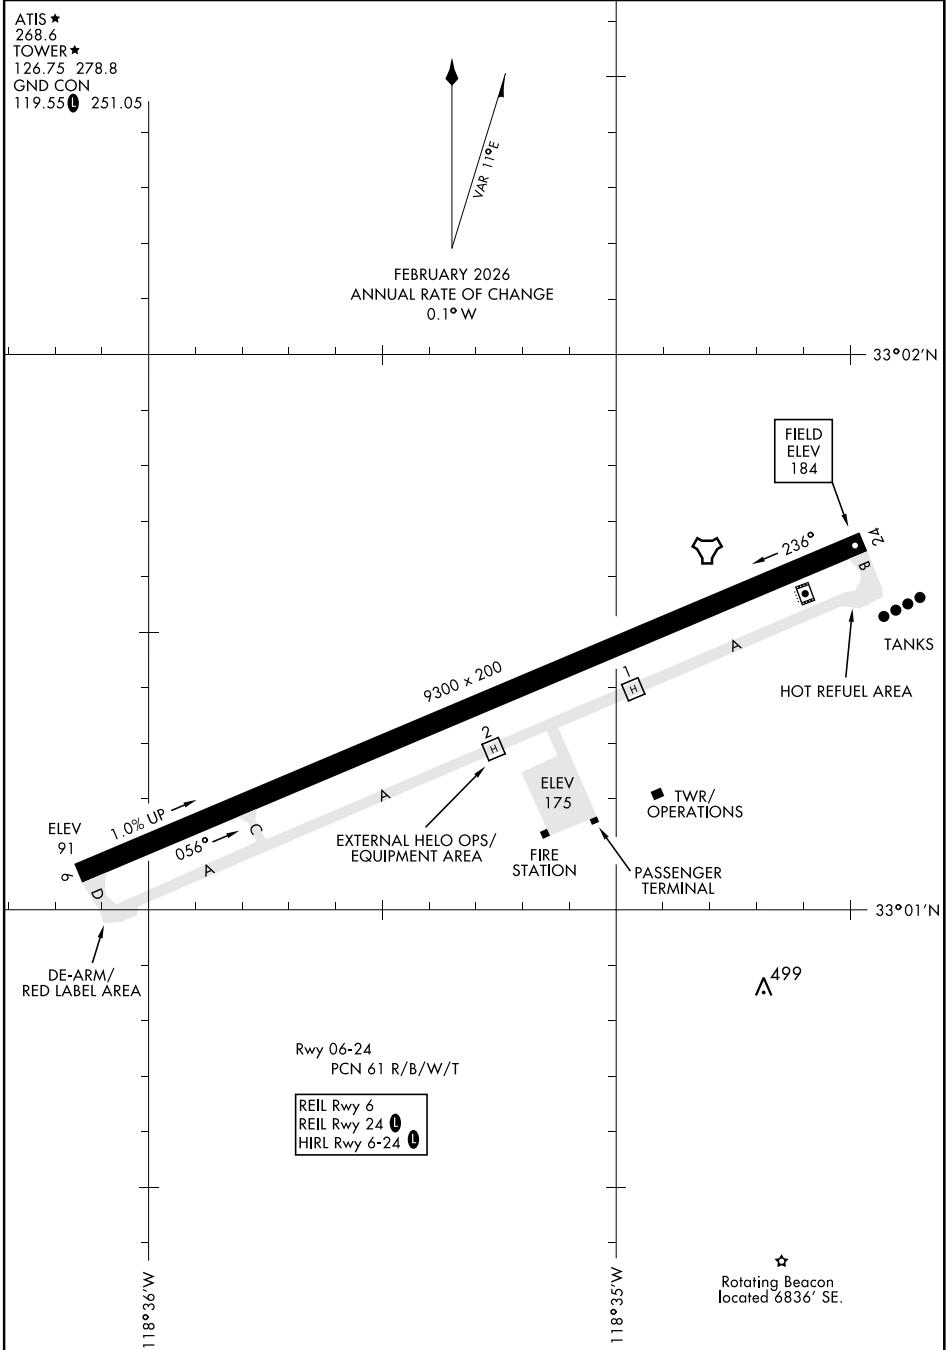

26078

# AIRPORT DIAGRAM

SAN CLEMENTE ISLAND NALF (FREDERICK SHERMAN FLD) (KNUC)

[USN]

SAN CLEMENTE ISLAND, CALIFORNIA

ATIS ★  
 268.6  
 TOWER ★  
 126.75 278.8  
 GND CON  
 119.55  251.05

FEBRUARY 2026  
 ANNUAL RATE OF CHANGE  
 0.1° W

SW-3, 16 APR 2026 to 14 MAY 2026

SW-3, 16 APR 2026 to 14 MAY 2026