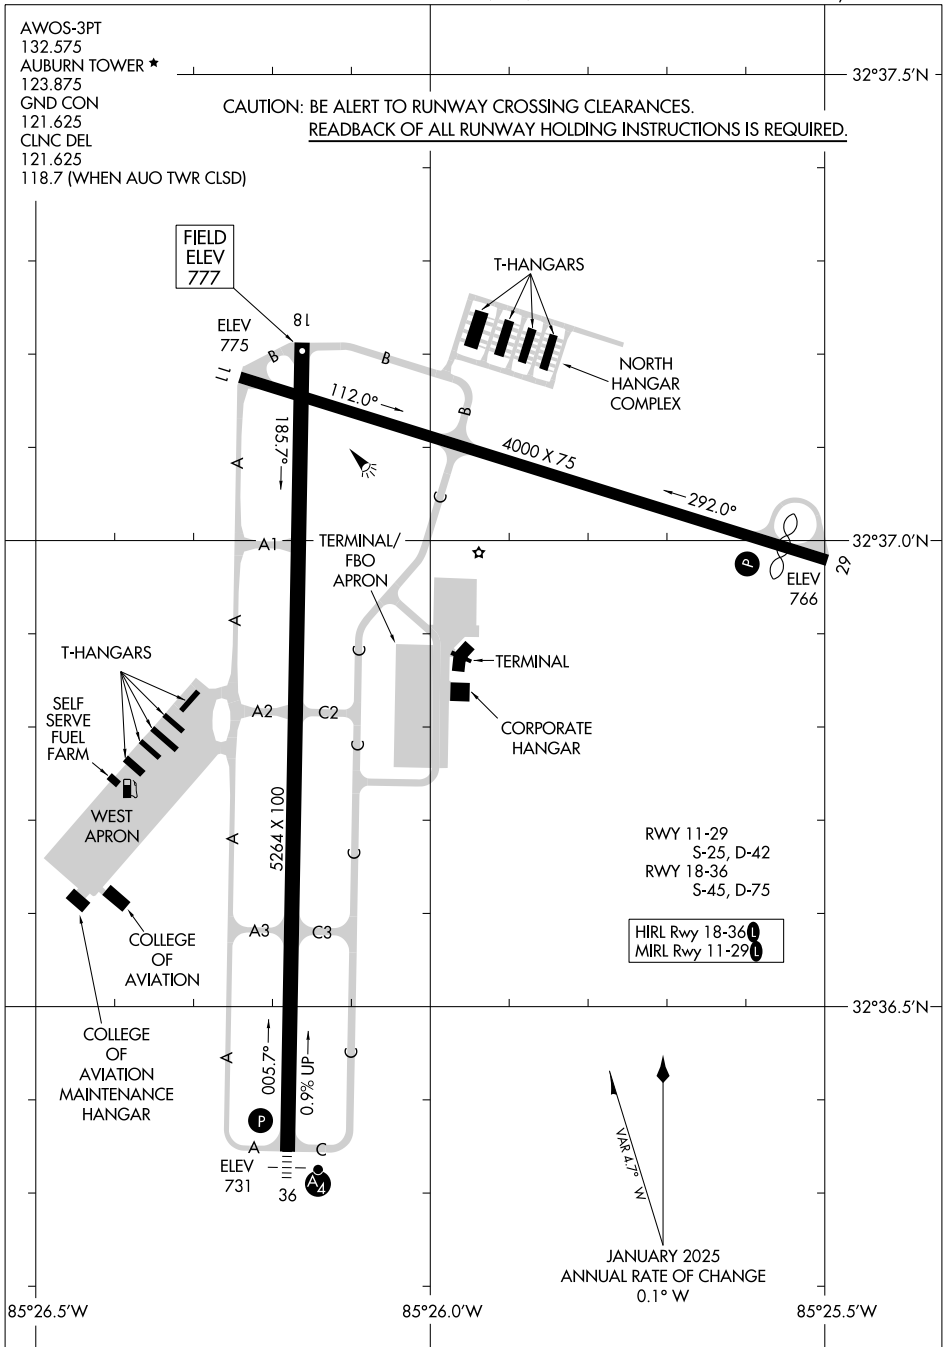

25275

AIRPORT DIAGRAM

AL-5127 (FAA)

AUBURN UNIVERSITY RGNL (AUO)
AUBURN, ALABAMA

AWOS-3PT
132.575
AUBURN TOWER *
123.875
GND CON
121.625
CLNC DEL
121.625
118.7 (WHEN AUO TWR CLSD)

CAUTION: BE ALERT TO RUNWAY CROSSING CLEARANCES.
READBACK OF ALL RUNWAY HOLDING INSTRUCTIONS IS REQUIRED.

SE-4, 16 APR 2026 to 14 MAY 2026

SE-4, 16 APR 2026 to 14 MAY 2026

AIRPORT DIAGRAM

25275

AUBURN, ALABAMA
AUBURN UNIVERSITY RGNL (AUO)