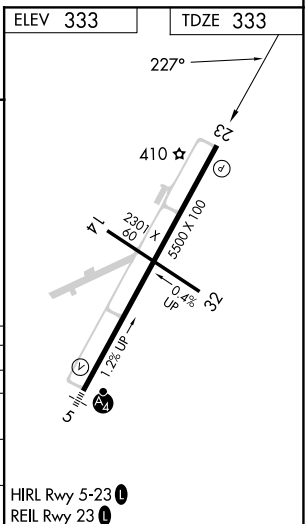

# RNAV (GPS) RWY 23

WATERVILLE RGNL (WVL)

WAAS CH <b>63100</b> <b>W23A</b>	APP CRS <b>227°</b>	Rwy Idg TDZE <b>333</b> Apt Elev <b>333</b>
--	------------------------	---

**⚠** Circling to Rwy 14 and 32 NA at night. DME/DME RNP-0.3 NA. When local altimeter setting not received, use Augusta altimeter setting; increase LPV DA to 618 feet and all visibilities ¼ SM; increase all MDAs 40 feet and increase LNAV Cat C and Circling Cat D visibility ¼ SM. VDP NA when using Augusta altimeter setting.

**MISSED APPROACH:** Climb to 3000 direct JEGIS and via 177° track to RAZZR and hold.

AWOS-3PT <b>118.375</b>	PORTLAND APP CON ★ <b>128.35 299.2</b>	CLNC DEL <b>124.6 299.2</b>	UNICOM <b>122.7 (CTAF)</b> <b>📶</b>
----------------------------	---	--------------------------------	--

CATEGORY	A	B	C	D
LPV DA	583-¾ 250 (300-¾)			
LNAV/VNAV DA	NA			
LNAV MDA	800-1 467 (500-1)	800-1¼ 467 (500-1¼)	800-1½ 467 (500-1½)	
CIRCLING	860-1 527 (600-1)	1100-2¼ 767 (800-2¼)	1120-2½ 787 (800-2½)	