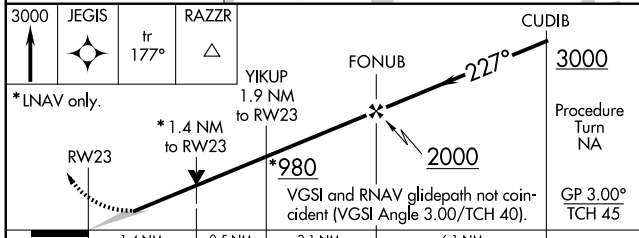

# RNAV (GPS) RWY 23

WATERVILLE RGNL (WVL)

WAAS CH <b>63100</b> <b>W23A</b>	APP CRS <b>227°</b>	Rwy Idg TDZE <b>333</b> Apt Elev <b>333</b>
--	------------------------	---

**⚠** Circling to Rwy 14 and 32 NA at night. DME/DME RNP-0.3 NA. When local altimeter setting not received, use Augusta altimeter setting; increase LPV DA to 618 feet and all visibilities ¼ SM; increase all MDAs 40 feet and increase LNAV Cat C and Circling Cat D visibility ¼ SM. VDP NA when using Augusta altimeter setting.

**MISSED APPROACH:** Climb to 3000 direct JEGIS and via 177° track to RAZZR and hold.

AWOS-3PT <b>118.375</b>	PORTLAND APP CON ★ <b>128.35 299.2</b>	CLNC DEL <b>124.6 299.2</b>	UNICOM <b>122.7 (CTAF)</b> <b>📶</b>
----------------------------	---	--------------------------------	--