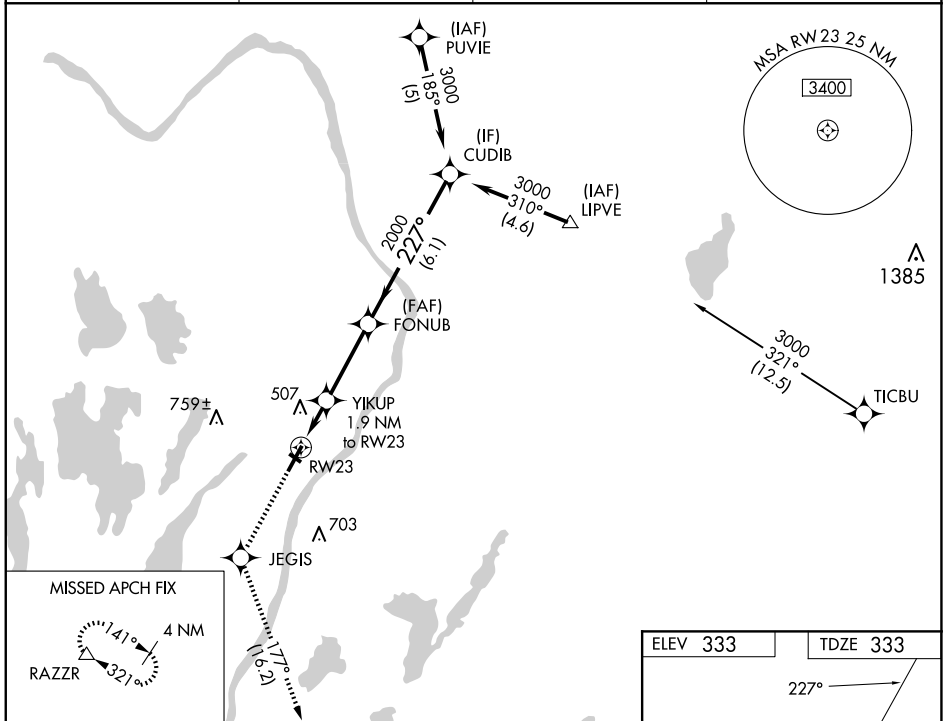

# RNAV (GPS) RWY 23

WATERVILLE RGNL (WVL)

WAAS CH <b>63100</b> <b>W23A</b>	APP CRS <b>227°</b>	Rwy Idg TDZE <b>333</b> Apt Elev <b>333</b>
--	------------------------	---

**⚠** Circling to Rwy 14 and 32 NA at night. DME/DME RNP-0.3 NA. When local altimeter setting not received, use Augusta altimeter setting; increase LPV DA to 618 feet and all visibilities ¼ SM; increase all MDAs 40 feet and increase LNAV Cat C and Circling Cat D visibility ¼ SM. VDP NA when using Augusta altimeter setting.

**MISSED APPROACH:** Climb to 3000 direct JEGIS and via 177° track to RAZZR and hold.

AWOS-3PT <b>118.375</b>	PORTLAND APP CON ★ <b>128.35 299.2</b>	CLNC DEL <b>124.6 299.2</b>	UNICOM <b>122.7 (CTAF)</b> <b>📶</b>
----------------------------	---	--------------------------------	--

CATEGORY	A	B	C	D
LPV DA	583-¾ 250 (300-¾)			
LNAV/VNAV DA	NA			
LNAV MDA	800-1 467 (500-1)	800-1¼ 467 (500-1¼)	800-1½ 467 (500-1½)	
CIRCLING	860-1 527 (600-1)	1100-2¼ 767 (800-2¼)	1120-2½ 787 (800-2½)	

NE-1, 16 APR 2026 to 14 MAY 2026

NE-1, 16 APR 2026 to 14 MAY 2026