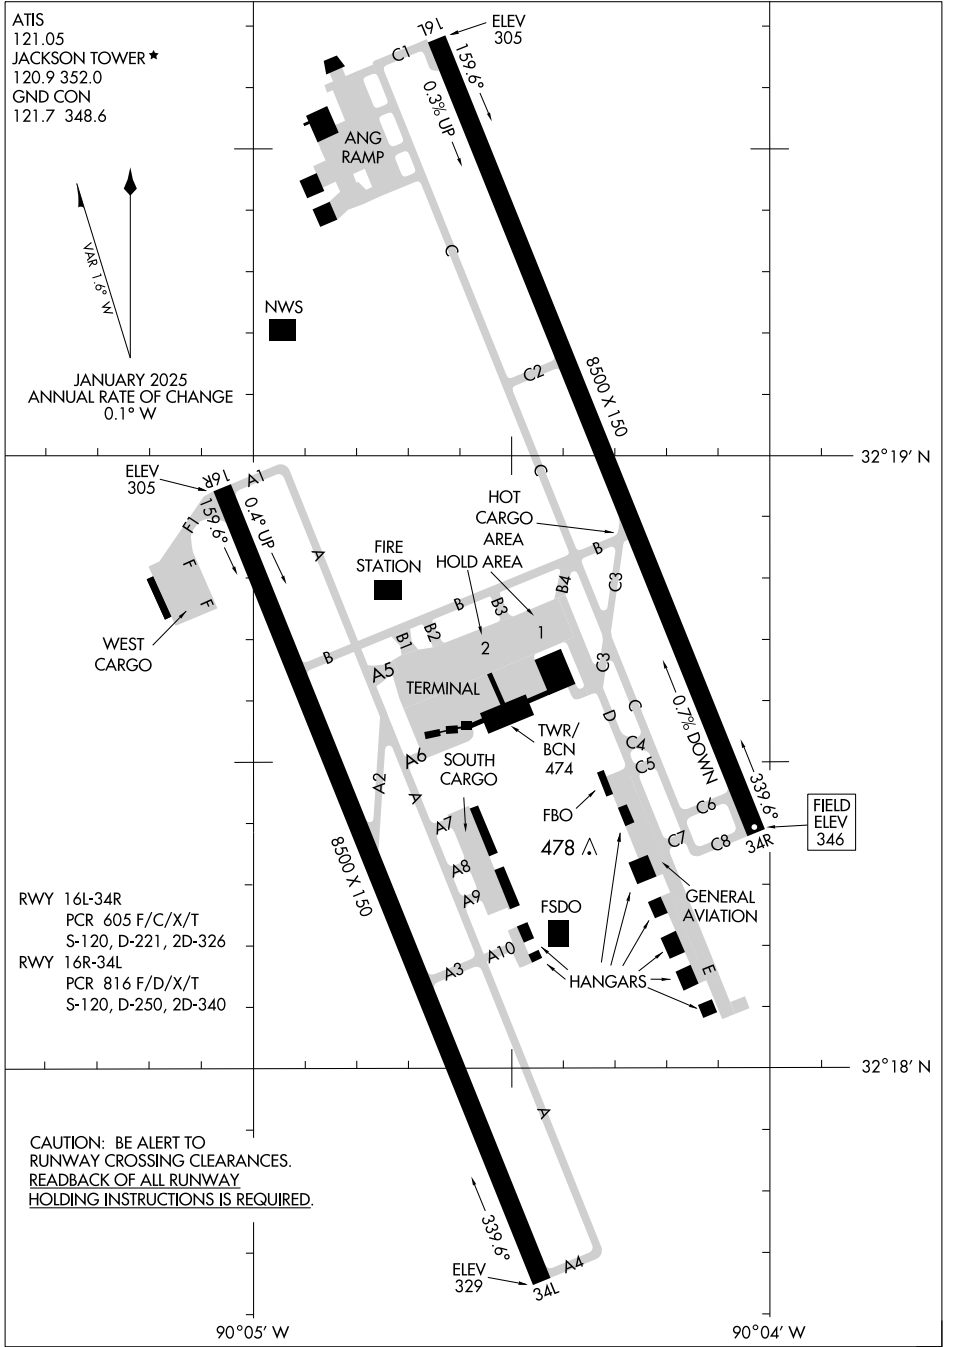

25107 **AIRPORT DIAGRAM** JACKSON-MEDGAR WILEY EVERS INTL (JAN)
 AL-5132 (FAA) JACKSON, MISSISSIPPI

SC-4, 16 APR 2026 to 14 MAY 2026

SC-4, 16 APR 2026 to 14 MAY 2026